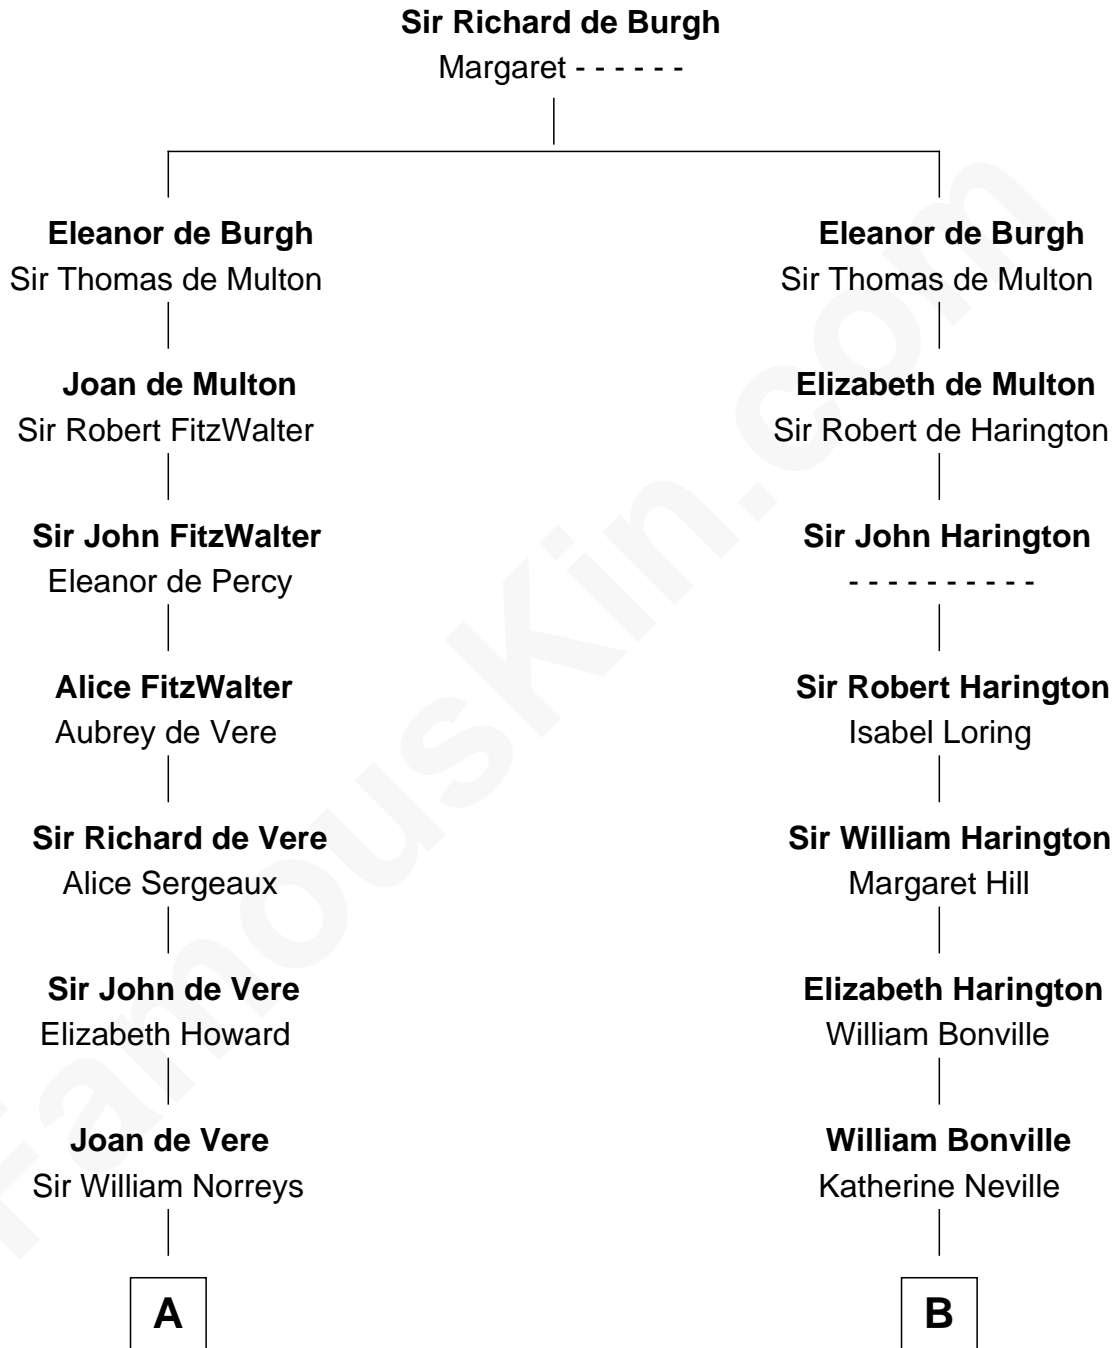

FamousKin.com Relationship Chart of

Alan Ladd
Movie Actor

18th cousin 2 times removed of

Oliver Wendell Holmes, Sr.
American "Fireside" Poet

FamousKin.com