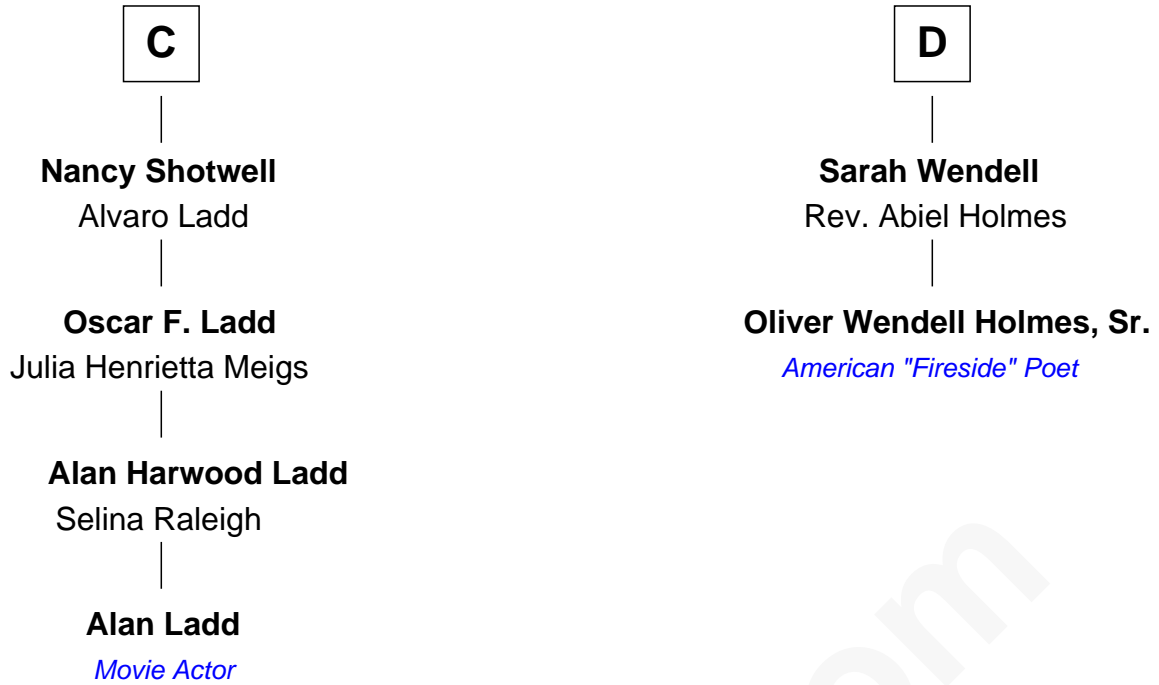

FamousKin.com Relationship Chart of

Alan Ladd
Movie Actor

18th cousin 2 times removed of

Oliver Wendell Holmes, Sr.
American "Fireside" Poet

Sir Hugh le Despencer
Isabella de Beauchamp

Hugh le Despencer
Eleanor de Clare

Alice le Despenser
Sir John Sutton

Alice Sergeaux
Sir Richard de Vere

Sir John Sutton
Constance Blount

Sir John de Vere
Elizabeth Howard

Sir John Sutton
Elizabeth Berkeley

Joan de Vere
Sir William Norreys

Sir Edmund Sutton
Joyce Tiptoft

A

B

FamousKin.com