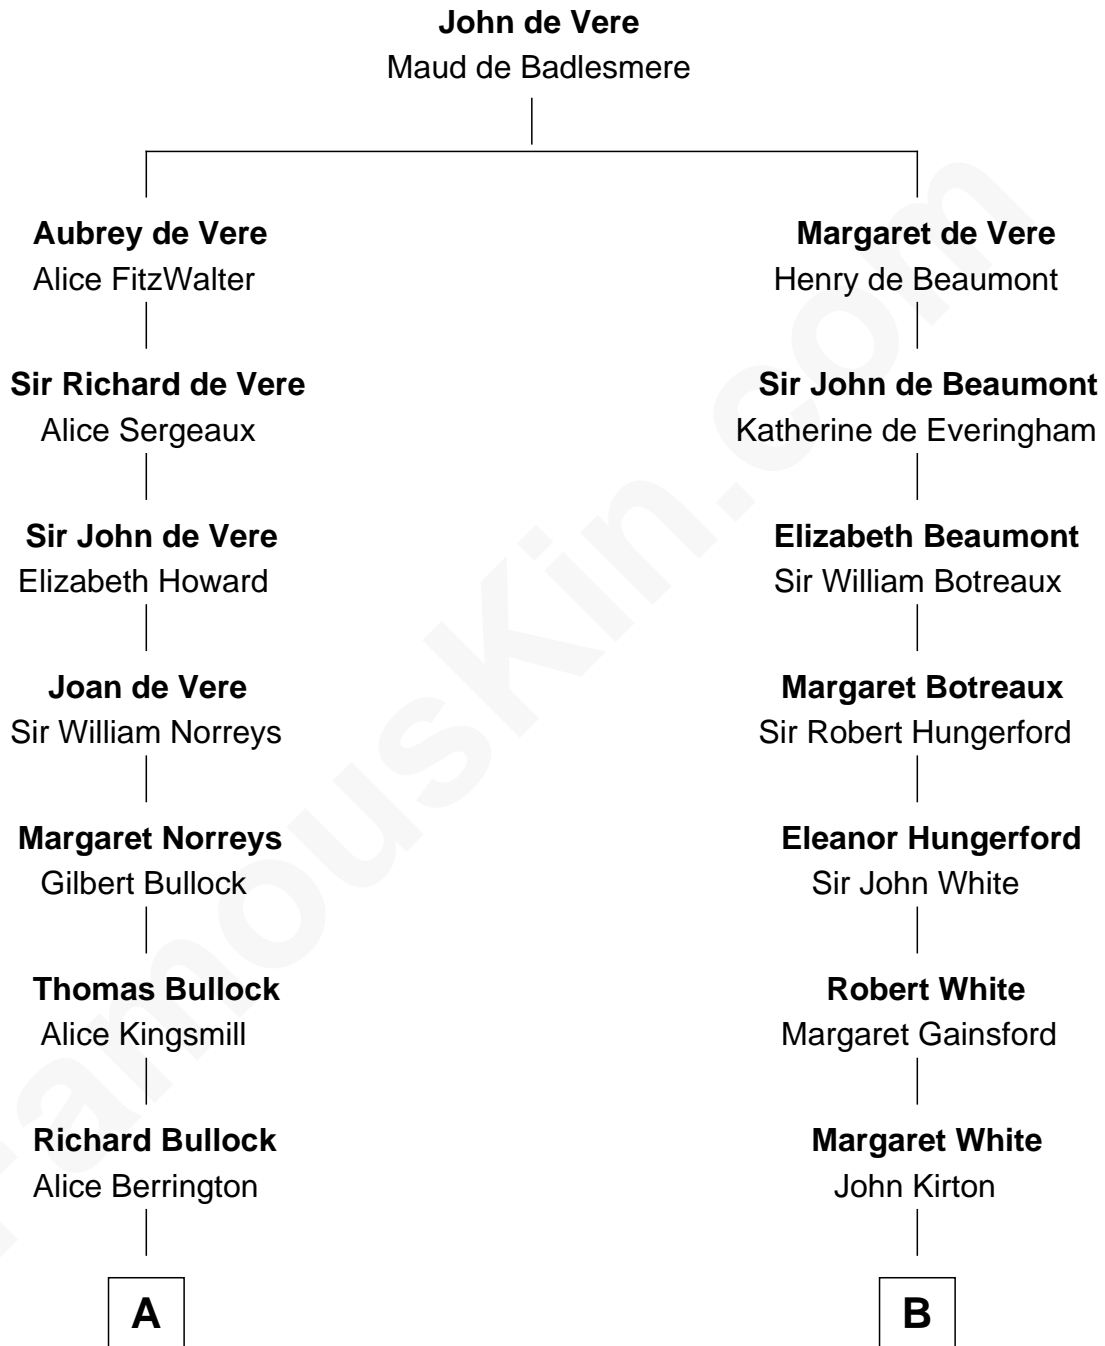

FamousKin.com Relationship Chart of

Alan Ladd

Movie Actor

17th cousin 4 times removed of

Endicott Peabody

62nd Governor of Massachusetts

C

Harriet Paine Rose

62nd Governor of Massachusetts

FamousKin.com