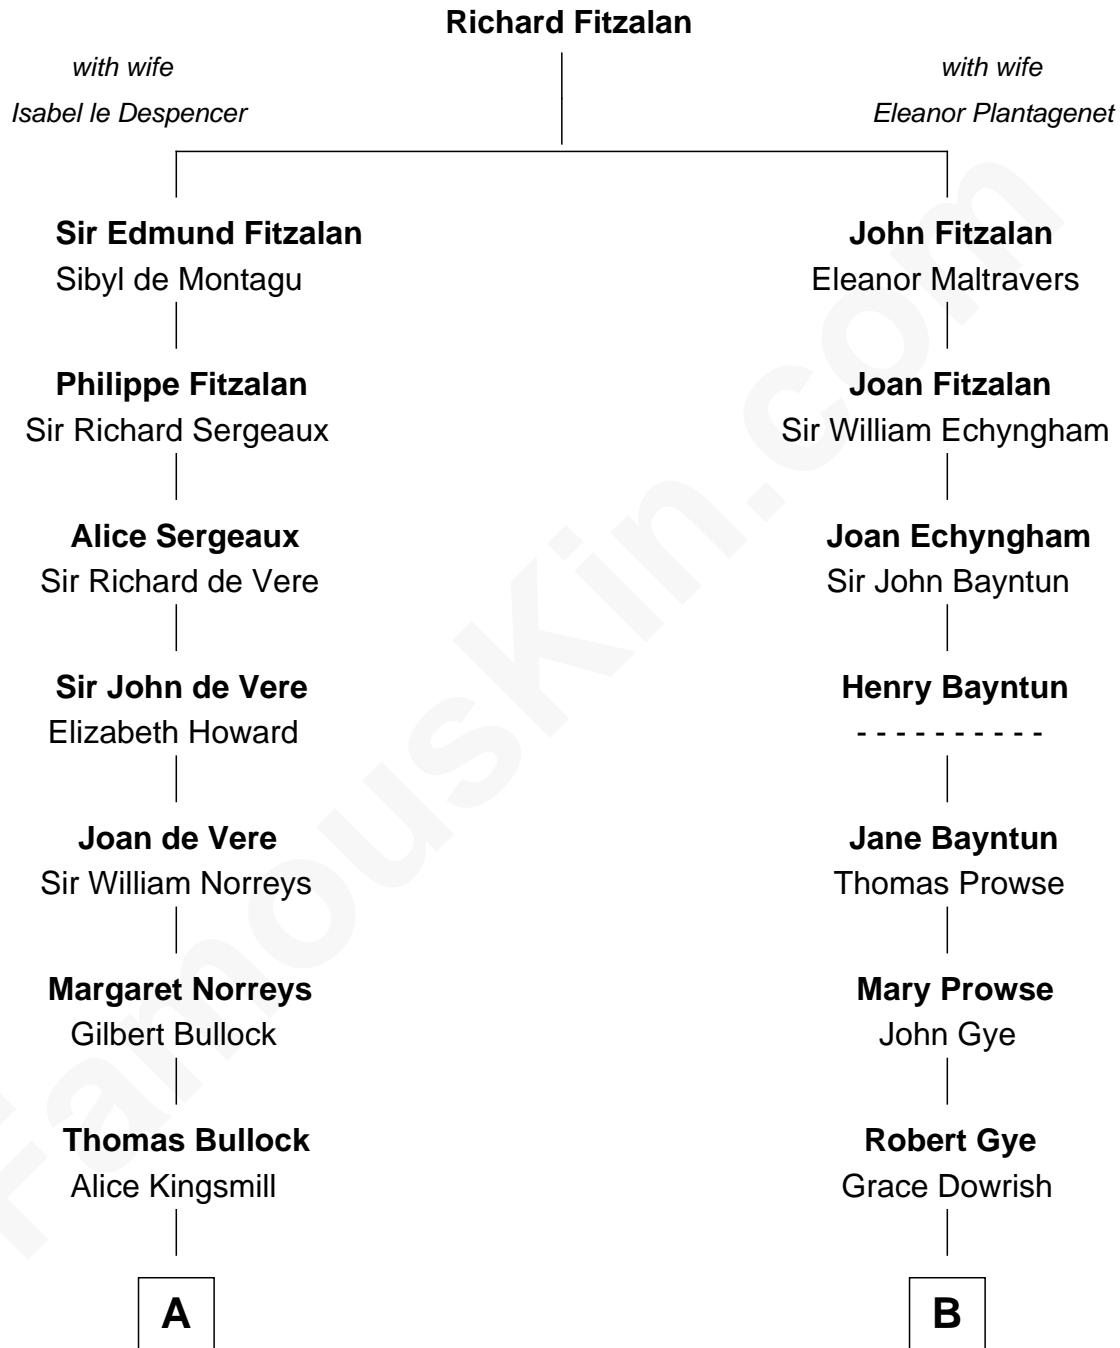

FamousKin.com Relationship Chart of

Alan Ladd
Movie Actor

17th cousin 1 time removed of

Endicott Peabody
62nd Governor of Massachusetts

C

—
Alan Harwood Ladd

Selina Raleigh

—
Alan Ladd

Movie Actor

FamousKin.com