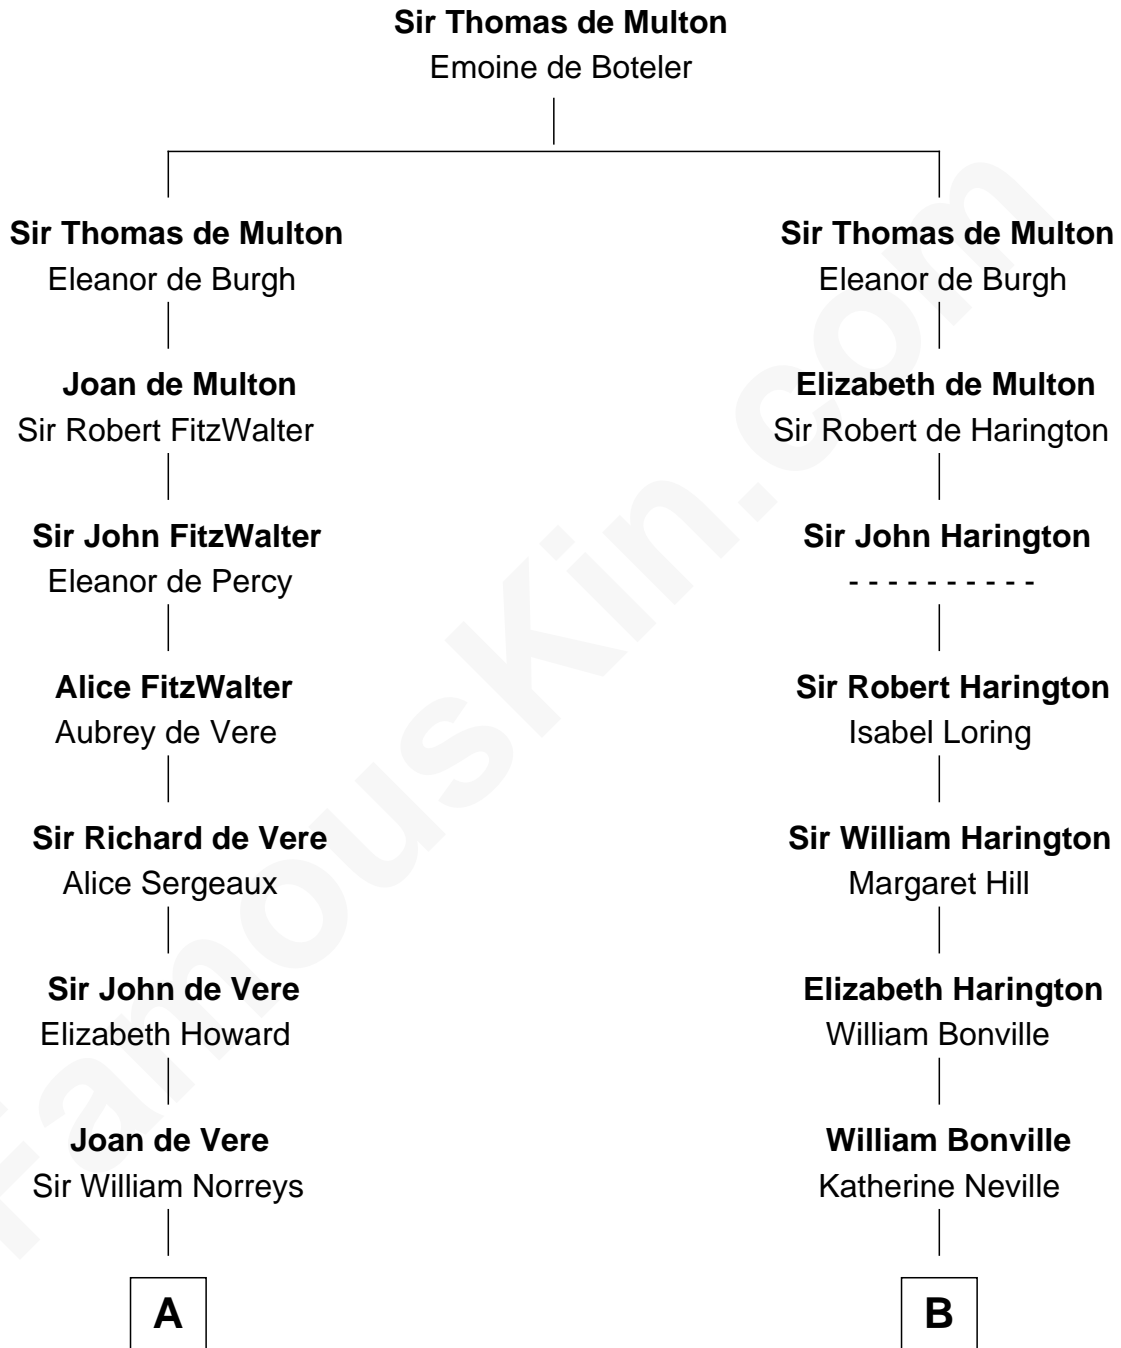

FamousKin.com Relationship Chart of

Alan Ladd
Movie Actor

20th cousin of

Endicott Peabody
62nd Governor of Massachusetts

C

Nancy Shotwell

Alvaro Ladd

Oscar F. Ladd

Julia Henrietta Meigs

Alan Harwood Ladd

Selina Raleigh

Alan Ladd

Movie Actor

D

Mary Eliot Dwight

Dr. Samuel Parkman