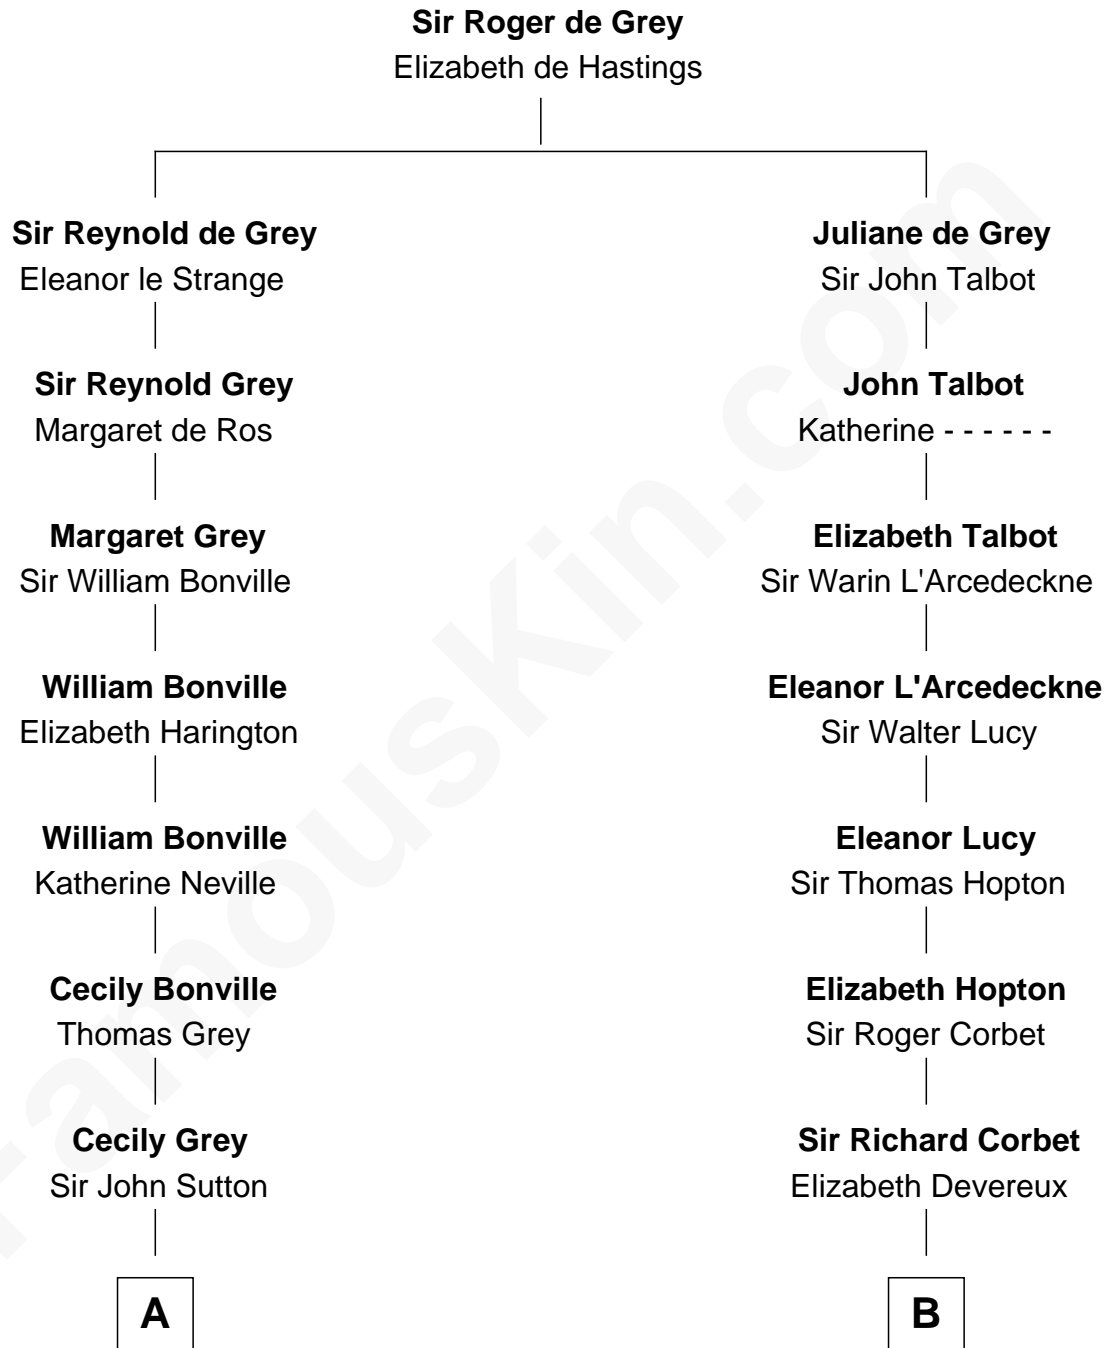

FamousKin.com Relationship Chart of

Alan Ladd
Movie Actor

18th cousin 2 times removed of

James Russell Lowell
American "Fireside" Poet

C

Alvaro Ladd
Nancy Shotwell

Oscar F. Ladd
Julia Henrietta Meigs

Alan Harwood Ladd
Selina Raleigh