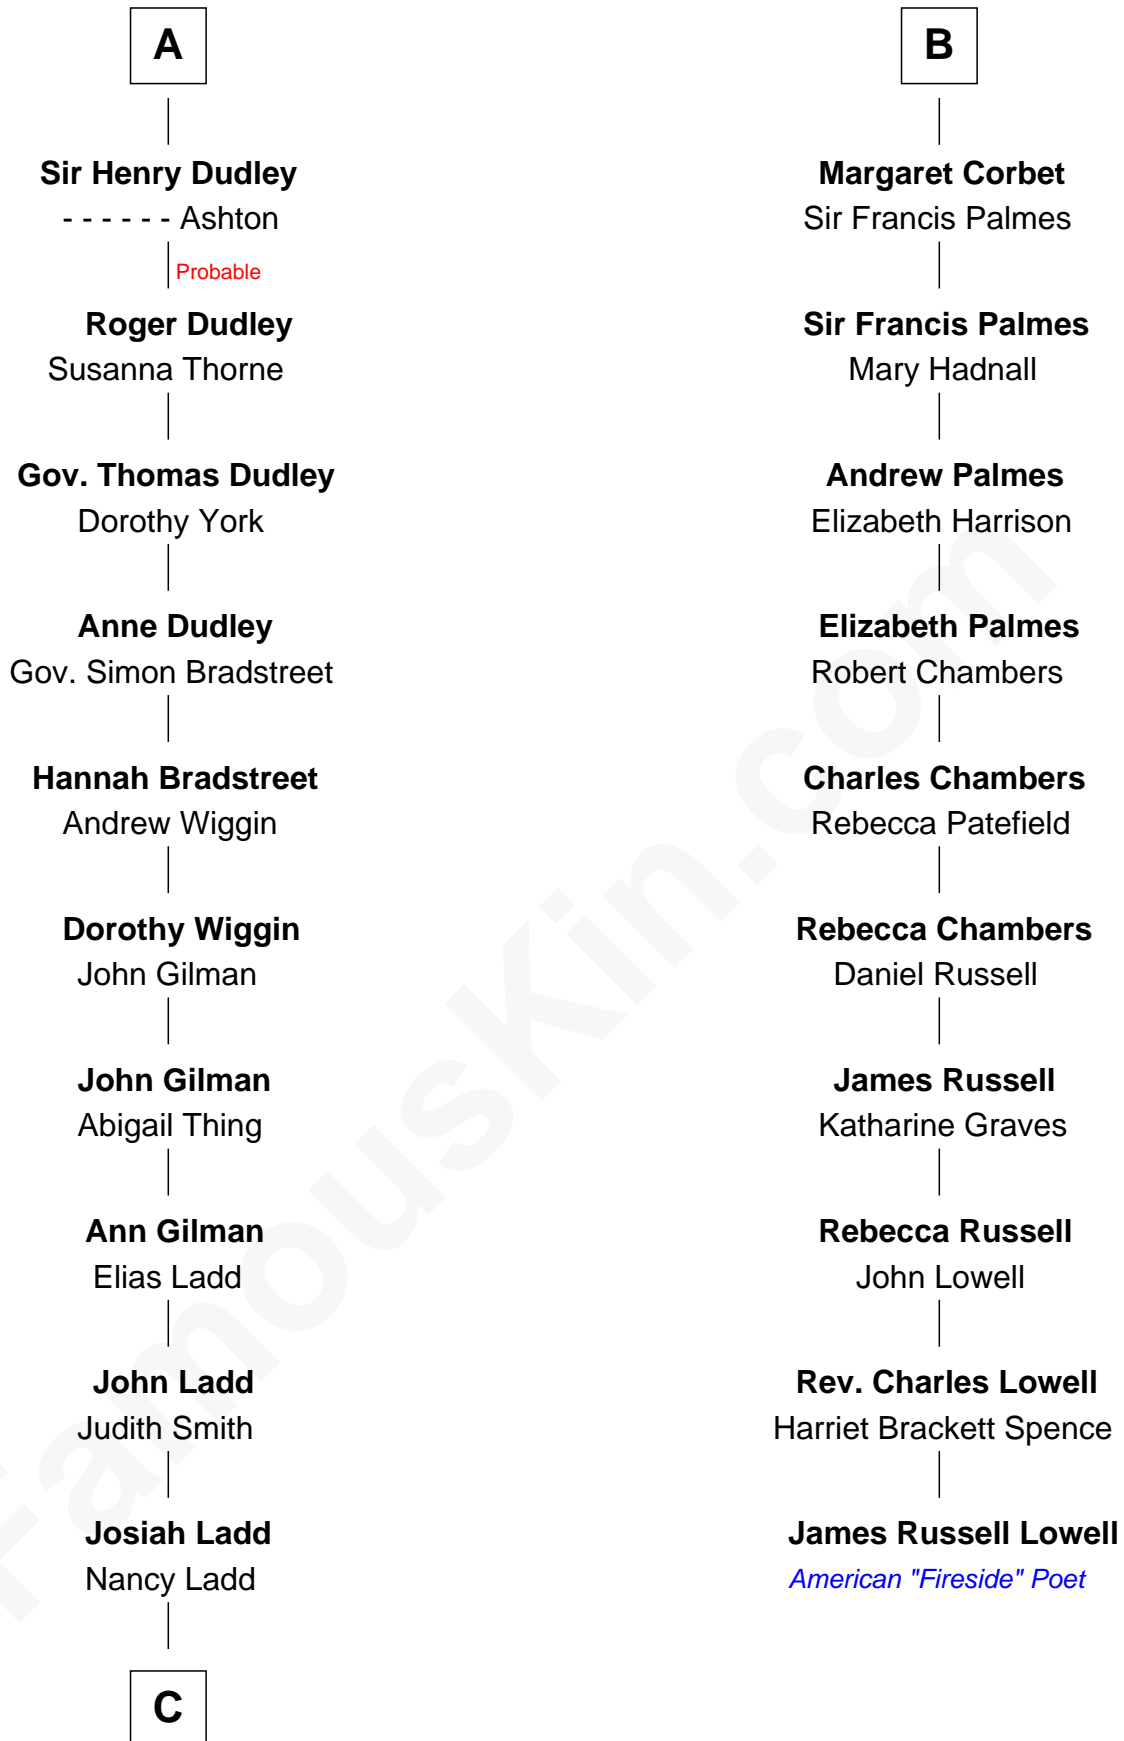

FamousKin.com Relationship Chart of

Alan Ladd

Movie Actor

16th cousin 4 times removed of

James Russell Lowell

American "Fireside" Poet

Sir William de Ros
Margery de Badlesmere

Thomas de Ros
Beatrice de Stafford

Margaret de Ros
Sir Reynold Grey

Margaret Grey
Sir William Bonville

William Bonville
Elizabeth Harington

William Bonville
Katherine Neville

Cecily Bonville
Thomas Grey

Cecily Grey
Sir John Sutton

A

Maud de Roos
John de Welles

Anne de Welles
James Butler

James Butler
Joan Beauchamp

Elizabeth Butler
John Talbot

Ann Talbot
Sir Henry Vernon

Elizabeth Vernon
Sir Robert Corbet

Sir Roger Corbet
Anne Windsor

B

C