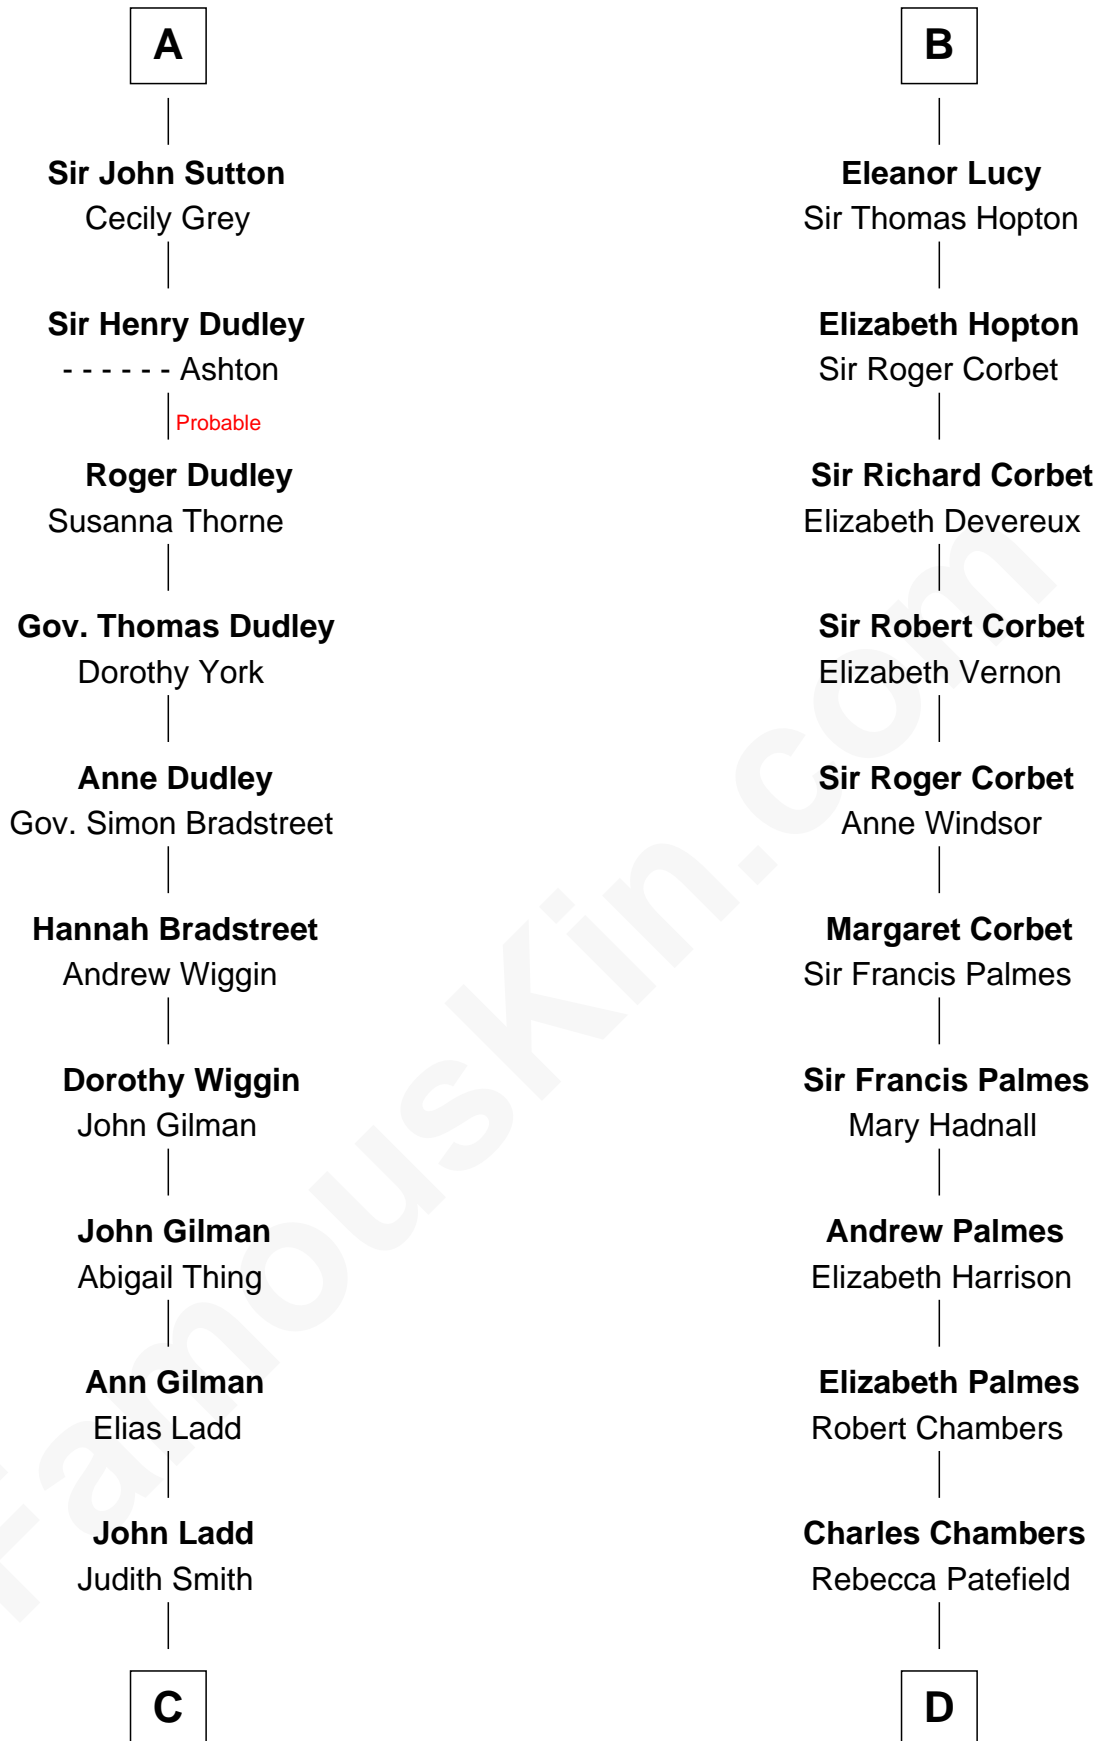

FamousKin.com Relationship Chart of

Alan Ladd

Movie Actor

21st cousin of

James Russell Lowell

American "Fireside" Poet

Sir William de Cantilupe

Eve de Braiose