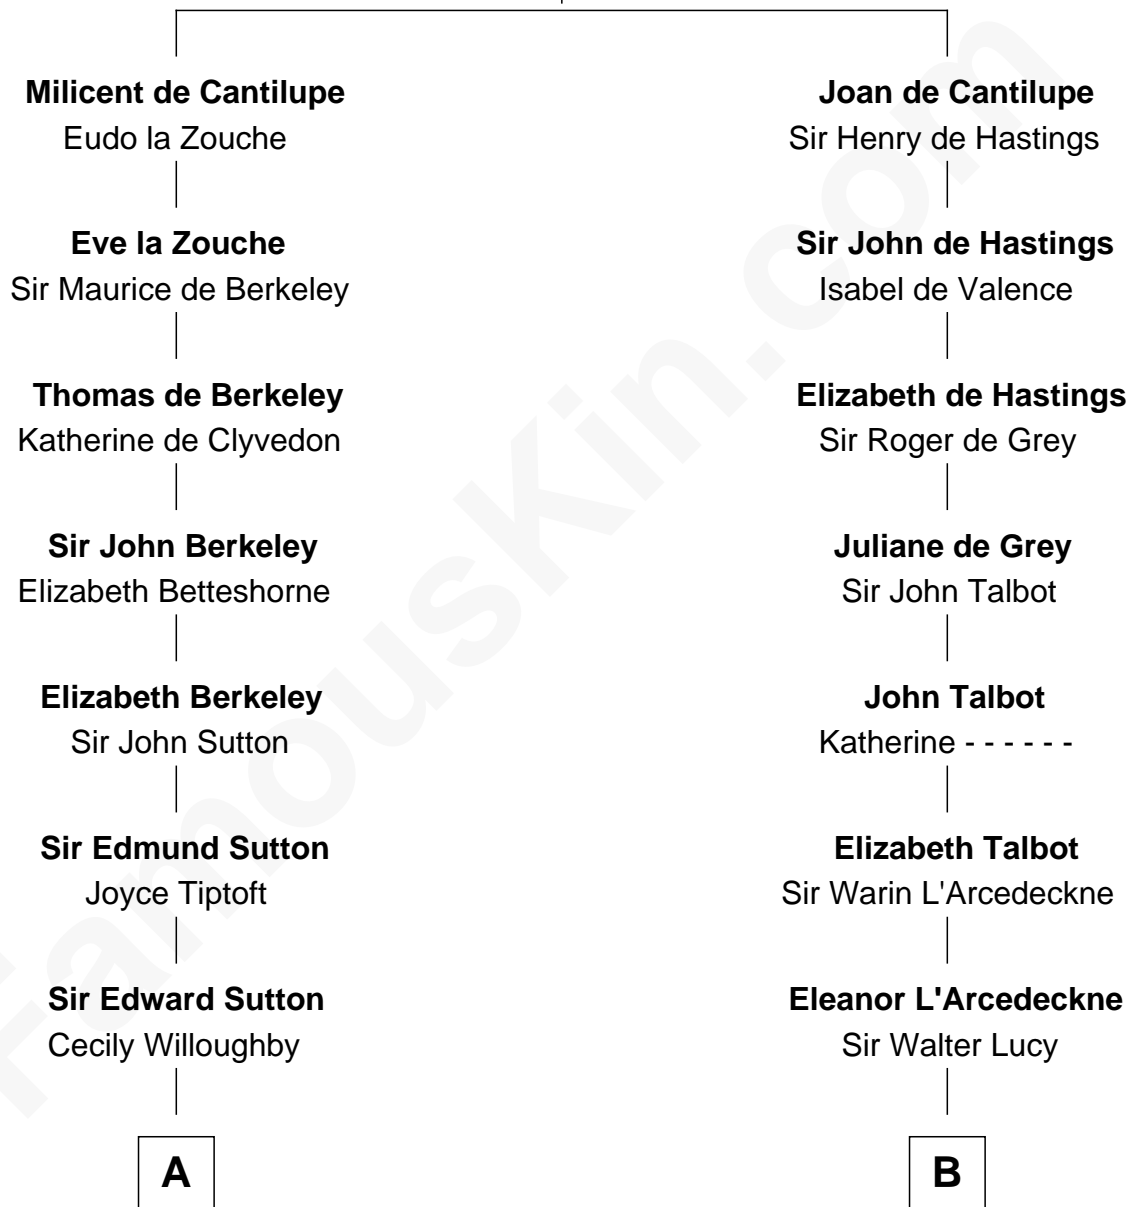

FamousKin.com Relationship Chart of

Alan Ladd

Movie Actor

21st cousin of

James Russell Lowell

American "Fireside" Poet

Sir William de Cantilupe

Eve de Braiose