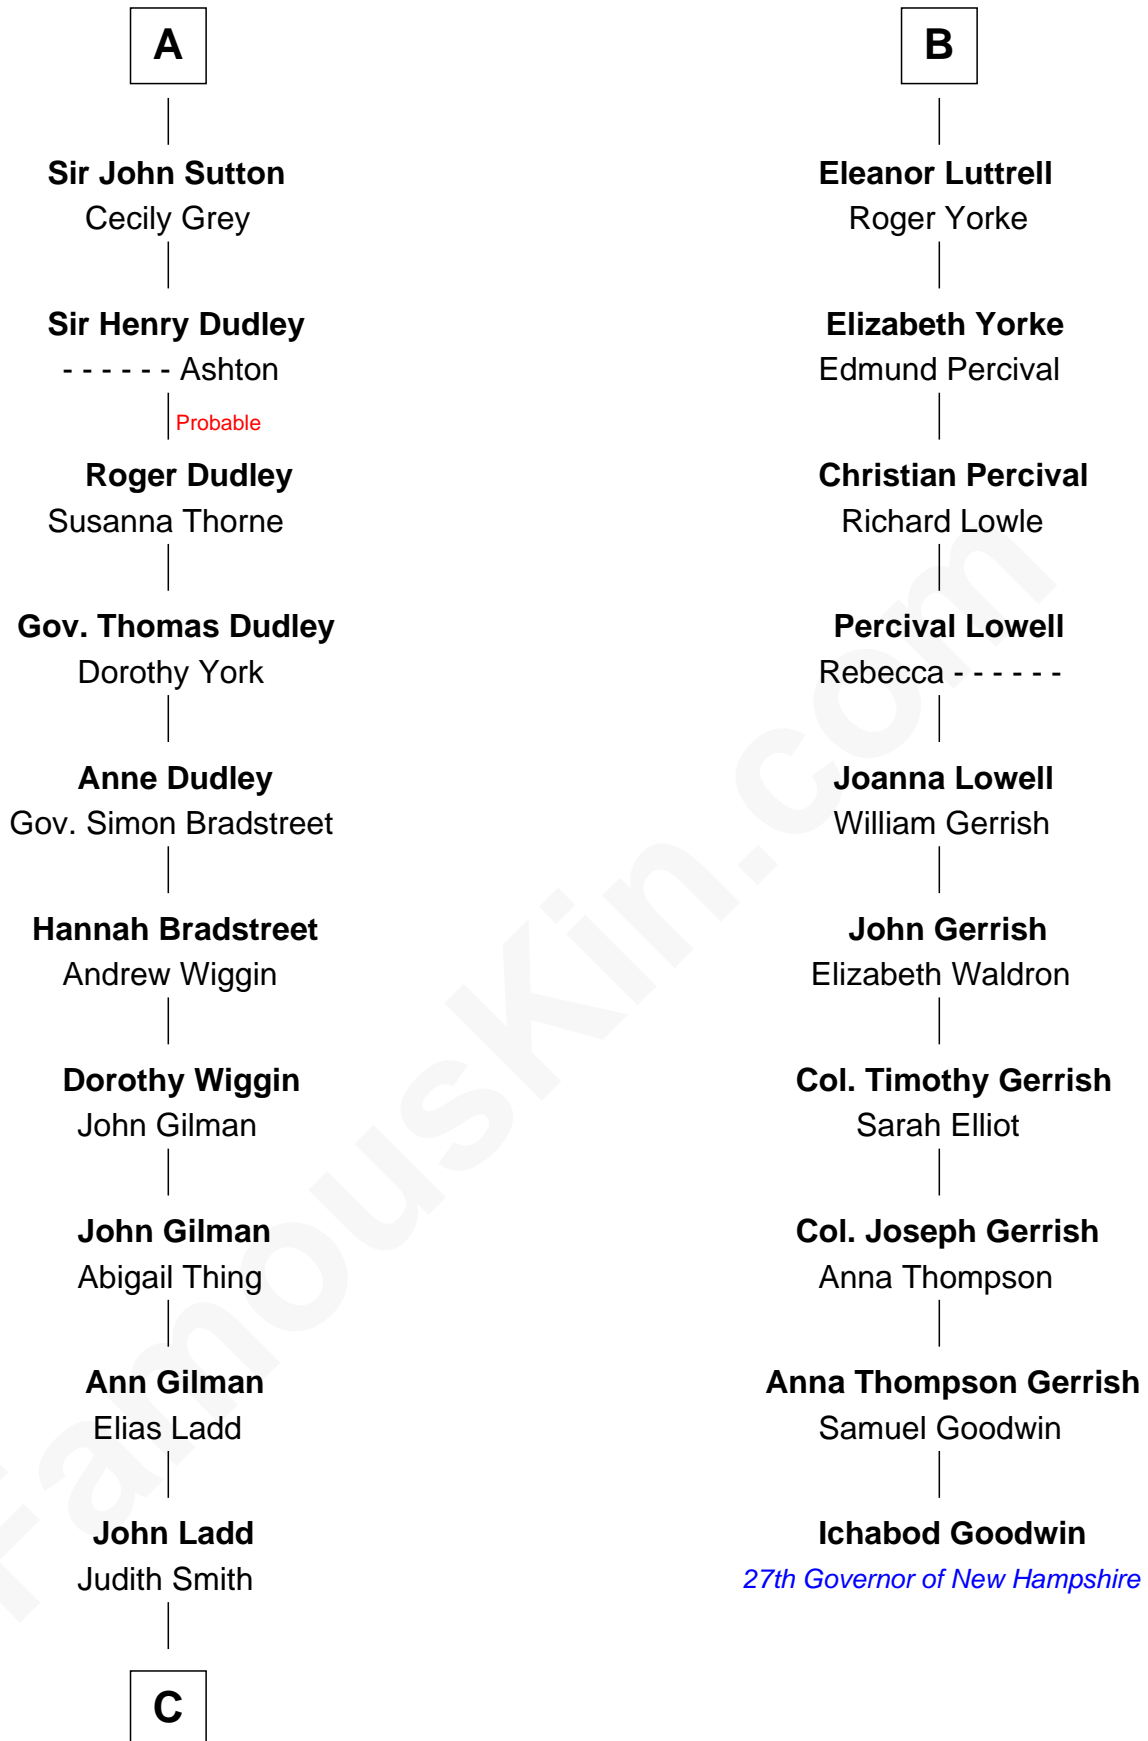

FamousKin.com Relationship Chart of

Alan Ladd
Movie Actor

16th cousin 5 times removed of

Ichabod Goodwin
27th Governor of New Hampshire

C

—
Josiah Ladd

Nancy Ladd

—
Alvaro Ladd

Nancy Shotwell

—
Oscar F. Ladd

Julia Henrietta Meigs

—
Alan Harwood Ladd

Selina Raleigh

—
Alan Ladd

Movie Actor

FamousKin.com