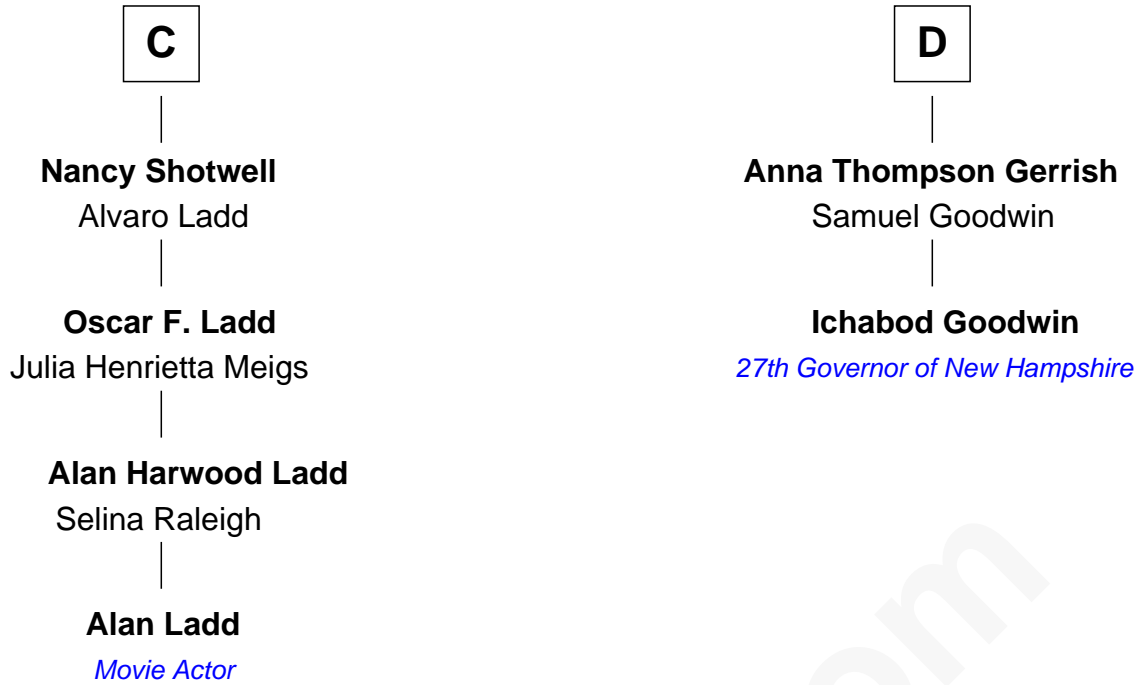

FamousKin.com Relationship Chart of

Alan Ladd
Movie Actor

18th cousin 2 times removed of

Ichabod Goodwin
27th Governor of New Hampshire

Hugh de Vere
Hawise de Quincy

FamousKin.com