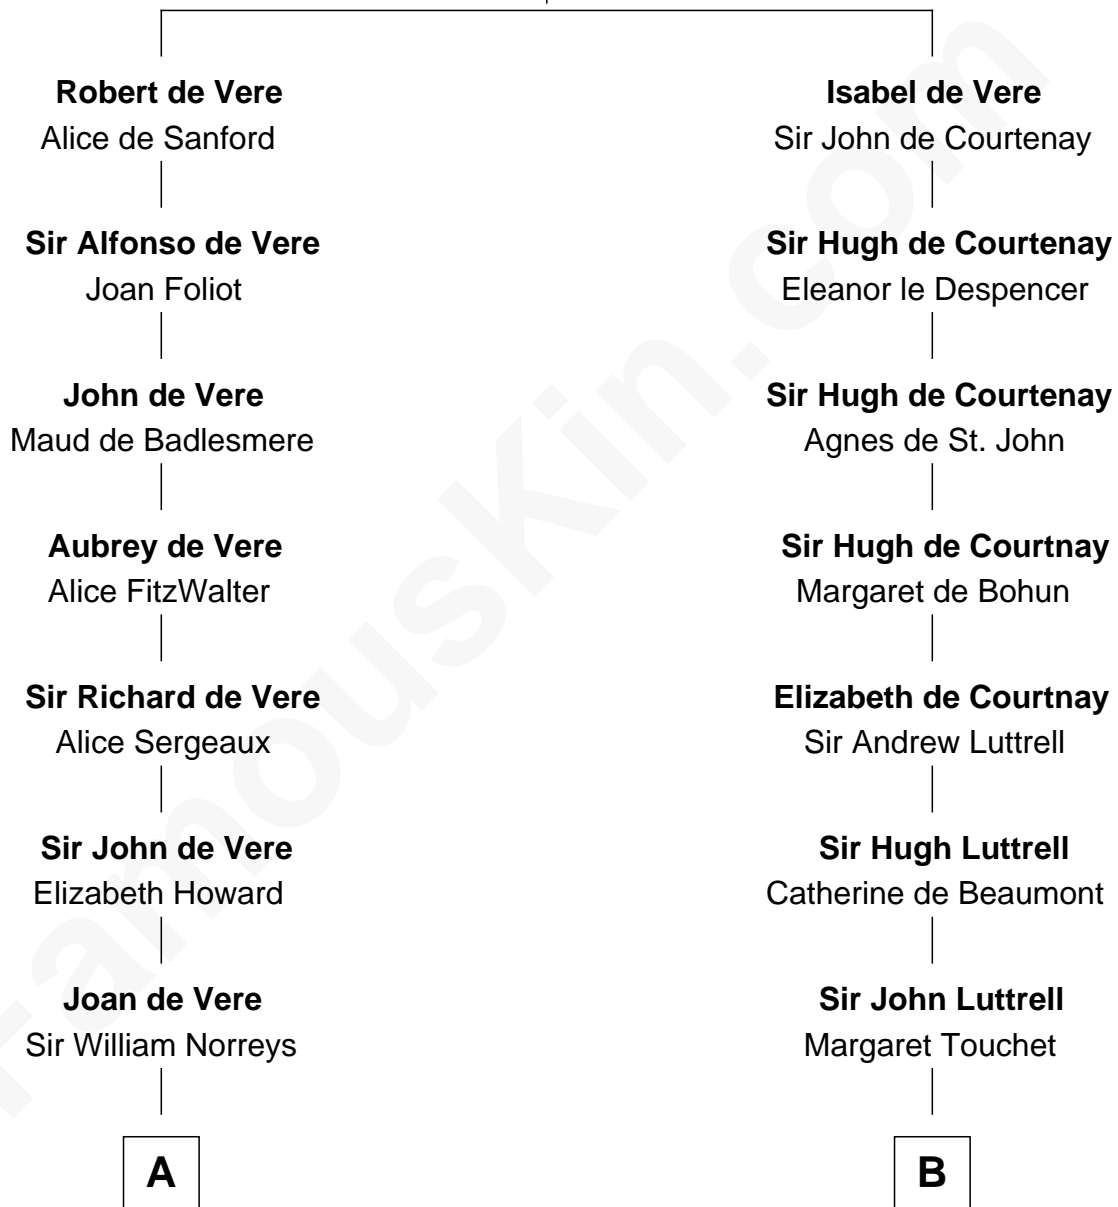

FamousKin.com Relationship Chart of

Alan Ladd
Movie Actor

18th cousin 2 times removed of

Ichabod Goodwin
27th Governor of New Hampshire

Hugh de Vere
Hawise de Quincy

FamousKin.com