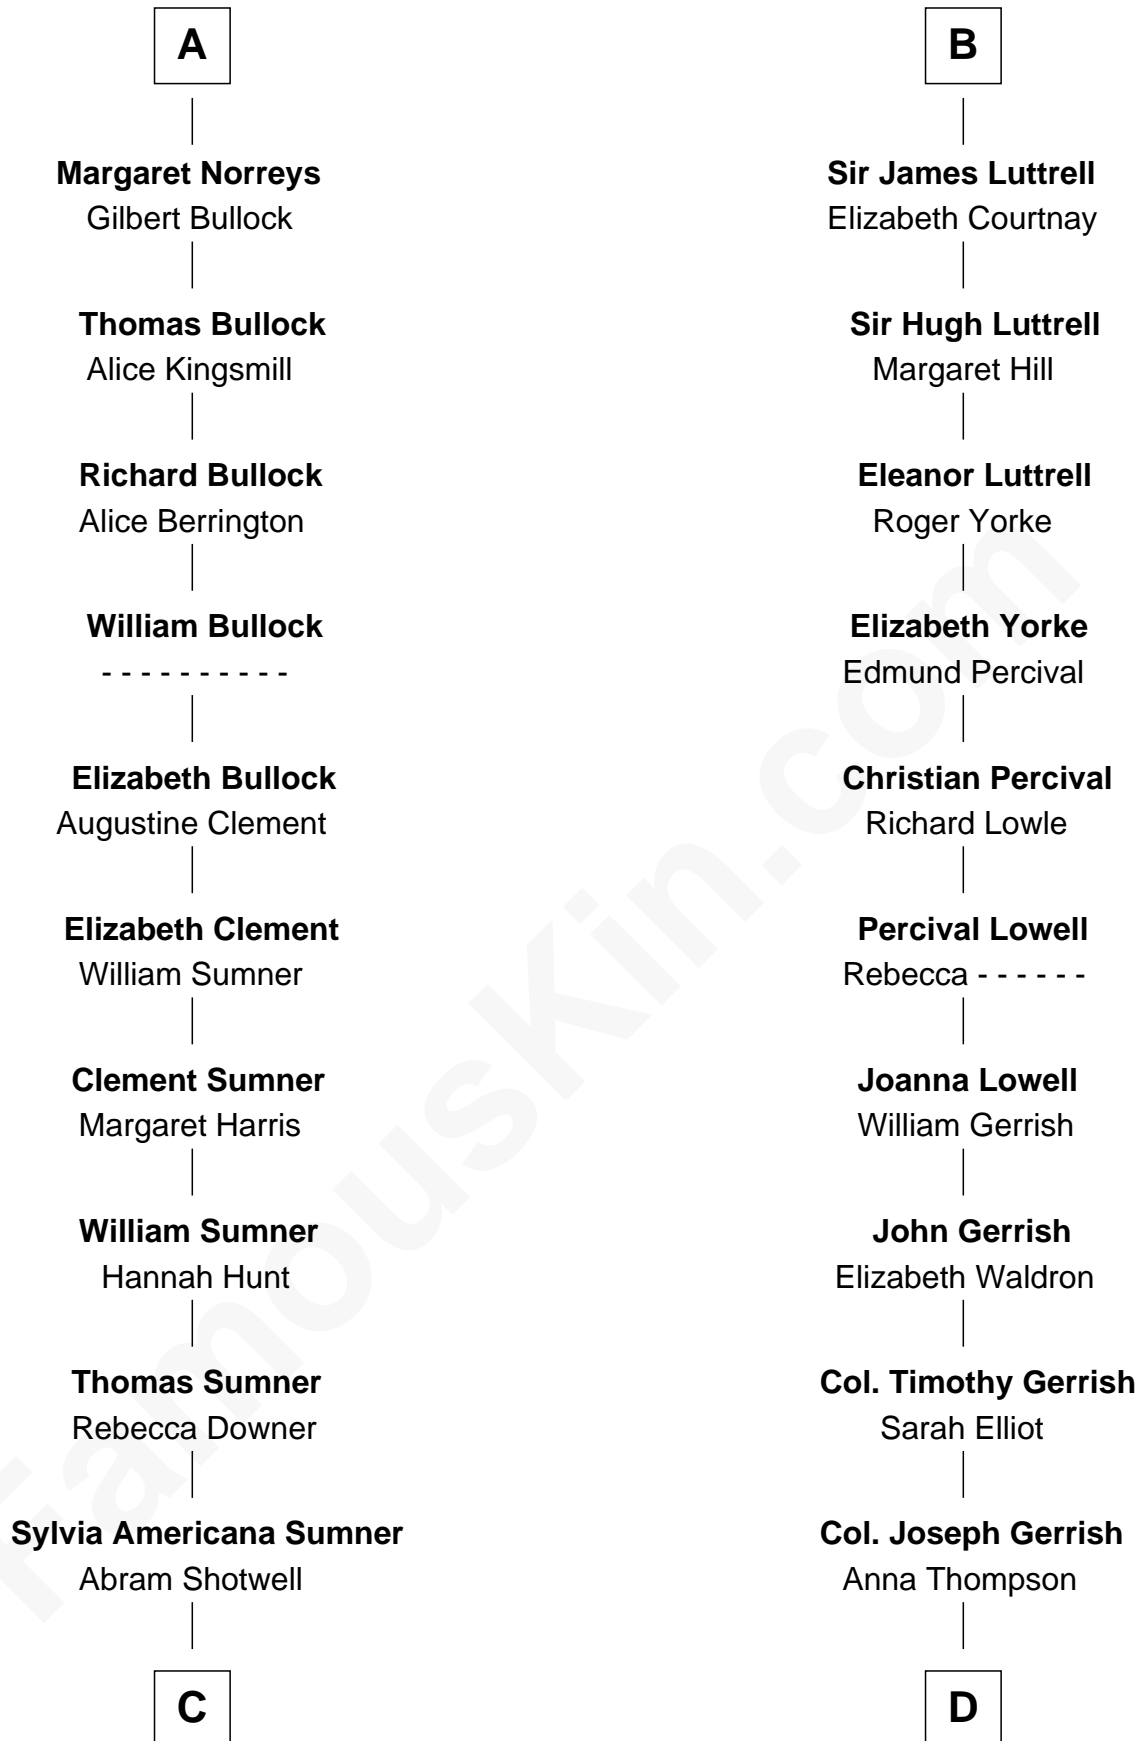

FamousKin.com Relationship Chart of

Alan Ladd
Movie Actor

18th cousin 2 times removed of

Ichabod Goodwin
27th Governor of New Hampshire

Hugh de Vere
Hawise de Quincy

FamousKin.com