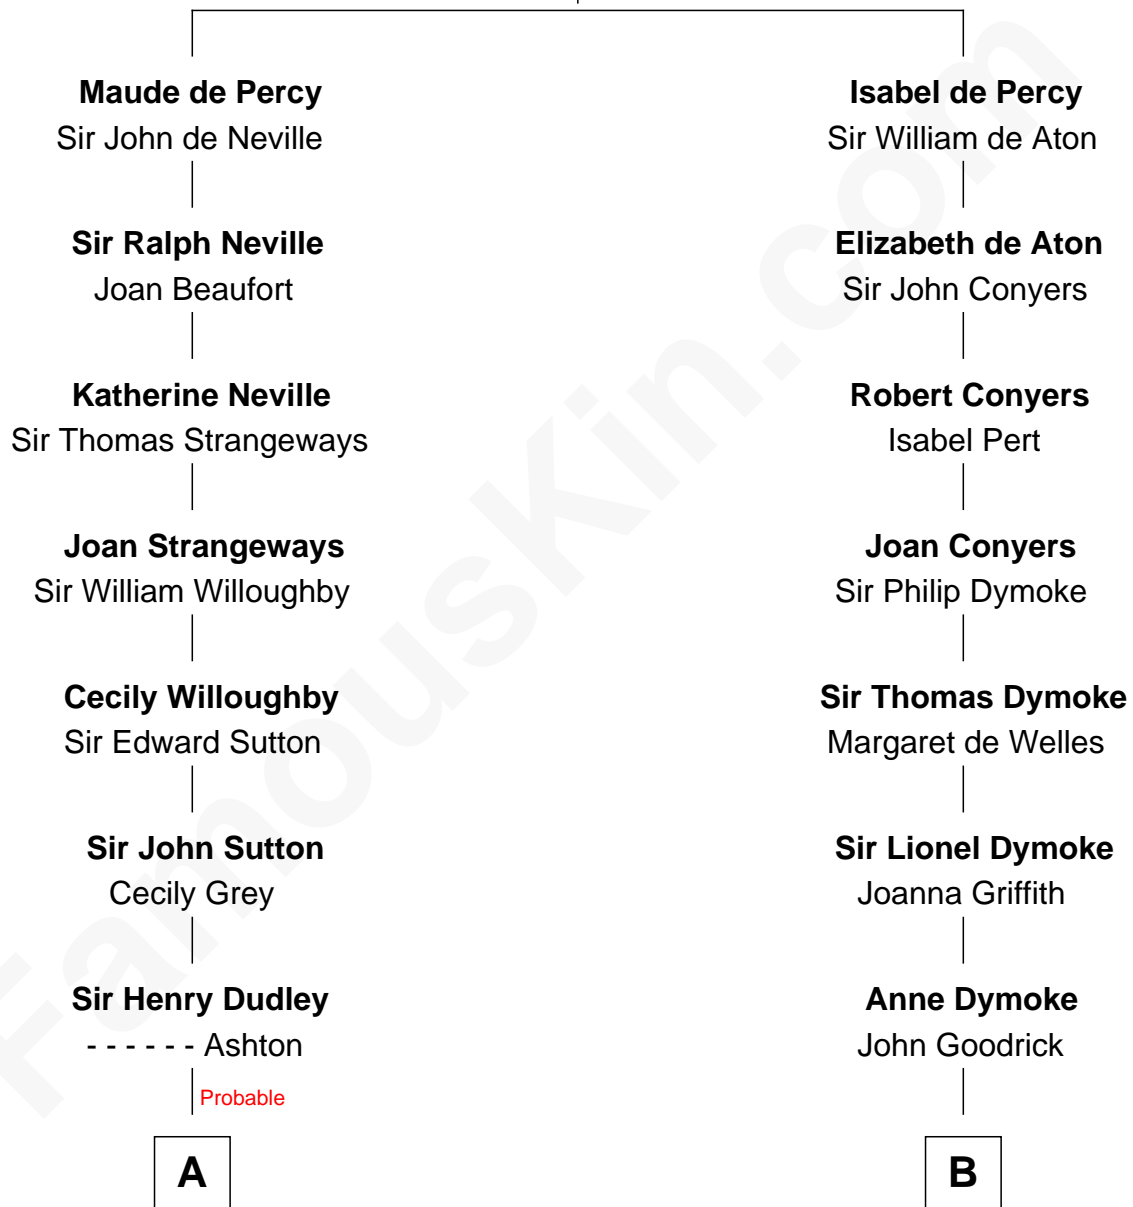

# FamousKin.com Relationship Chart of

**Alan Ladd**  
*Movie Actor*

16th cousin 3 times removed of

**Ichabod Goodwin**  
*27th Governor of New Hampshire*

**Sir Henry de Percy**  
Idoine de Clifford

**C**

—  
**Oscar F. Ladd**  
Julia Henrietta Meigs

—  
**Alan Harwood Ladd**  
Selina Raleigh

—  
**Alan Ladd**  
*Movie Actor*

FamousKin.com