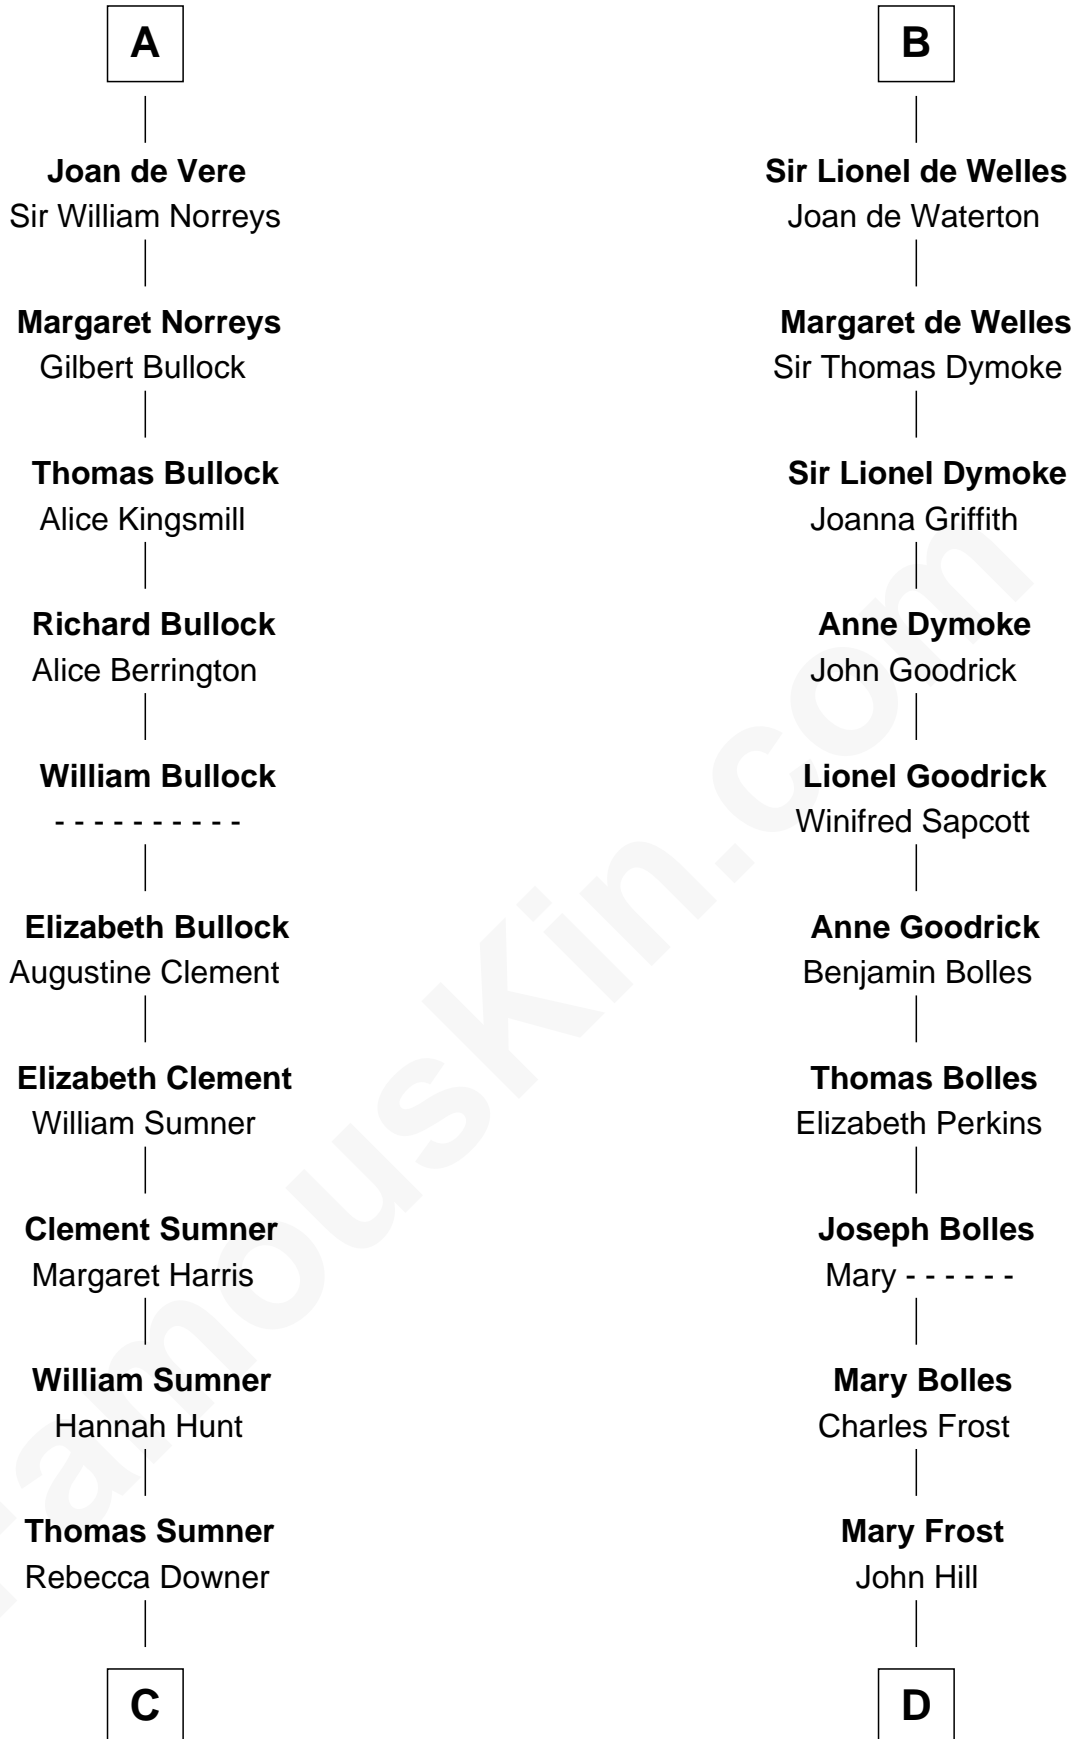

FamousKin.com Relationship Chart of

Alan Ladd
Movie Actor

20th cousin 1 time removed of

Ichabod Goodwin
27th Governor of New Hampshire

Sir William Longespee
Ela of Salisbury

Ida Longespee
Sir Walter FitzRobert

Sir Robert FitzWalter
Eleanor de Ferrers

Sir Robert FitzWalter
Joan de Multon

Sir John FitzWalter
Eleanor de Percy

Alice FitzWalter
Aubrey de Vere

Sir Richard de Vere
Alice Sergeaux

Sir John de Vere
Elizabeth Howard

A

William Longespee
Idoine de Camville

Ela Longespee
Sir James de Audley

Sir Hugh I de Audley
Iseult de Mortimer

Alice de Audley
Sir Ralph de Greystoke

Sir William de Greystoke
Joan FitzHenry

Sir Ralph de Greystoke
Katherine de Clifford

Maud de Greystoke
Eudo de Welles

B

C

Sylvia Americana Sumner

Abram Shotwell

Nancy Shotwell

Alvaro Ladd

Oscar F. Ladd