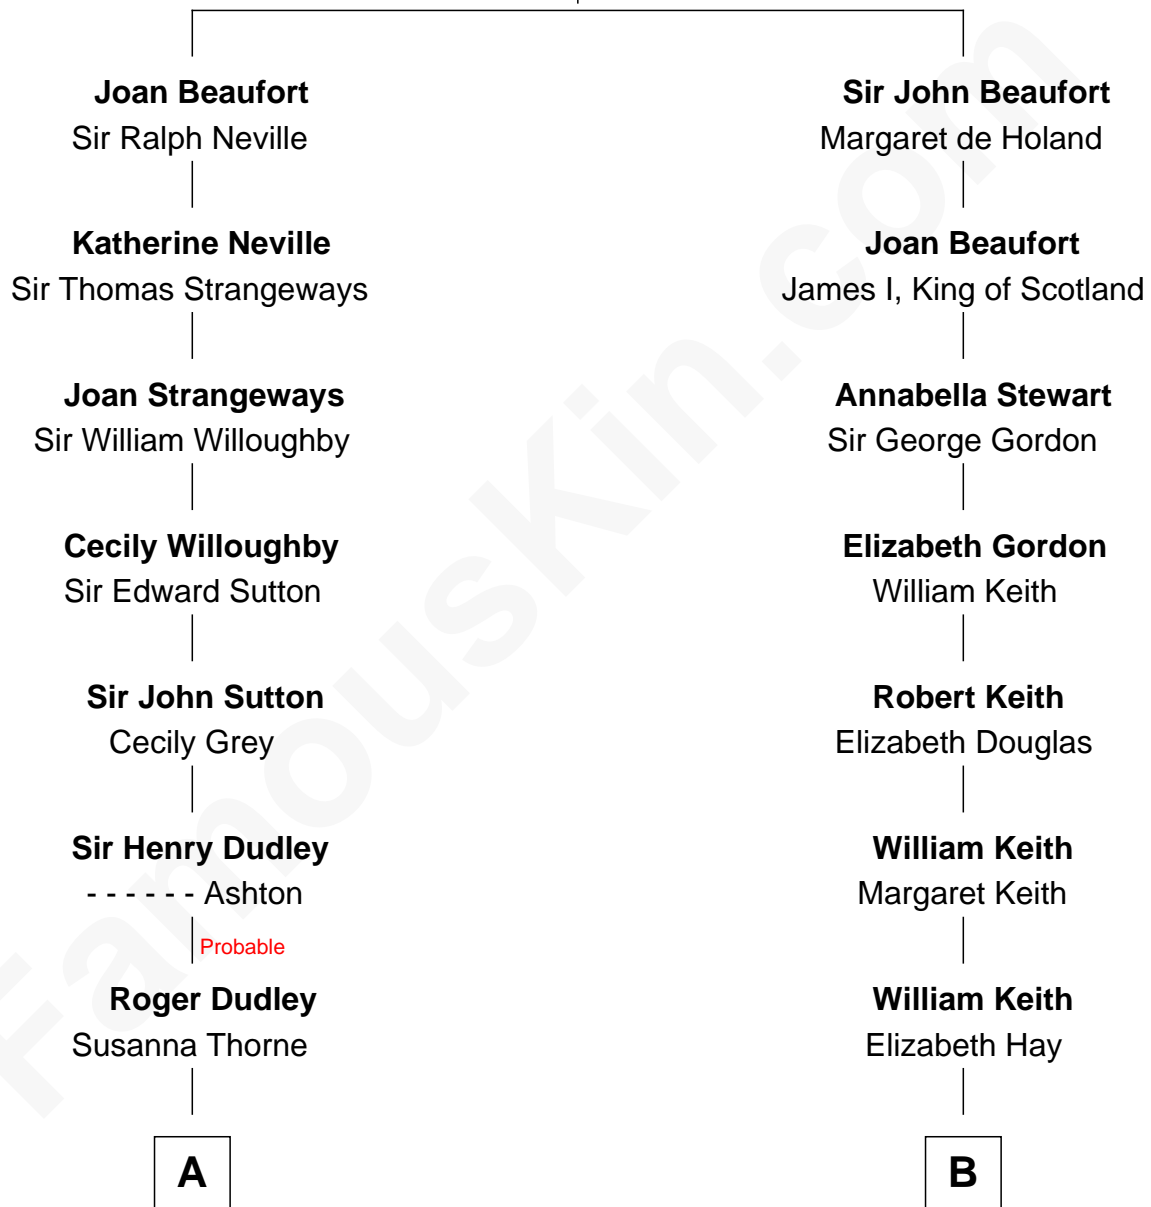

FamousKin.com Relationship Chart of

Alan Ladd

Movie Actor

18th cousin 1 time removed of

Wernher von Braun

Rocket Scientist

John of Gaunt

Katherine Roet

C

Alan Harwood Ladd

Selina Raleigh

Alan Ladd

Movie Actor

D

Marie Eleonore Dorothea von Below

Wernher von Quistorp