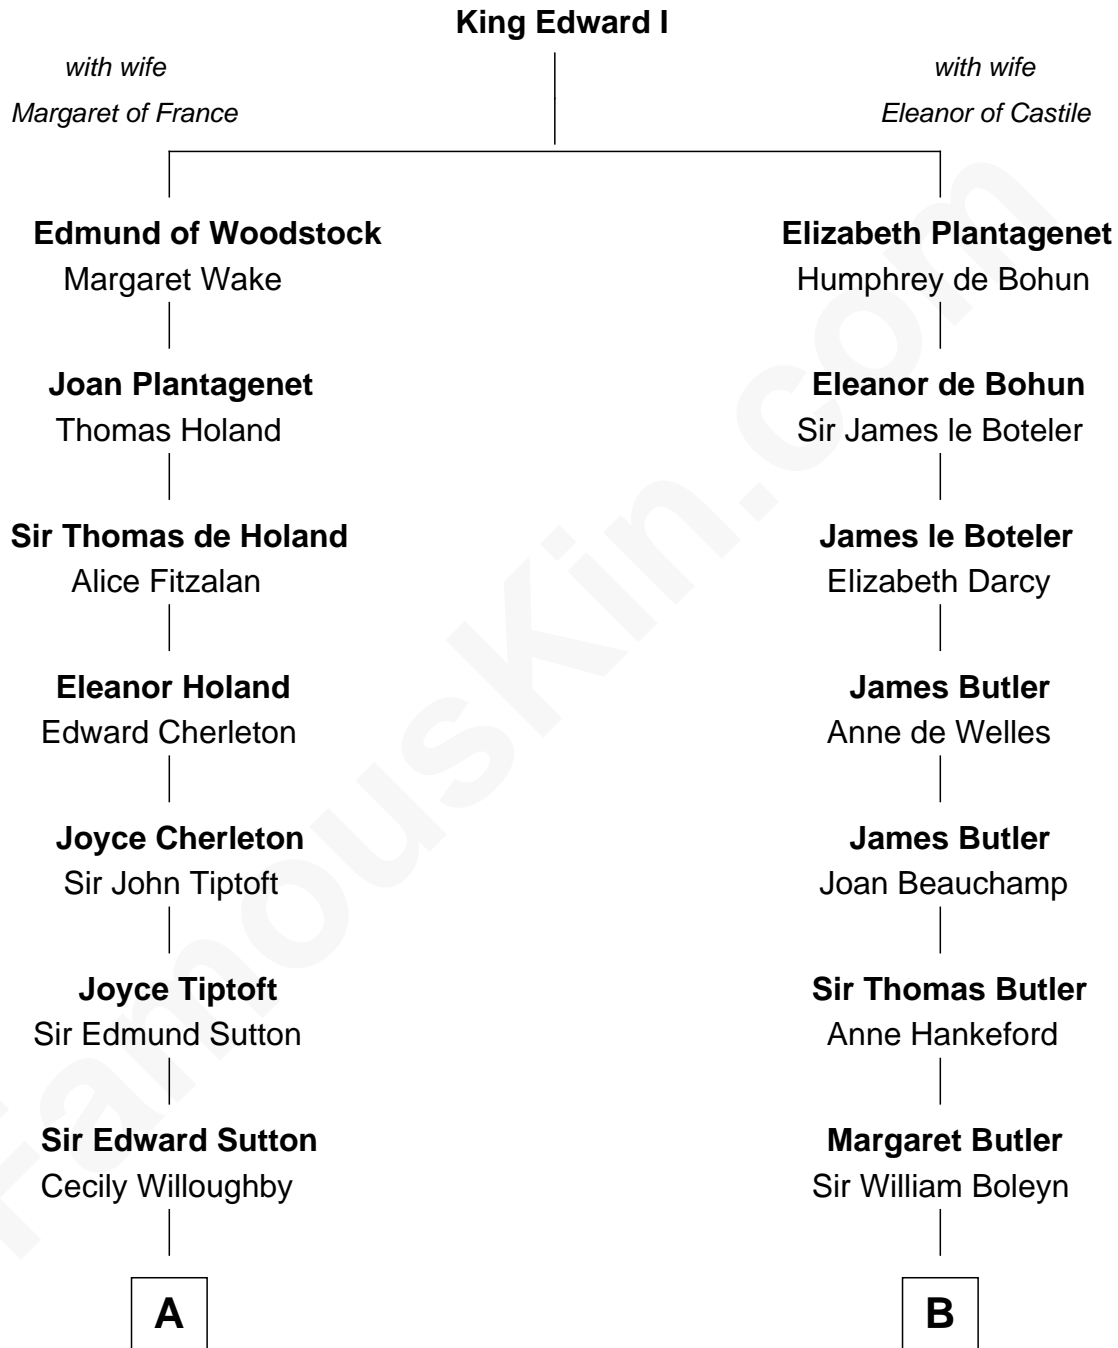

FamousKin.com Relationship Chart of

Alan Ladd

Movie Actor

8th cousin 13 times removed of

Anne Boleyn

2nd Wife of King Henry VIII

C

—
Josiah Ladd

Nancy Ladd

—
Alvaro Ladd

Nancy Shotwell

—
Oscar F. Ladd

Julia Henrietta Meigs

—
Alan Harwood Ladd

Selina Raleigh

—
Alan Ladd