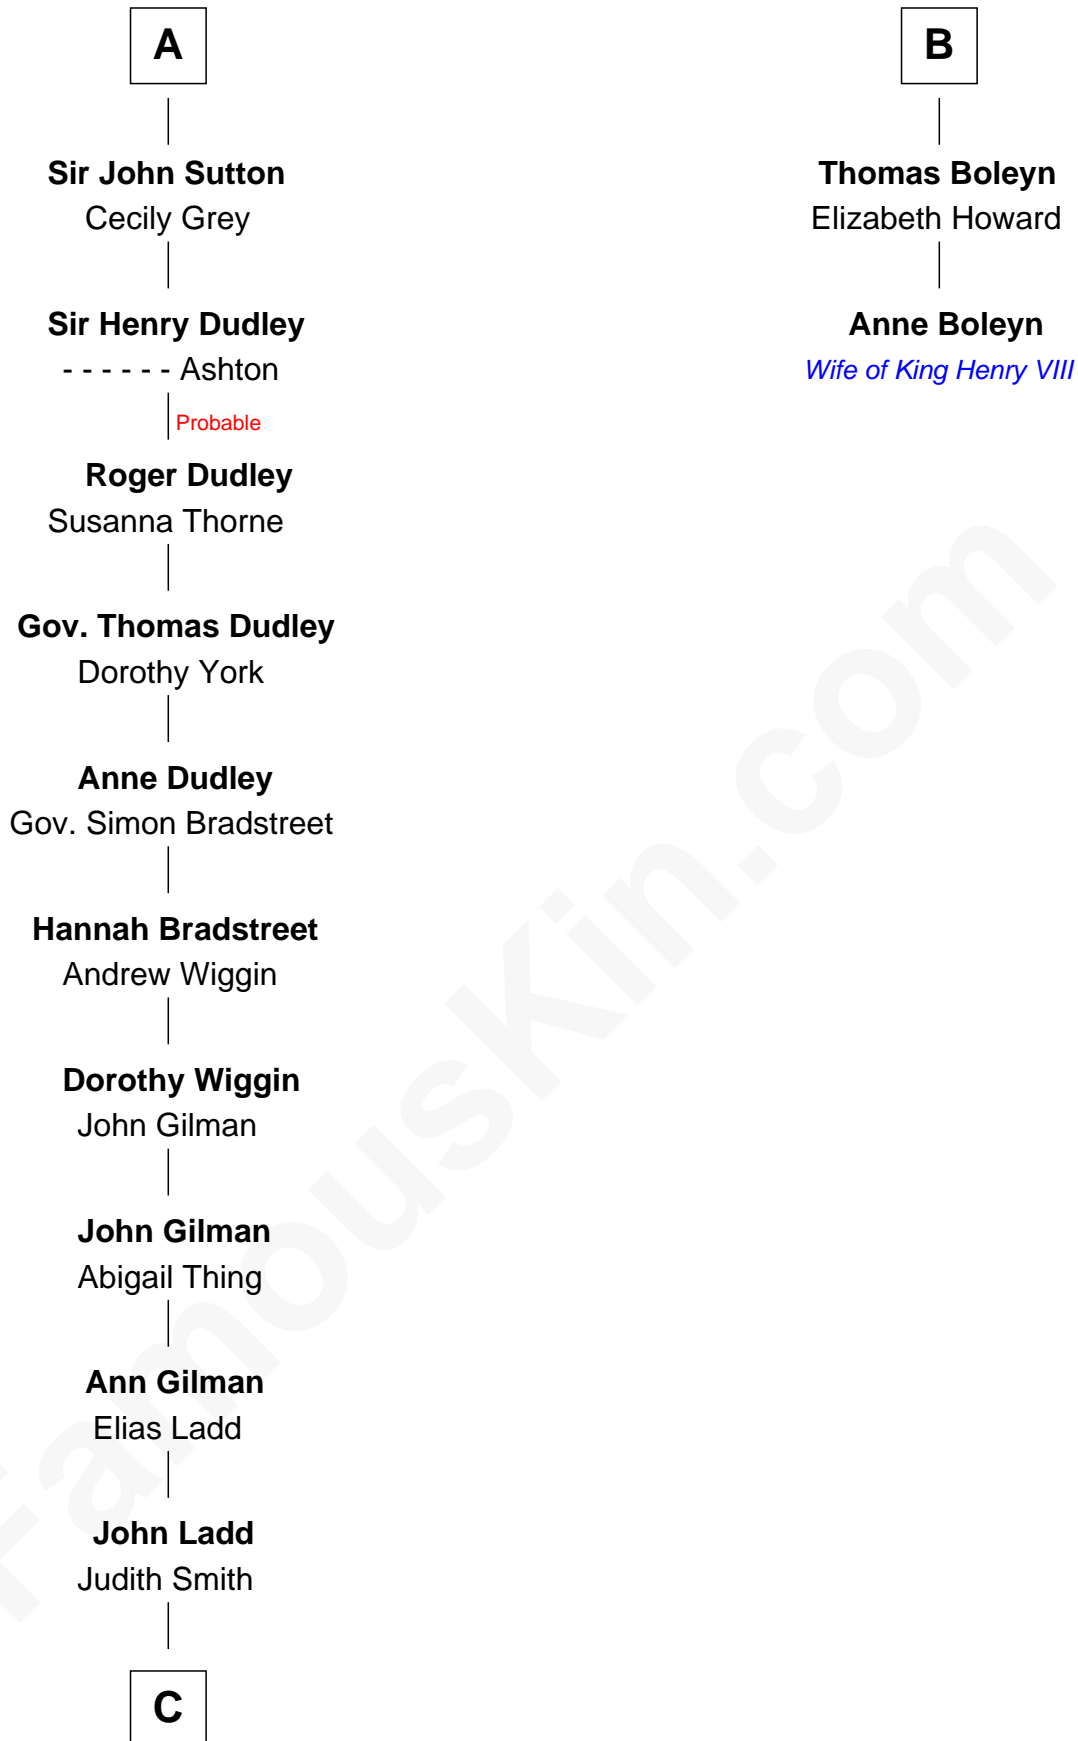

# FamousKin.com Relationship Chart of

**Alan Ladd**  
*Movie Actor*

8th cousin 13 times removed of

**Anne Boleyn**  
*2nd Wife of King Henry VIII*

**C**

—  
**Josiah Ladd**

Nancy Ladd

—  
**Alvaro Ladd**

Nancy Shotwell

—  
**Oscar F. Ladd**

Julia Henrietta Meigs

—  
**Alan Harwood Ladd**

Selina Raleigh

—  
**Alan Ladd**

*Movie Actor*

FamousKin.com