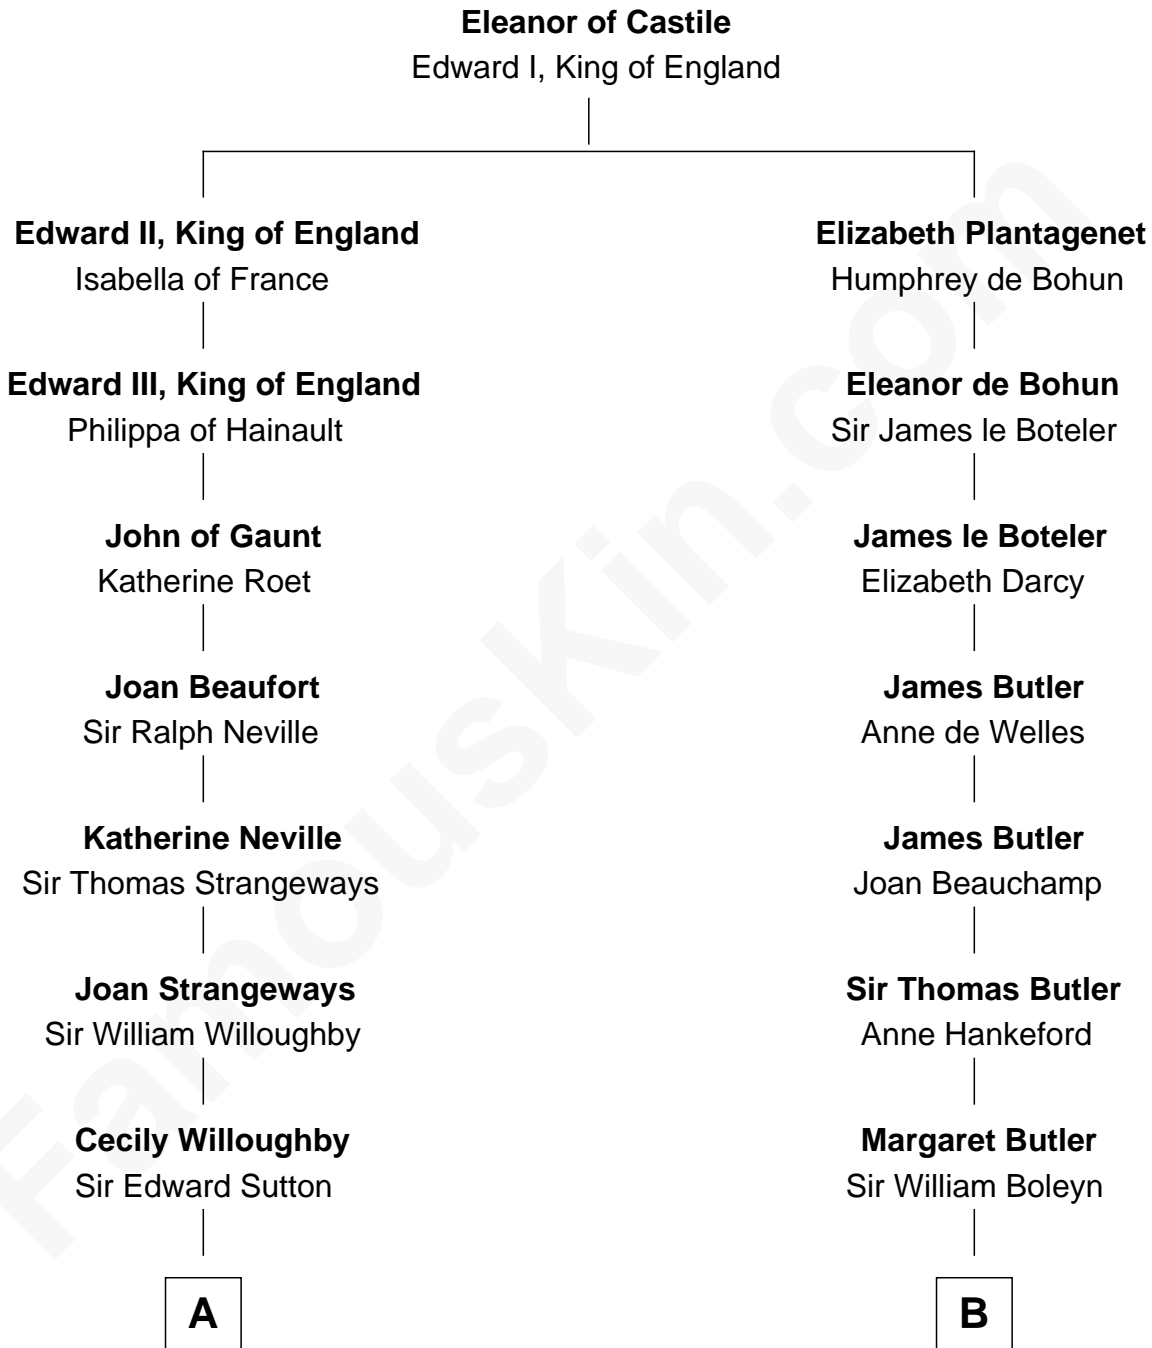

# FamousKin.com Relationship Chart of

**Alan Ladd**  
*Movie Actor*

8th cousin 13 times removed of

**Anne Boleyn**  
*2nd Wife of King Henry VIII*

**C**

—  
**Josiah Ladd**

Nancy Ladd

—  
**Alvaro Ladd**

Nancy Shotwell

—  
**Oscar F. Ladd**

Julia Henrietta Meigs

—  
**Alan Harwood Ladd**

Selina Raleigh

—  
**Alan Ladd**

*Movie Actor*

FamousKin.com