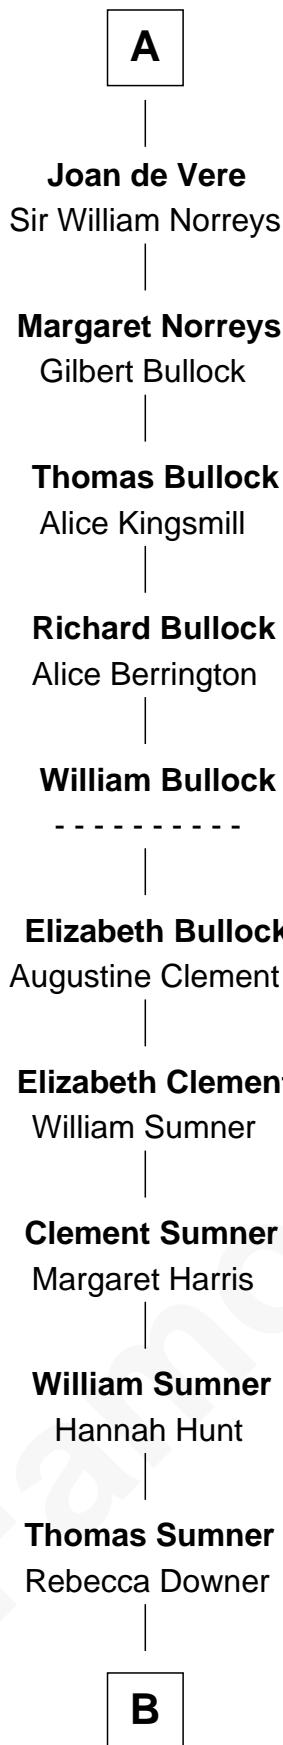

FamousKin.com Relationship Chart of

Alan Ladd
Movie Actor

7th cousin 14 times removed of

Anne Boleyn
2nd Wife of King Henry VIII

B

—
Sylvia Americana Sumner

Abram Shotwell

—
Nancy Shotwell

Alvaro Ladd

—
Oscar F. Ladd

Julia Henrietta Meigs

—
Alan Harwood Ladd

Selina Raleigh

—
Alan Ladd

Movie Actor