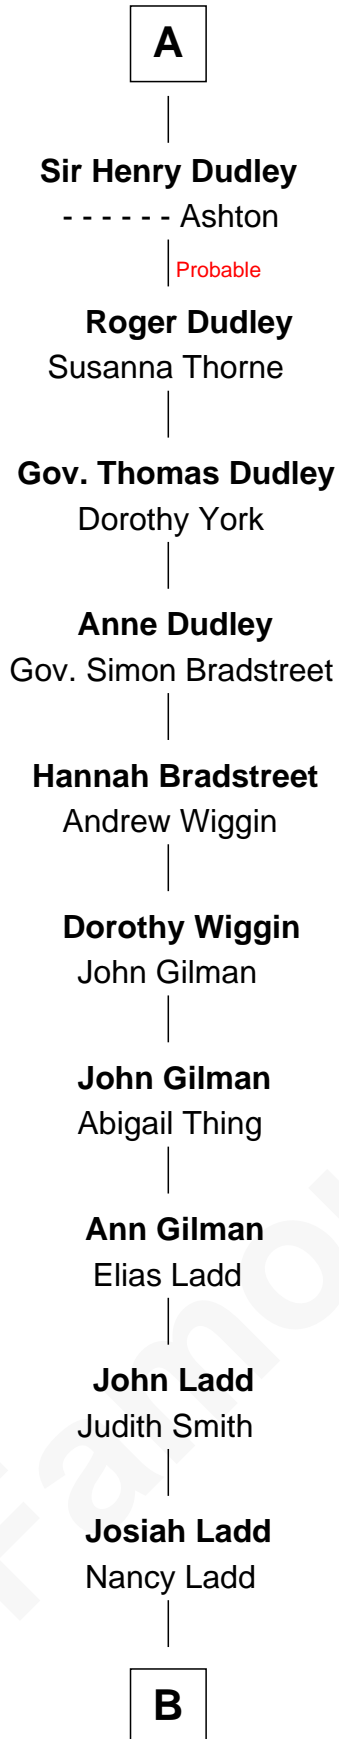

FamousKin.com Relationship Chart of

Alan Ladd

Movie Actor

6th cousin 14 times removed of

Anne Boleyn

2nd Wife of King Henry VIII

Sir William de Ros
Margery de Badlesmere

Thomas de Ros
Beatrice de Stafford

Margaret de Ros
Sir Reynold Grey

Margaret Grey
Sir William Bonville

William Bonville
Elizabeth Harington

William Bonville
Katherine Neville

Cecily Bonville
Thomas Grey

Cecily Grey
Sir John Sutton

A

Maud de Roos
John de Welles

Anne de Welles
James Butler

James Butler
Joan Beauchamp

Sir Thomas Butler
Anne Hankeford

Margaret Butler
Sir William Boleyn

Thomas Boleyn
Elizabeth Howard

Anne Boleyn
Wife of King Henry VIII

B

—
Alvaro Ladd
Nancy Shotwell