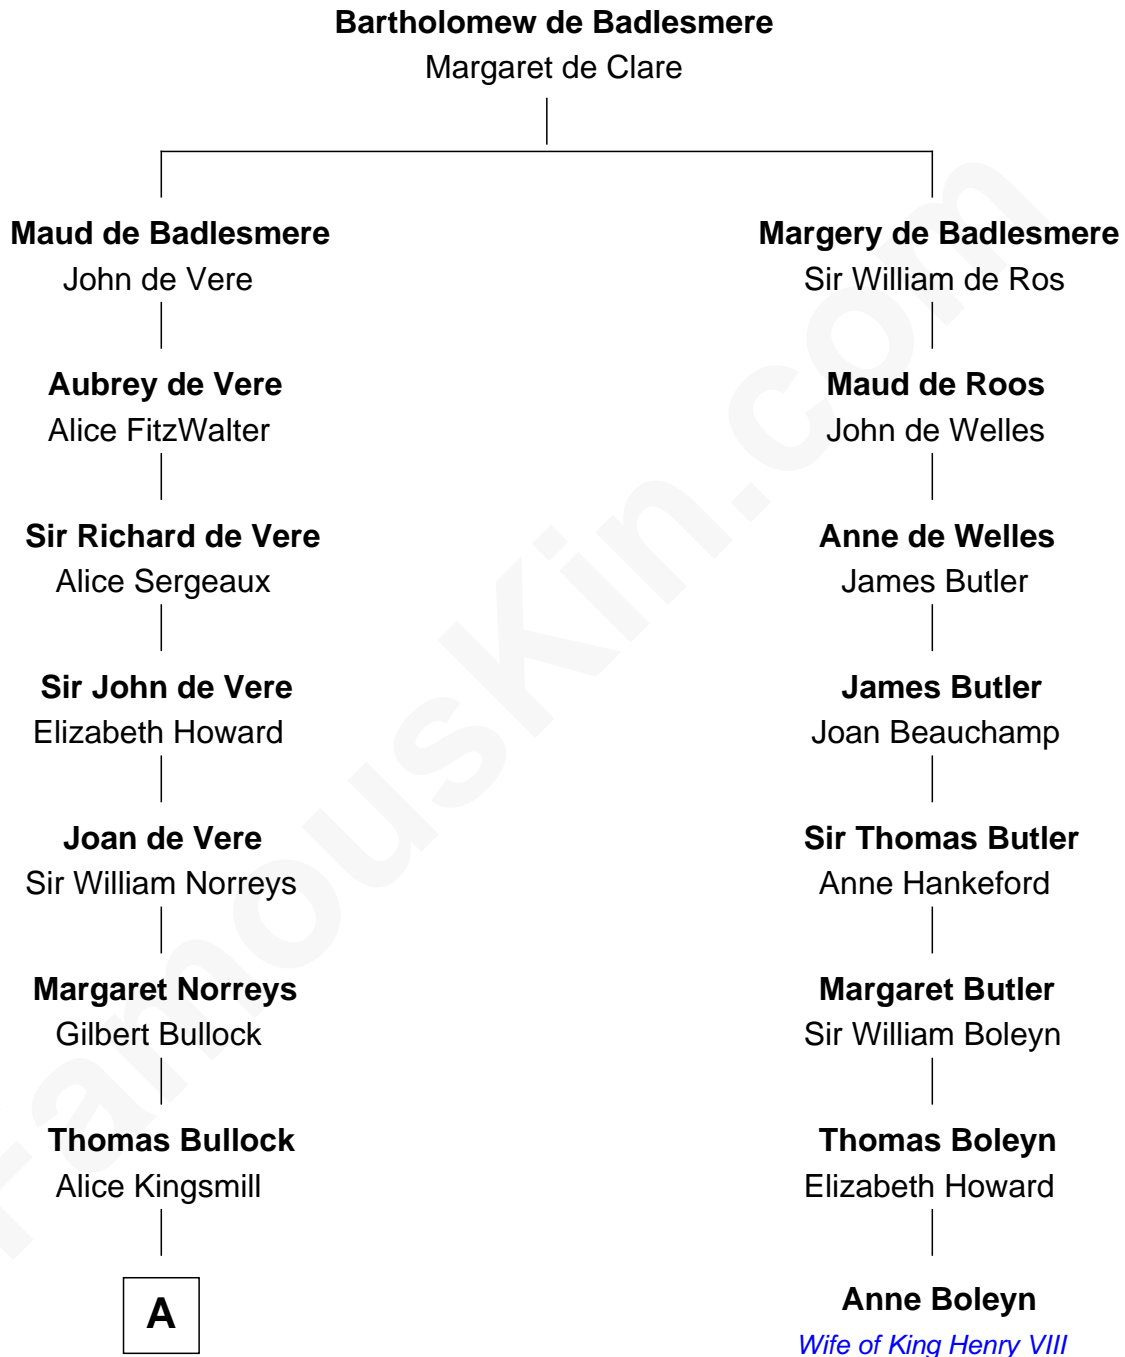

# FamousKin.com Relationship Chart of

**Alan Ladd**

*Movie Actor*

7th cousin 11 times removed of

**Anne Boleyn**

*2nd Wife of King Henry VIII*

**B**

Alan Harwood Ladd

Selina Raleigh

Alan Ladd

*Movie Actor*

FamousKin.com