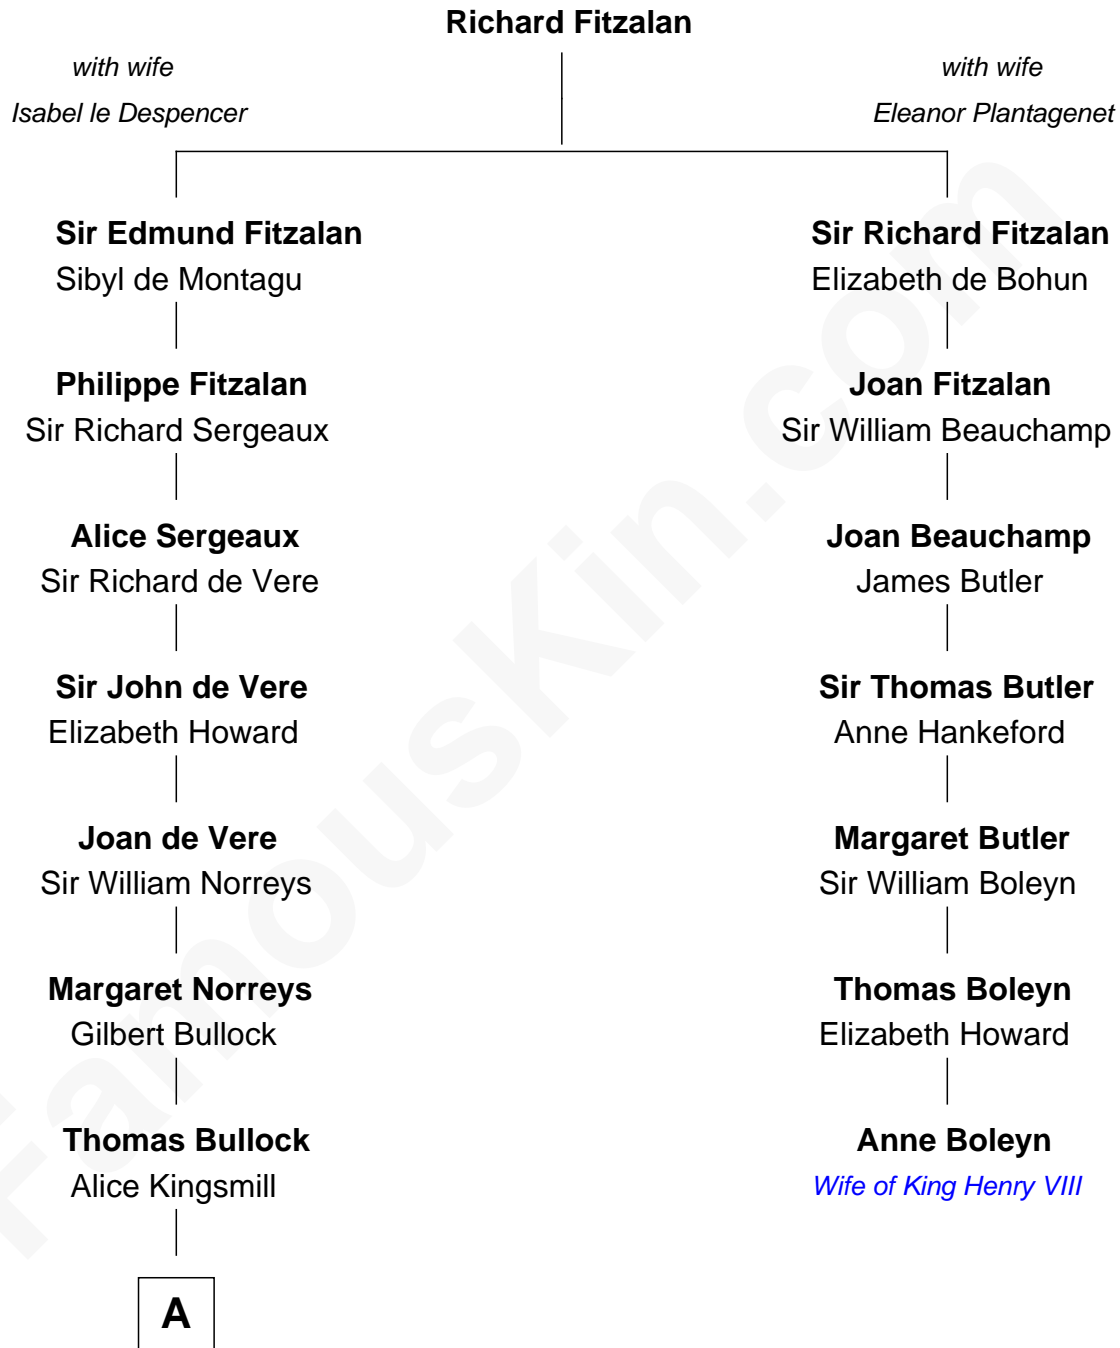

FamousKin.com Relationship Chart of

Alan Ladd

Movie Actor

6th cousin 12 times removed of

Anne Boleyn

2nd Wife of King Henry VIII

B

Alan Harwood Ladd

Selina Raleigh

Alan Ladd

Movie Actor

FamousKin.com