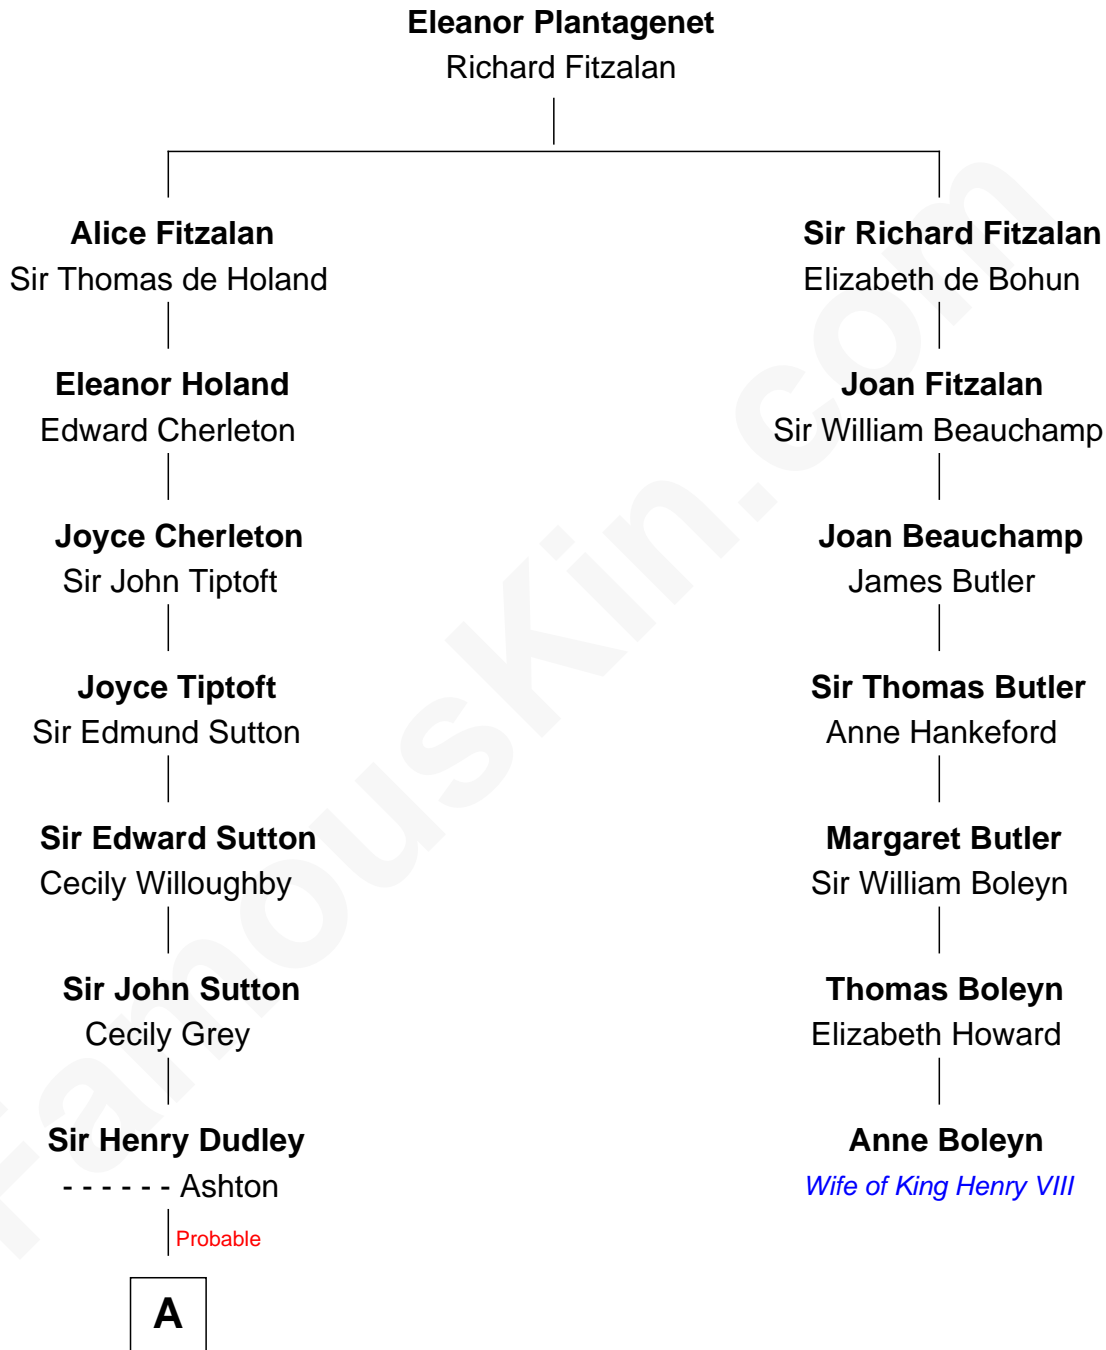

FamousKin.com Relationship Chart of

Alan Ladd

Movie Actor

6th cousin 13 times removed of

Anne Boleyn

2nd Wife of King Henry VIII

B

—
Oscar F. Ladd
Julia Henrietta Meigs

—
Alan Harwood Ladd
Selina Raleigh

—
Alan Ladd
Movie Actor

FamousKin.com