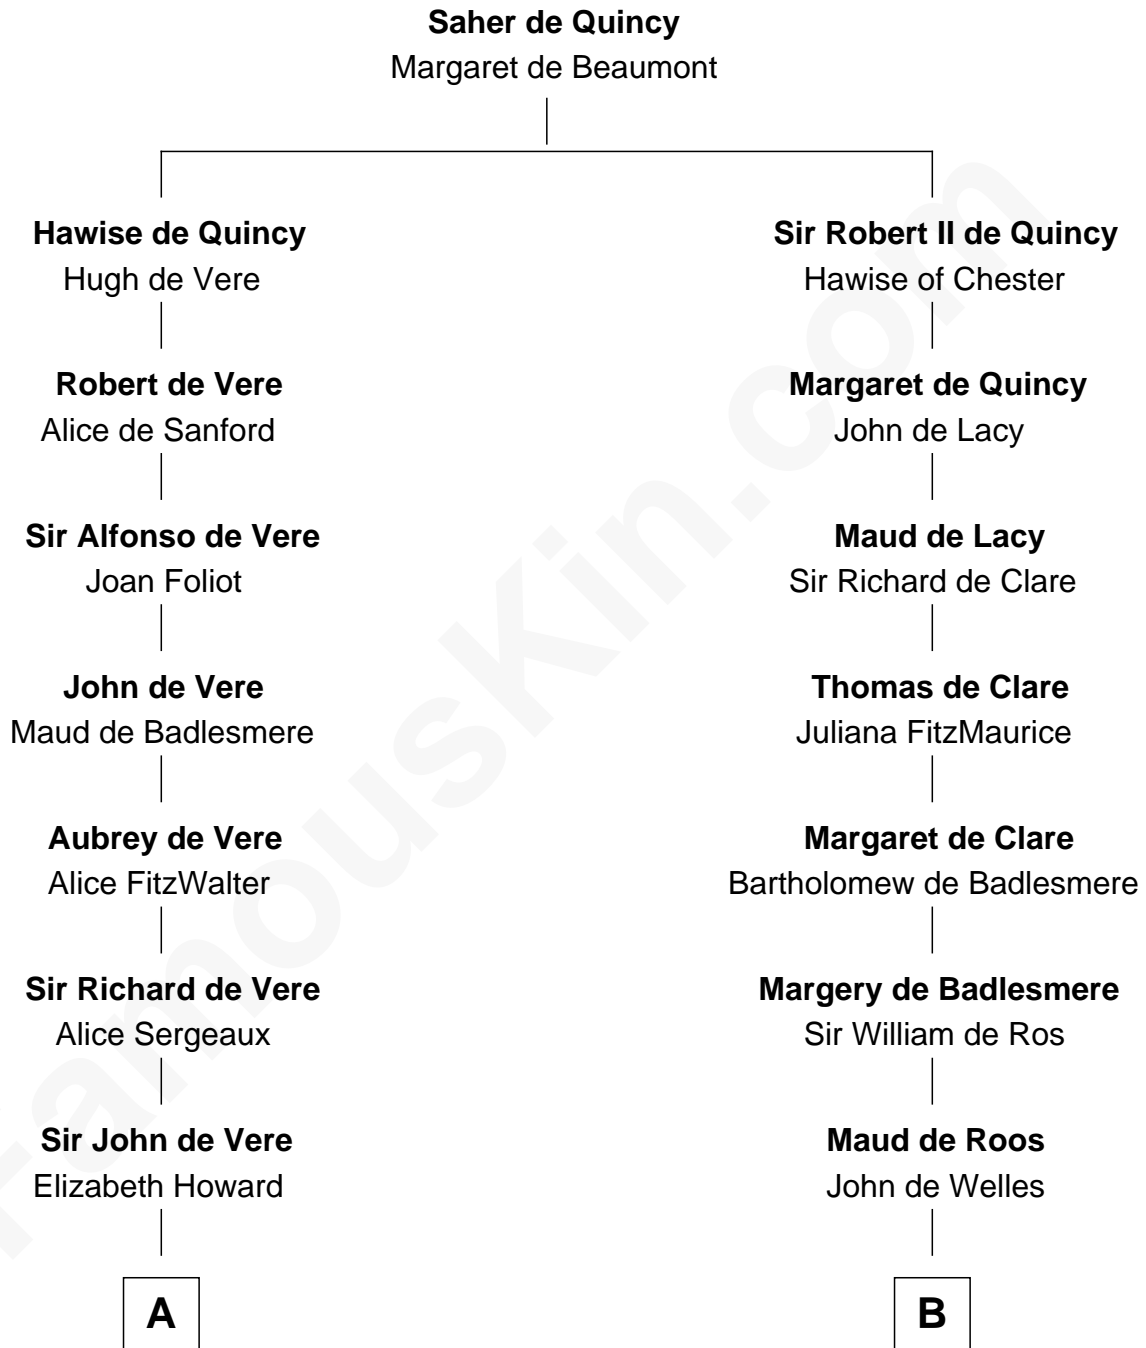

FamousKin.com Relationship Chart of

Alan Ladd
Movie Actor

12th cousin 9 times removed of

Anne Boleyn
2nd Wife of King Henry VIII

C

—
Sylvia Americana Sumner

Abram Shotwell

—
Nancy Shotwell

Alvaro Ladd

—
Oscar F. Ladd

Julia Henrietta Meigs

—
Alan Harwood Ladd

Selina Raleigh

—
Alan Ladd

Movie Actor

FamousKin.com