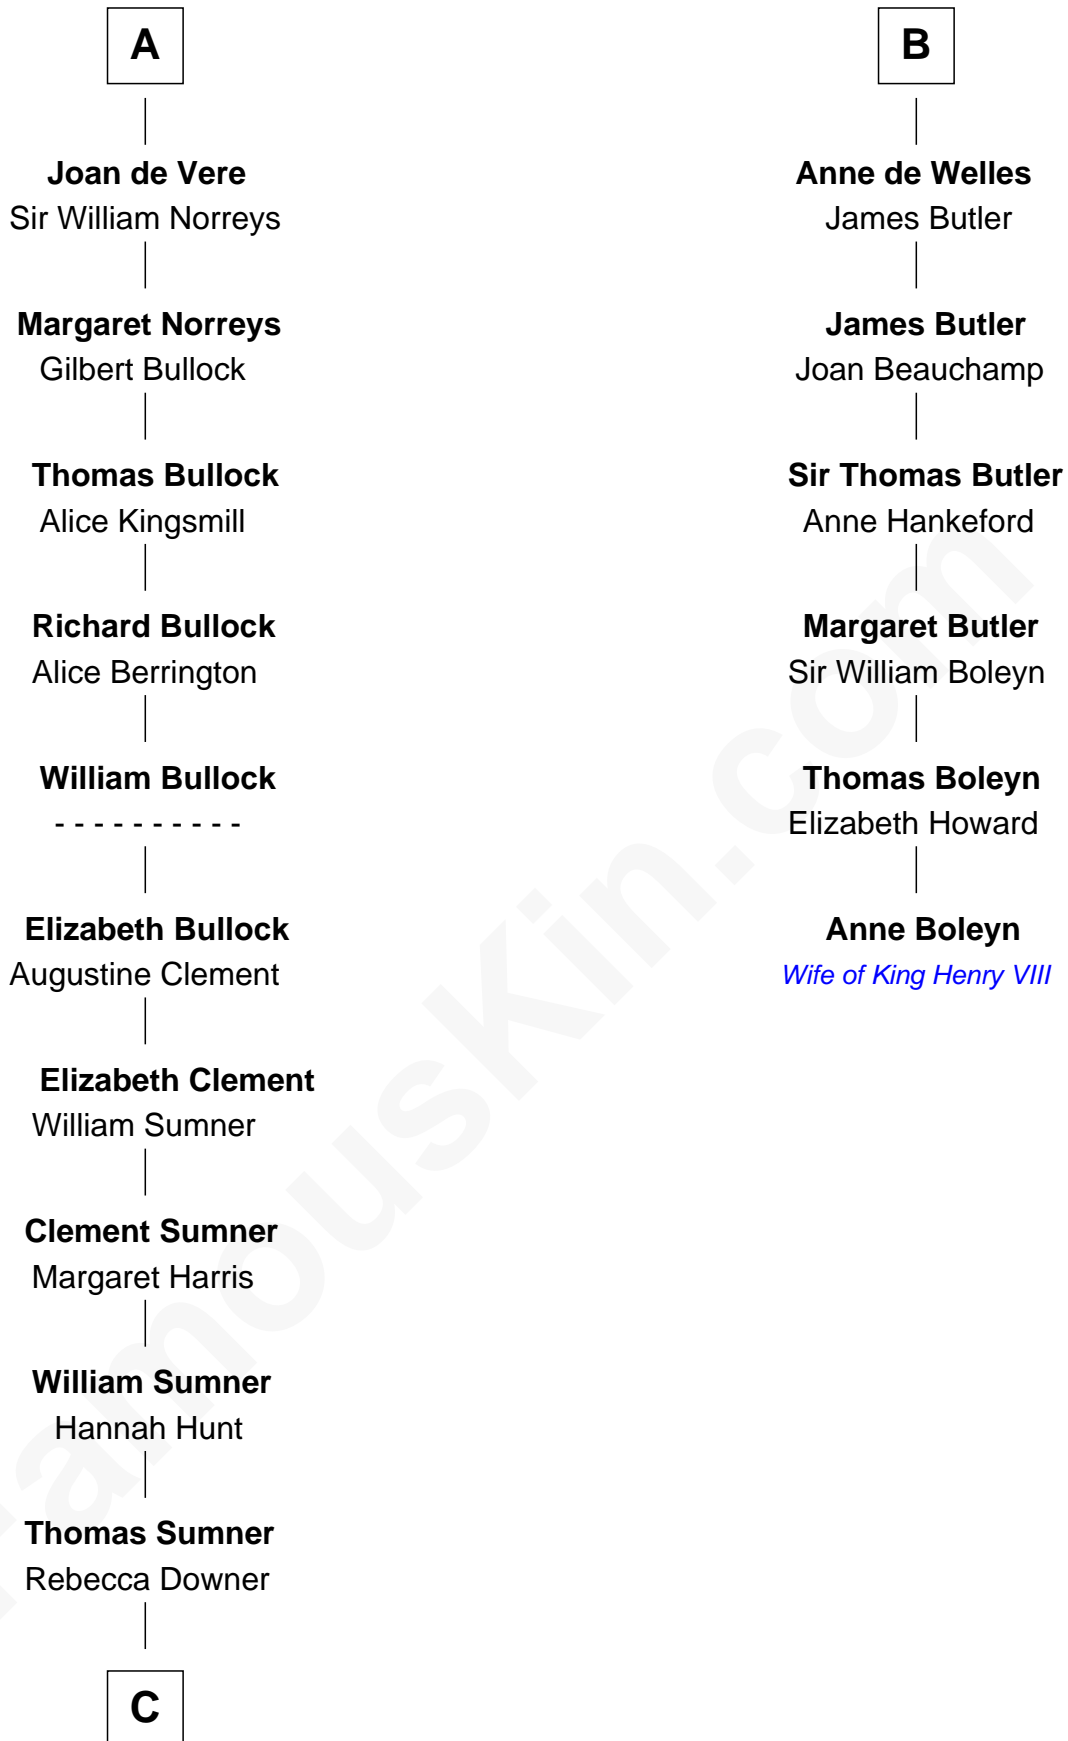

FamousKin.com Relationship Chart of

Alan Ladd
Movie Actor

12th cousin 9 times removed of

Anne Boleyn
2nd Wife of King Henry VIII

C

—
Sylvia Americana Sumner

Abram Shotwell

—
Nancy Shotwell

Alvaro Ladd

—
Oscar F. Ladd

Julia Henrietta Meigs

—
Alan Harwood Ladd

Selina Raleigh

—
Alan Ladd

Movie Actor

FamousKin.com