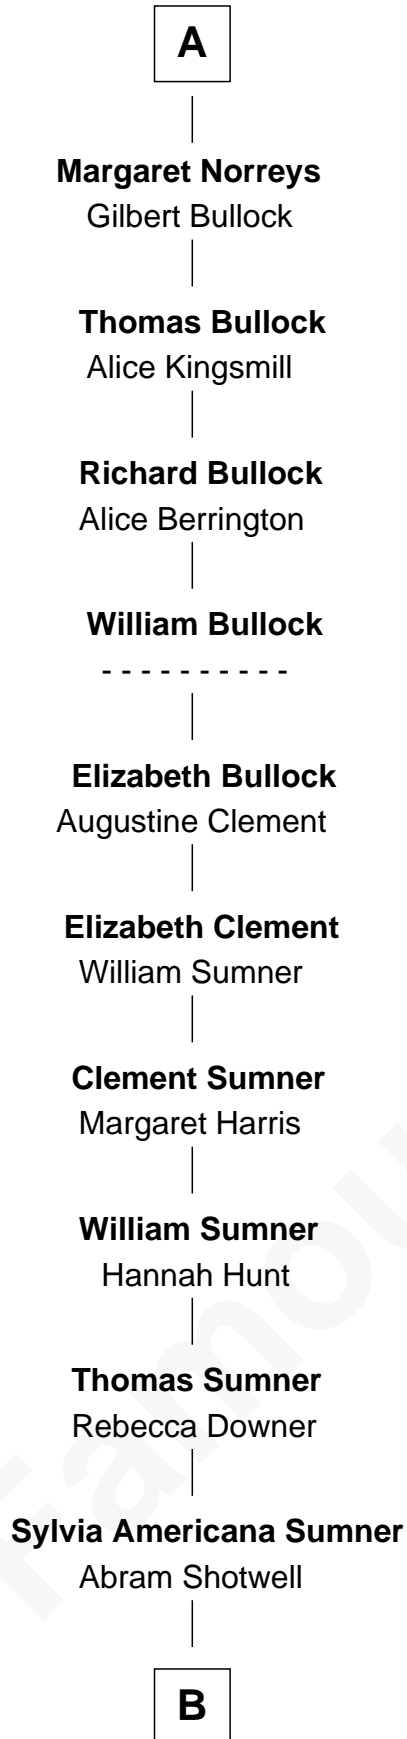

FamousKin.com Relationship Chart of

Alan Ladd
Movie Actor

7th cousin 13 times removed of

Anne Boleyn
2nd Wife of King Henry VIII

Sir Richard de Burgh
Margaret - - - - -

Eleanor de Burgh
Sir Thomas de Multon

Joan de Multon
Sir Robert FitzWalter

Sir John FitzWalter
Eleanor de Percy

Alice FitzWalter
Aubrey de Vere

Sir Richard de Vere
Alice Sergeaux

Sir John de Vere
Elizabeth Howard

Joan de Vere
Sir William Norreys

A

Joan de Burgh
Sir John Darcy

Elizabeth Darcy
James le Boteler

James Butler
Anne de Welles

James Butler
Joan Beauchamp

Sir Thomas Butler
Anne Hankeford

Margaret Butler
Sir William Boleyn

Thomas Boleyn
Elizabeth Howard

Anne Boleyn
Wife of King Henry VIII

B

—
Nancy Shotwell

Alvaro Ladd

—
Oscar F. Ladd

Julia Henrietta Meigs

—
Alan Harwood Ladd

Selina Raleigh