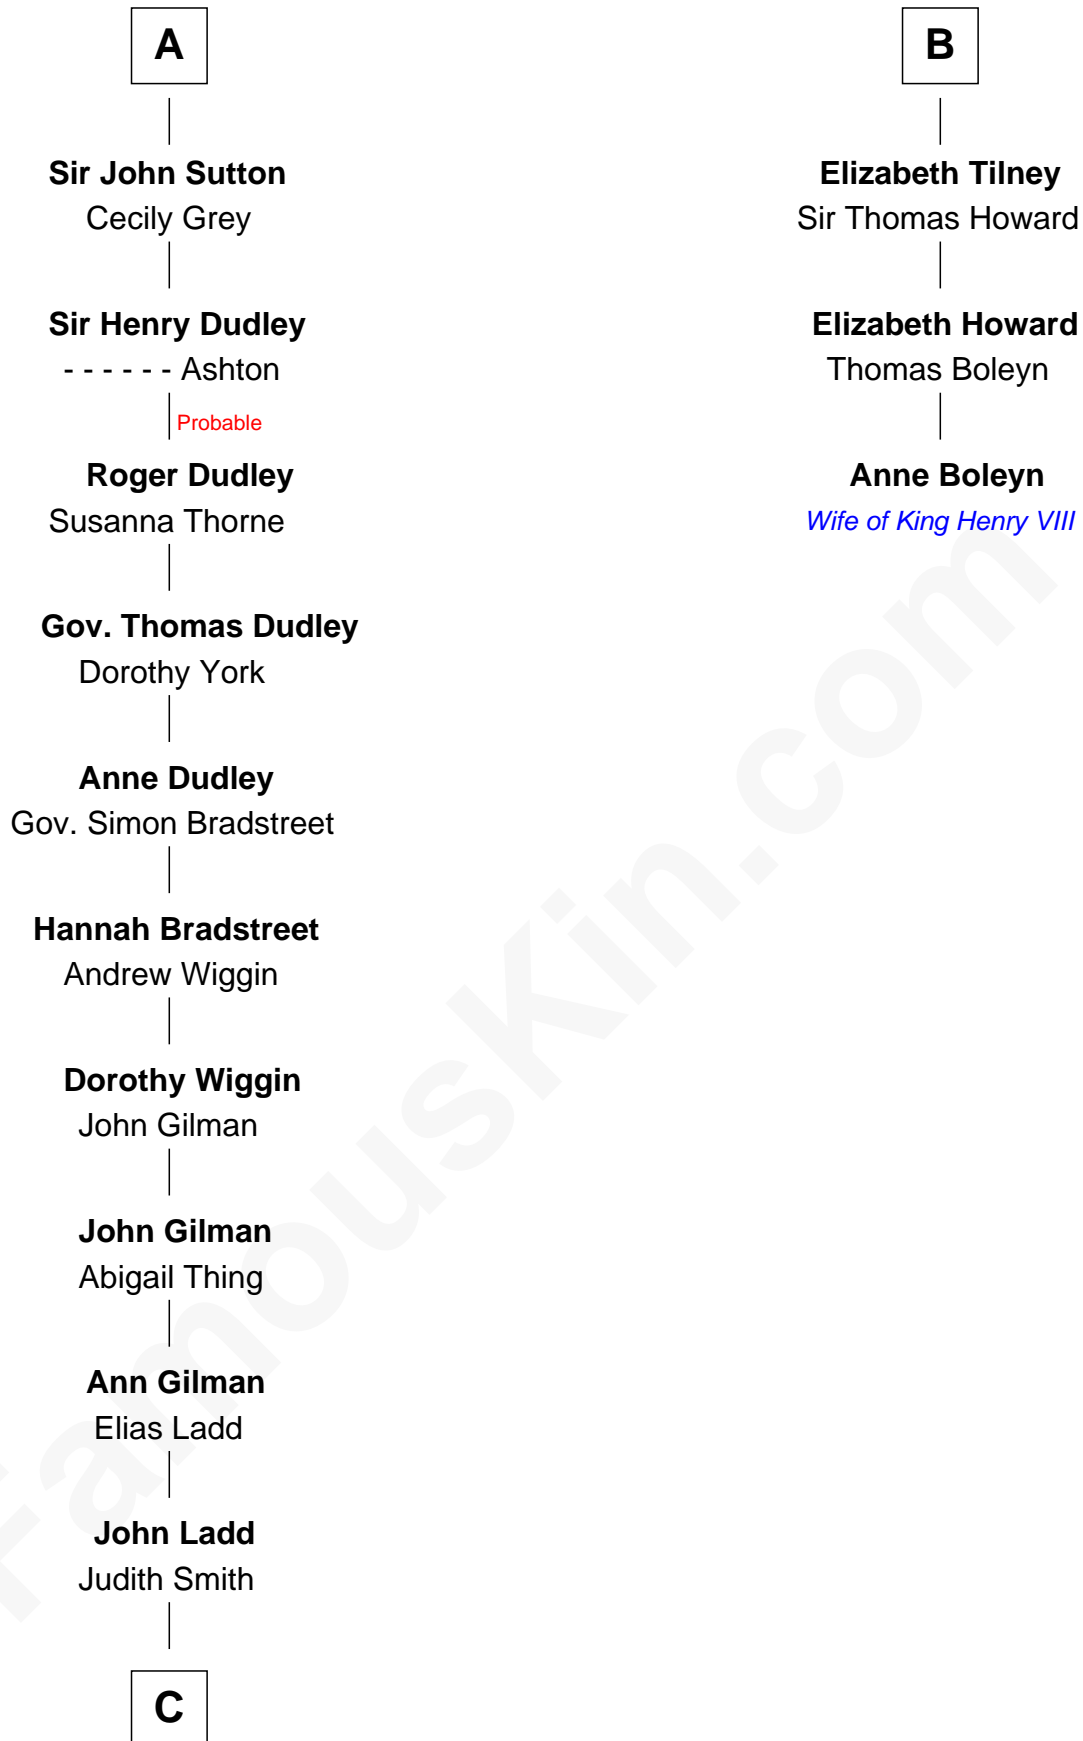

# FamousKin.com Relationship Chart of

**Alan Ladd**

*Movie Actor*

9th cousin 12 times removed of

**Anne Boleyn**

*2nd Wife of King Henry VIII*

**Sir William de Cantilupe**

Eve de Braiose

**C**

—  
**Josiah Ladd**

Nancy Ladd

—  
**Alvaro Ladd**

Nancy Shotwell

—  
**Oscar F. Ladd**

Julia Henrietta Meigs

—  
**Alan Harwood Ladd**