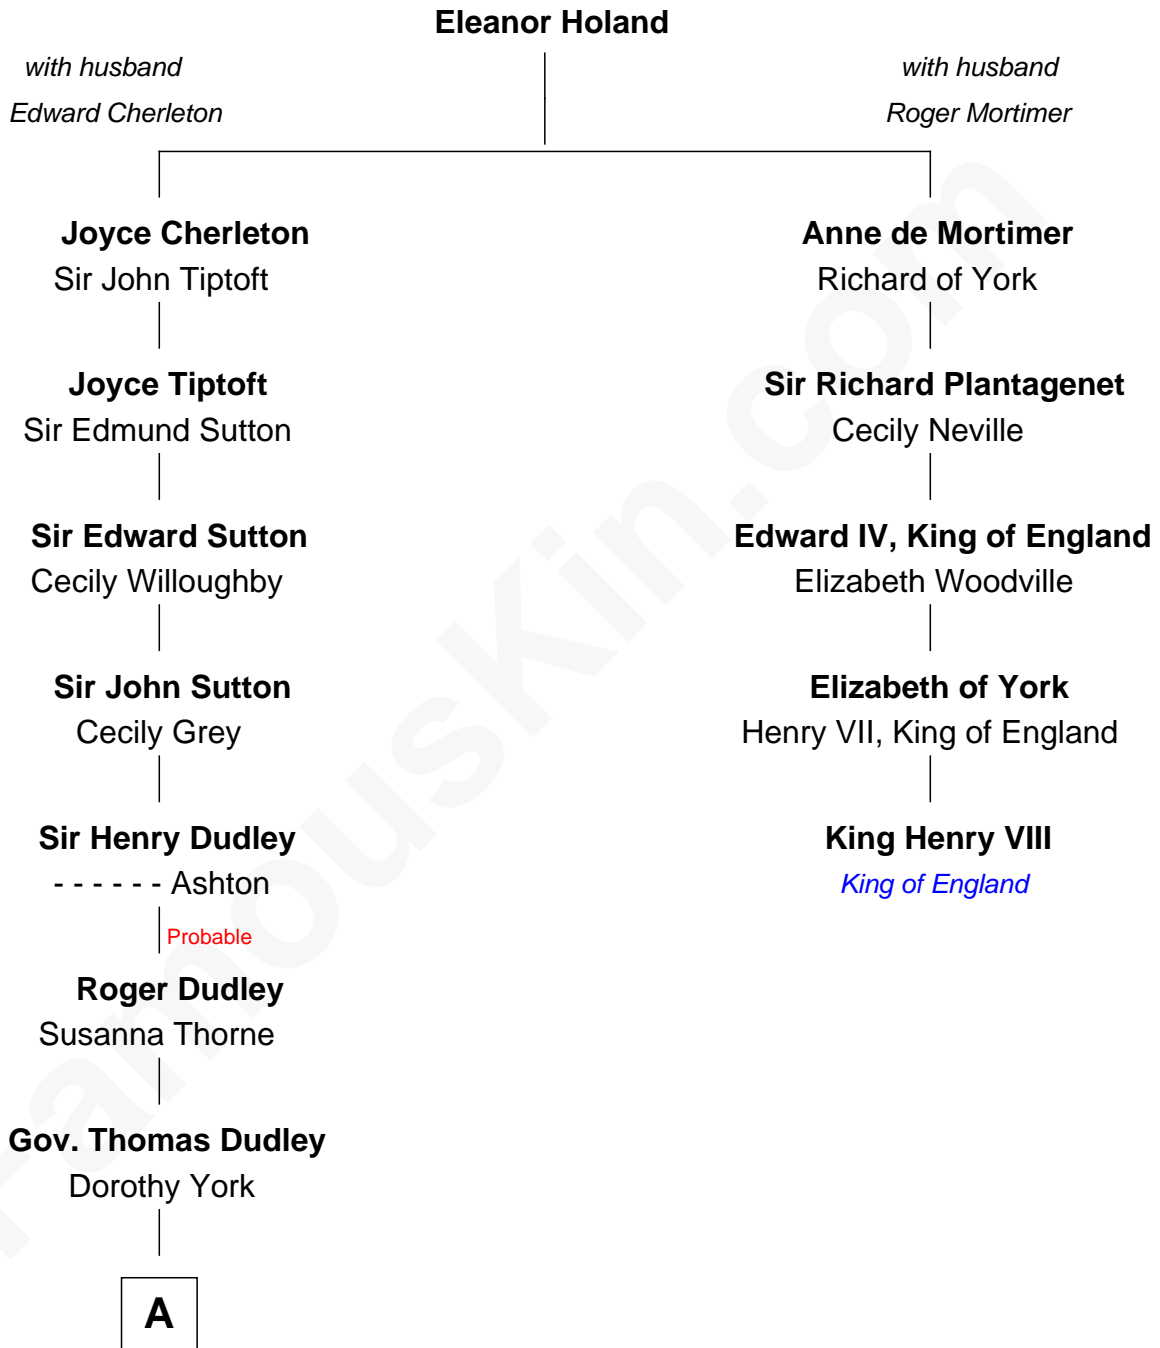

FamousKin.com Relationship Chart of

Alan Ladd
Movie Actor

4th cousin 13 times removed of

King Henry VIII
King of England

A

Anne Dudley
Gov. Simon Bradstreet

Hannah Bradstreet
Andrew Wiggin

Dorothy Wiggin
John Gilman