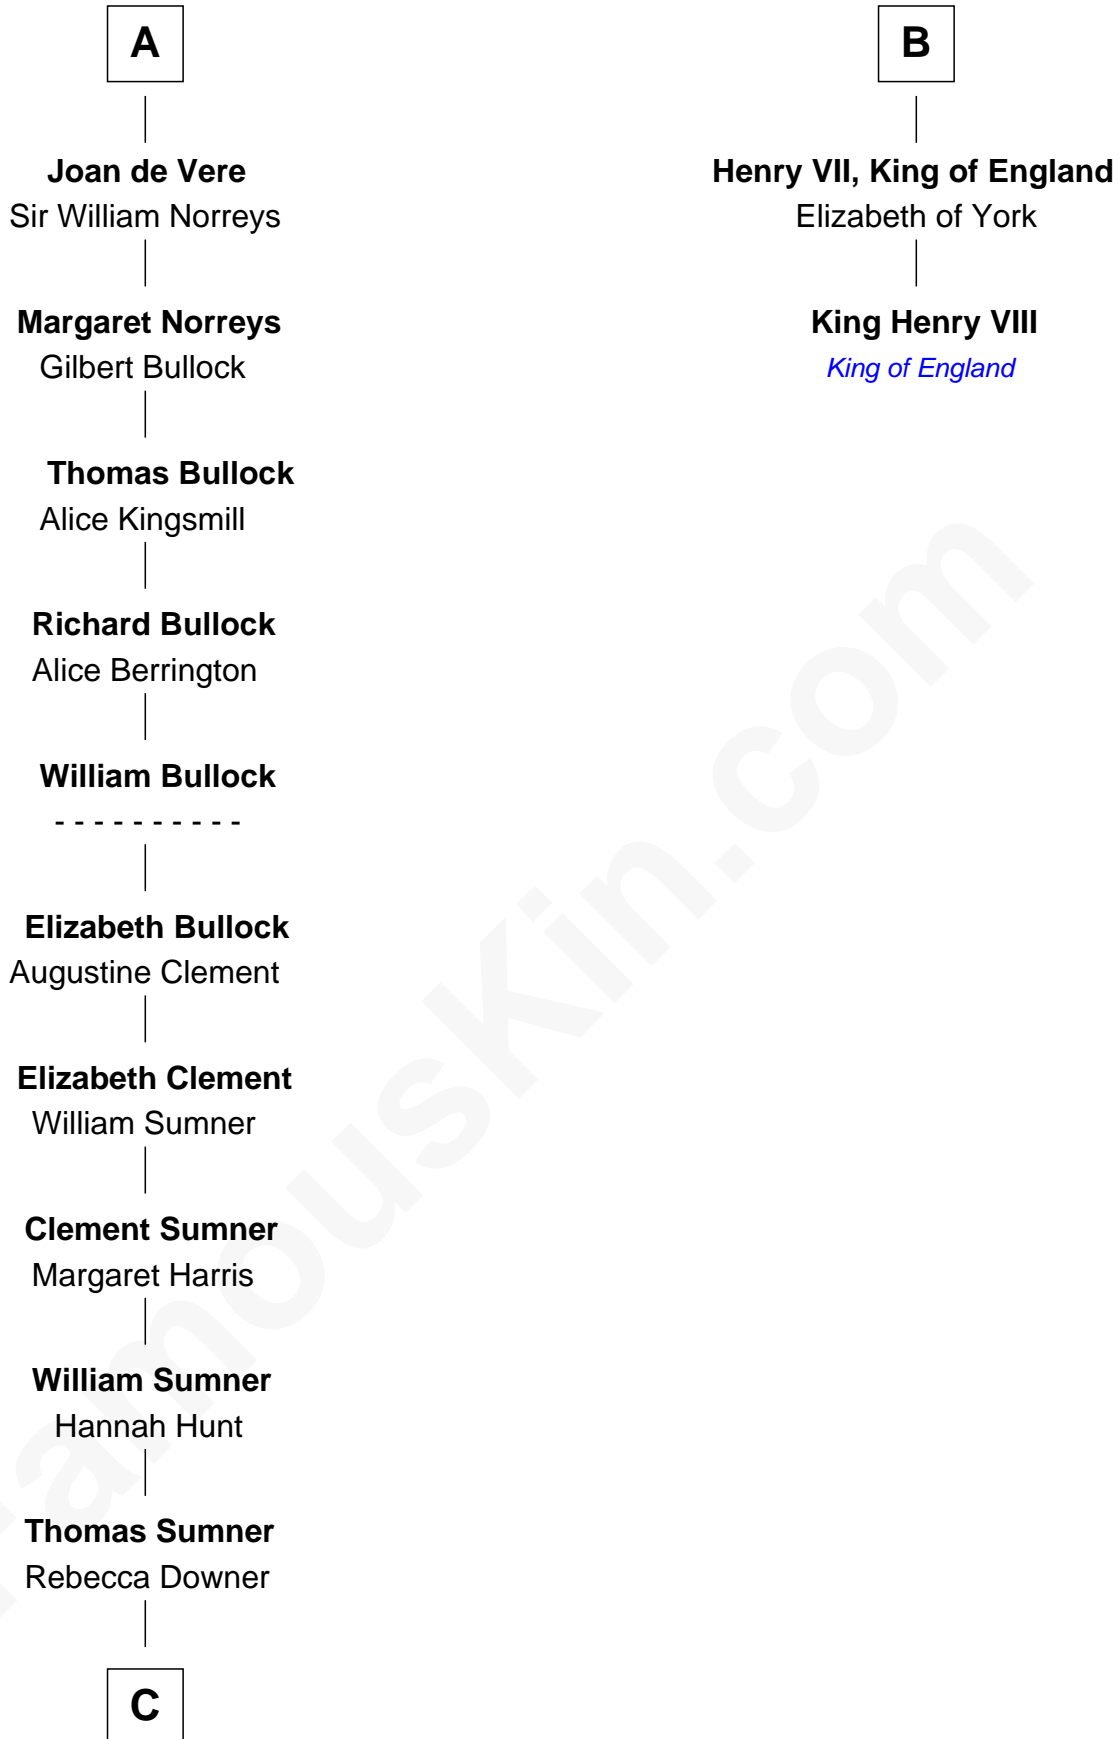

FamousKin.com Relationship Chart of

Alan Ladd
Movie Actor

8th cousin 13 times removed of

King Henry VIII
King of England

C

—
Sylvia Americana Sumner

Abram Shotwell

—
Nancy Shotwell

Alvaro Ladd

—
Oscar F. Ladd

Julia Henrietta Meigs

—
Alan Harwood Ladd

Selina Raleigh

—
Alan Ladd

Movie Actor

FamousKin.com