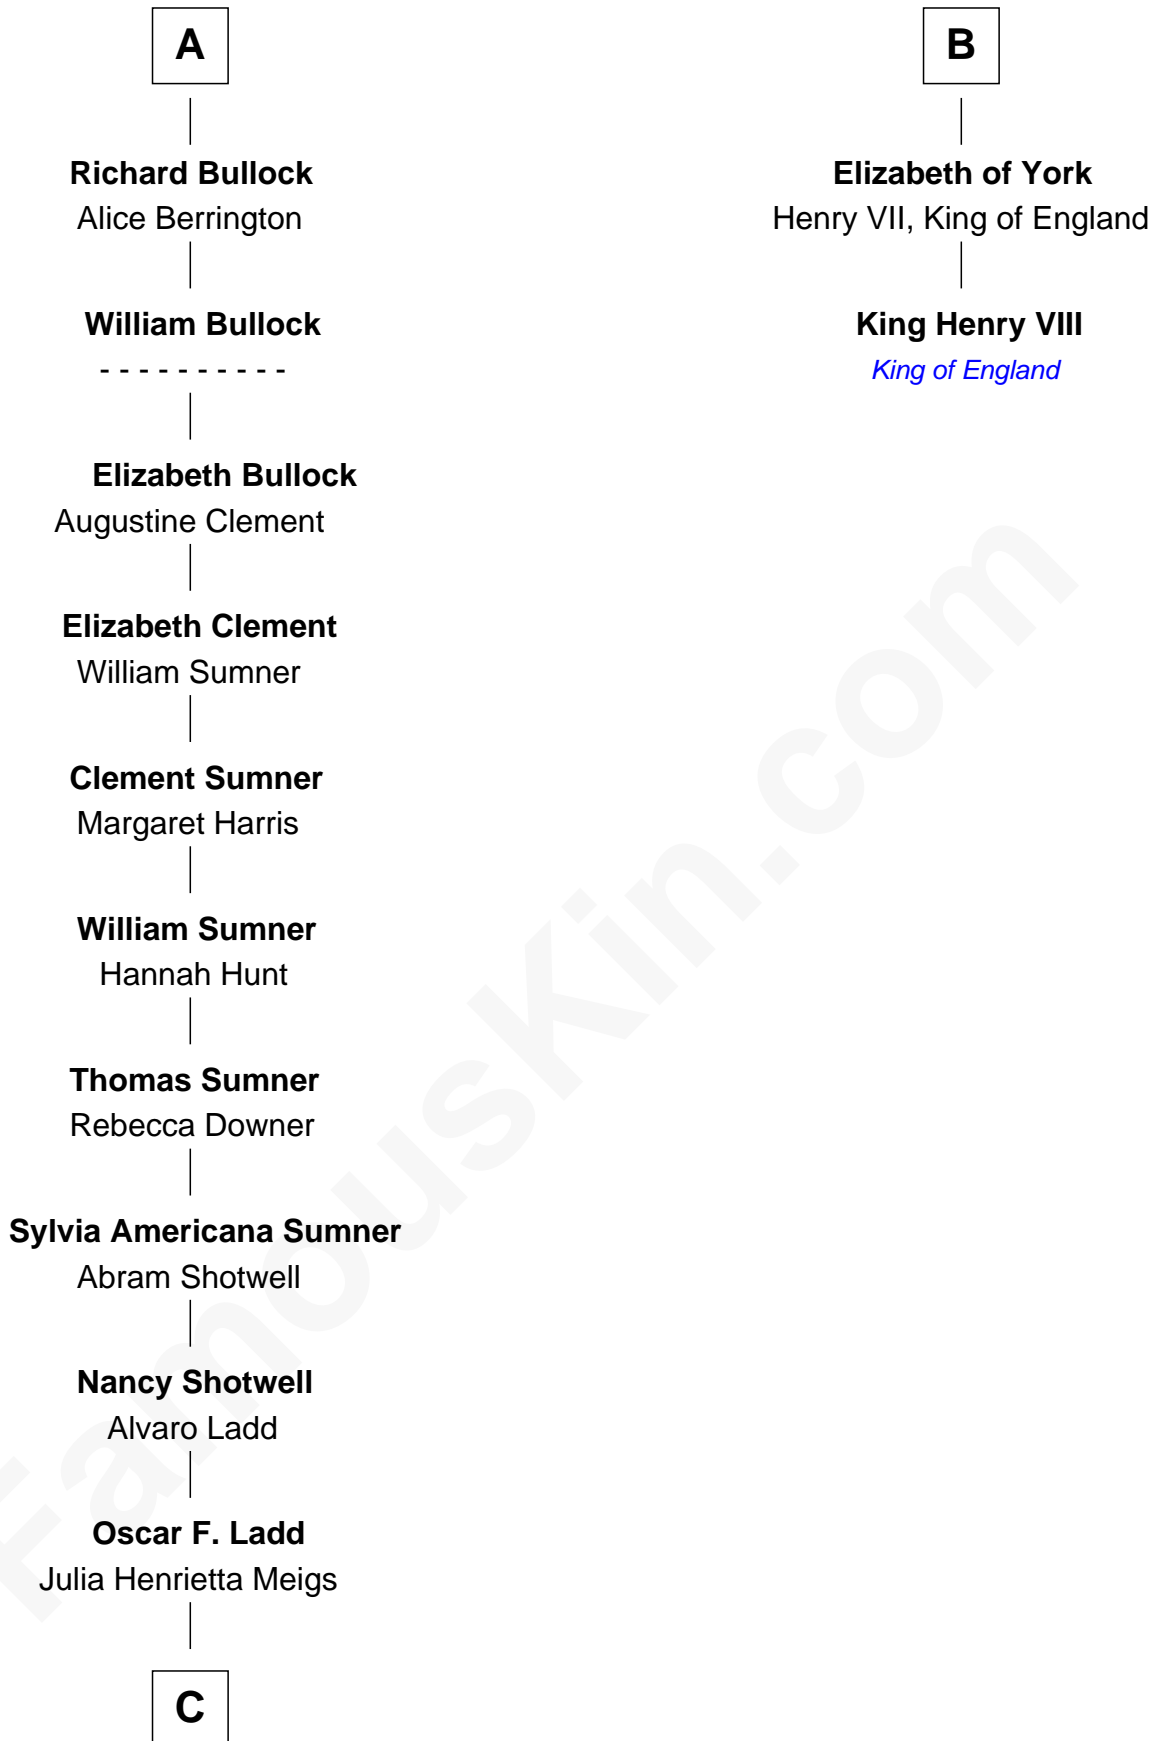

FamousKin.com Relationship Chart of

Alan Ladd
Movie Actor

8th cousin 10 times removed of

King Henry VIII
King of England

C

Alan Harwood Ladd

Selina Raleigh

Alan Ladd