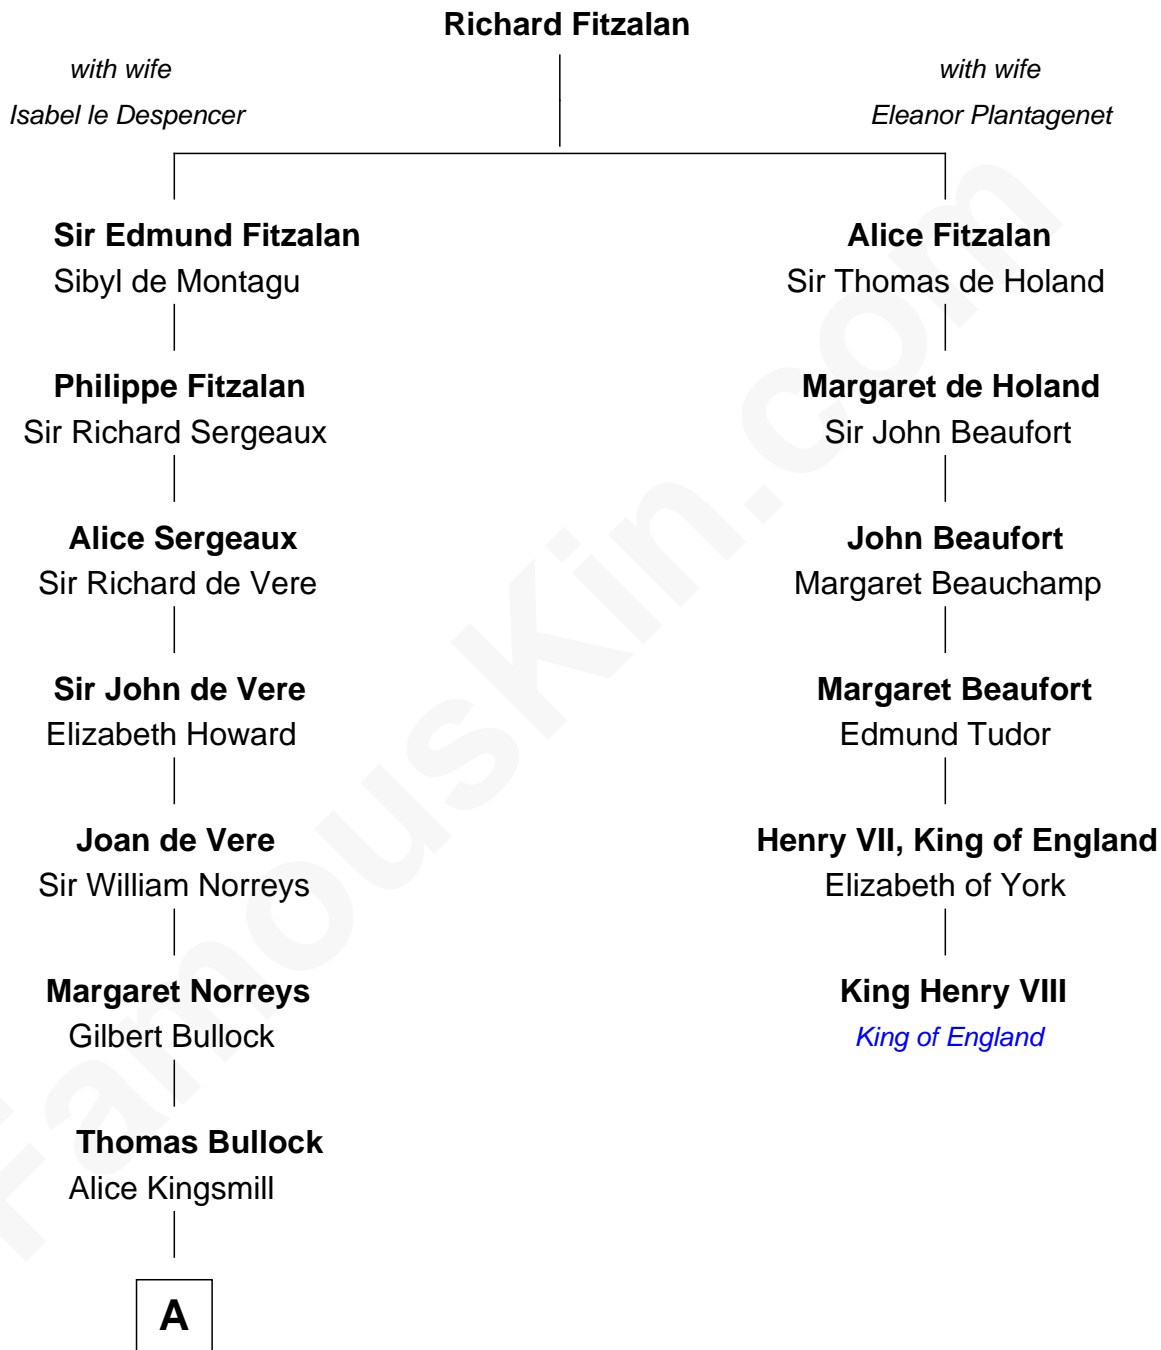

FamousKin.com Relationship Chart of

Alan Ladd

Movie Actor

5th cousin 13 times removed of

King Henry VIII

King of England

B

Alan Harwood Ladd

Selina Raleigh

Alan Ladd

Movie Actor

FamousKin.com