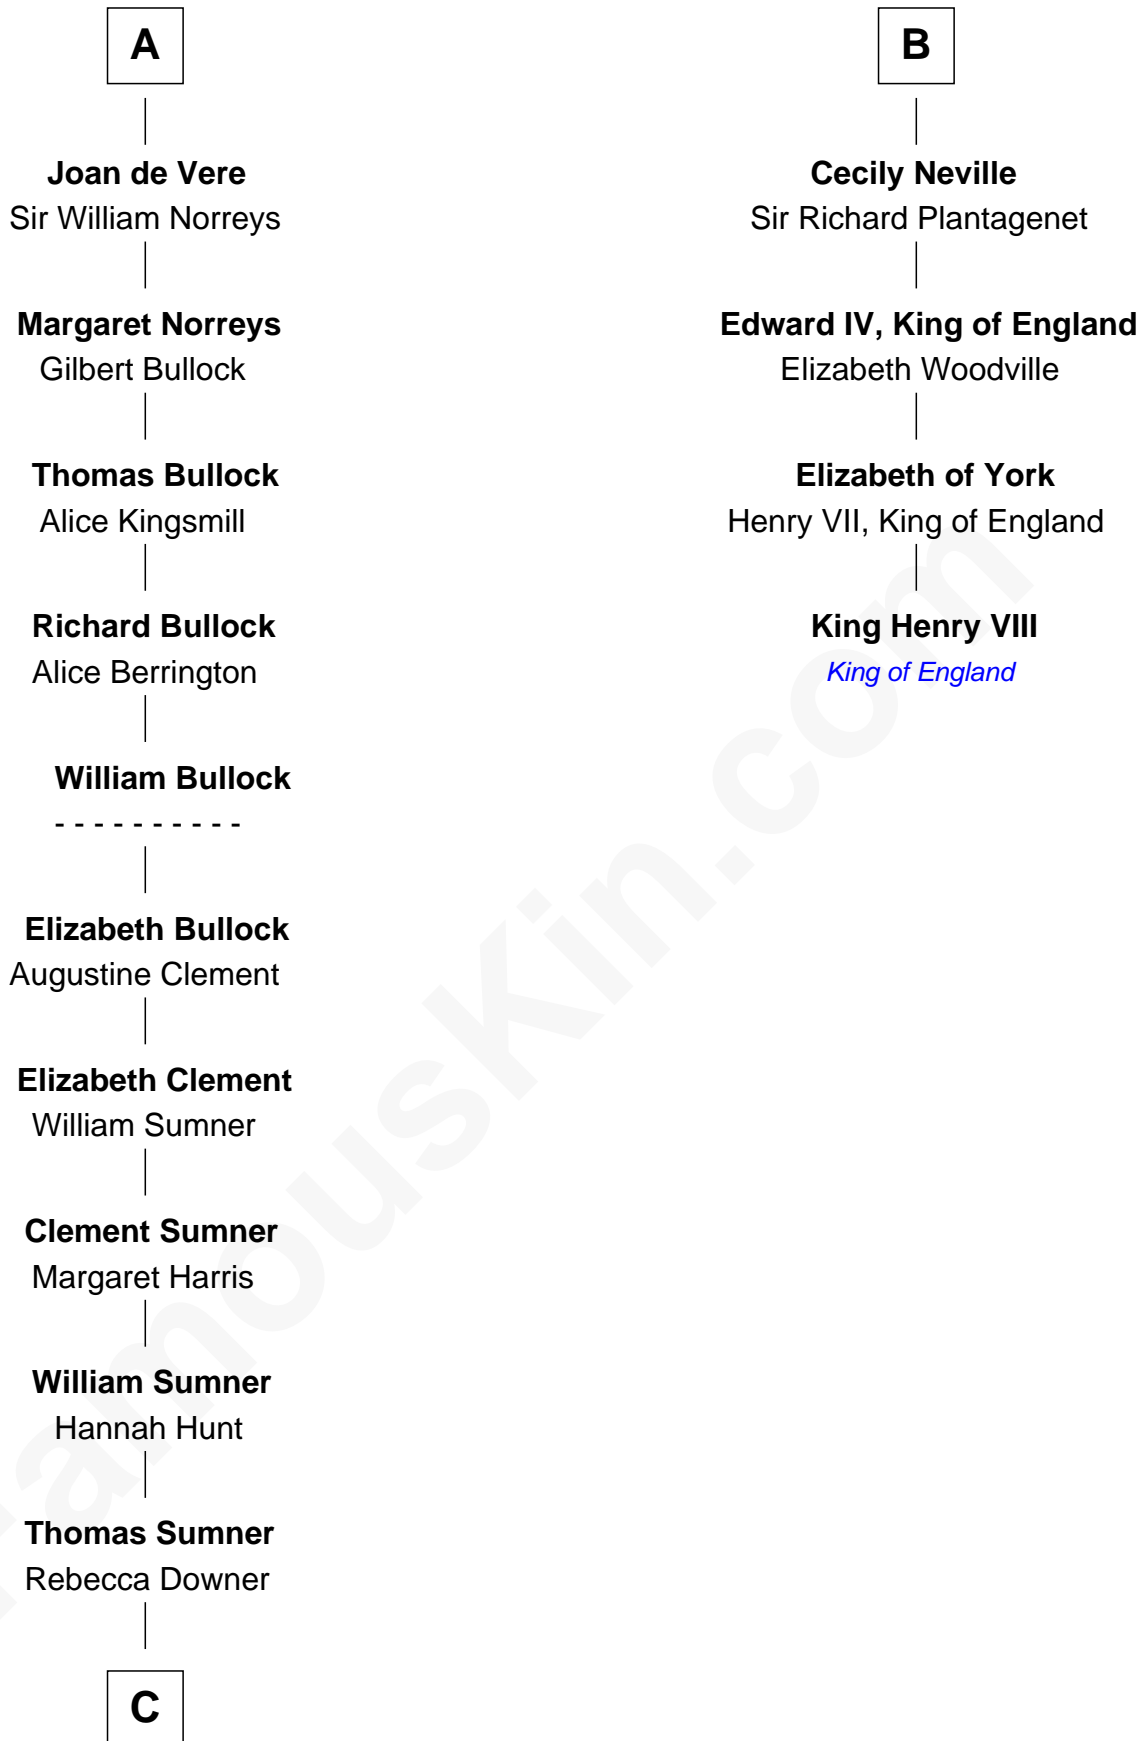

FamousKin.com Relationship Chart of

Alan Ladd
Movie Actor

10th cousin 11 times removed of

King Henry VIII
King of England

Saher de Quincy
Margaret de Beaumont

C

—
Sylvia Americana Sumner

Abram Shotwell

—
Nancy Shotwell

Alvaro Ladd

—
Oscar F. Ladd

Julia Henrietta Meigs

—
Alan Harwood Ladd

Selina Raleigh

—
Alan Ladd

Movie Actor