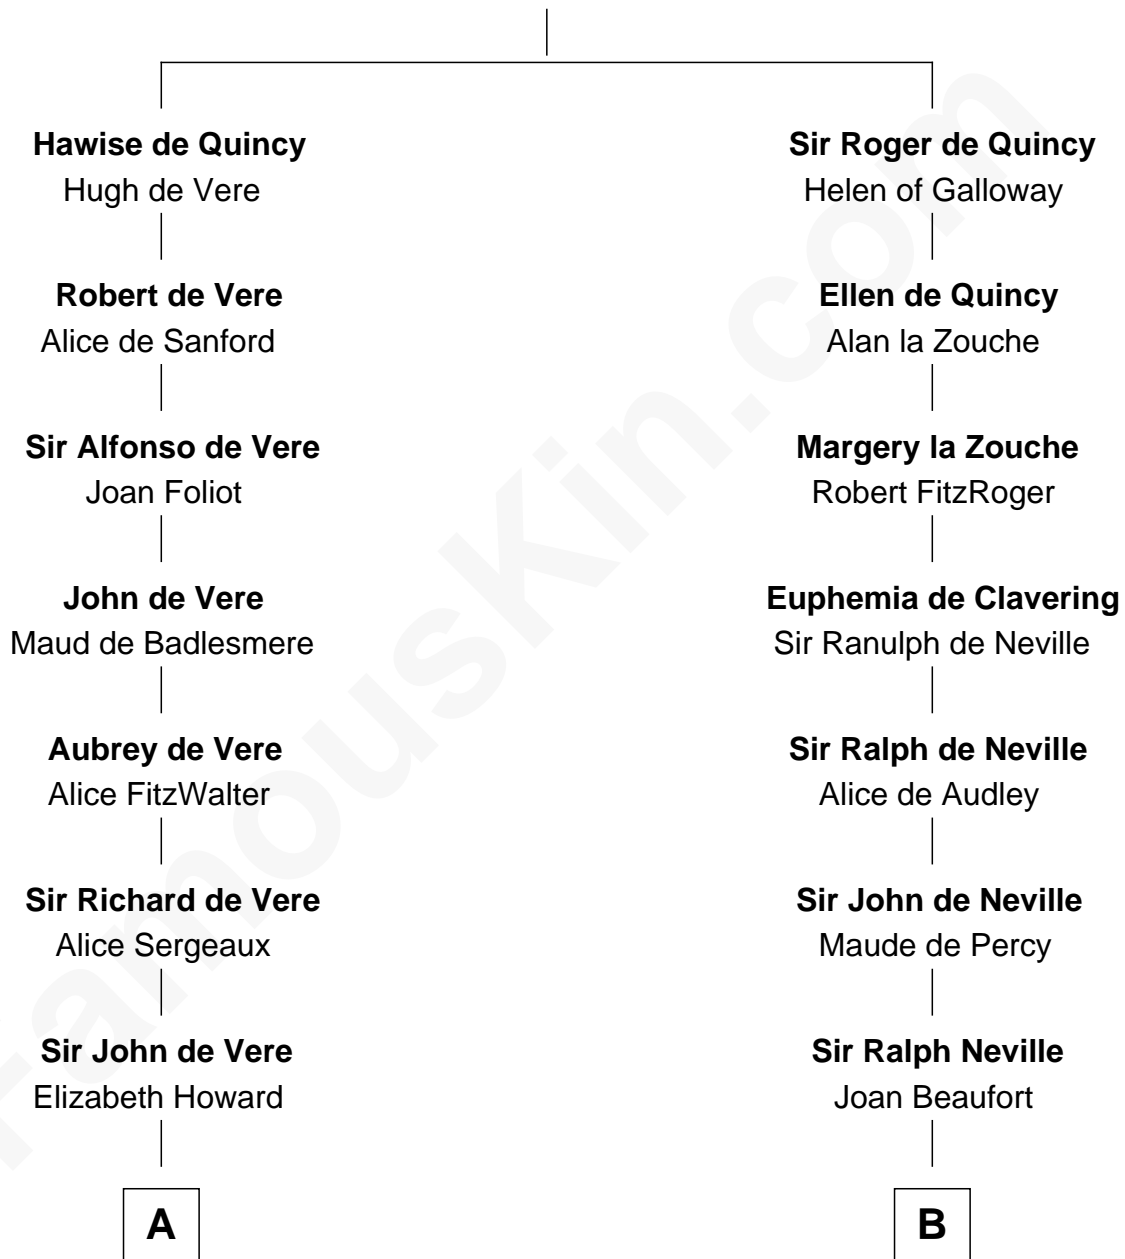

FamousKin.com Relationship Chart of

Alan Ladd
Movie Actor

10th cousin 11 times removed of

King Henry VIII
King of England

Saher de Quincy
Margaret de Beaumont

C

—
Sylvia Americana Sumner

Abram Shotwell

—
Nancy Shotwell

Alvaro Ladd

—
Oscar F. Ladd

Julia Henrietta Meigs

—
Alan Harwood Ladd

Selina Raleigh

—
Alan Ladd

Movie Actor