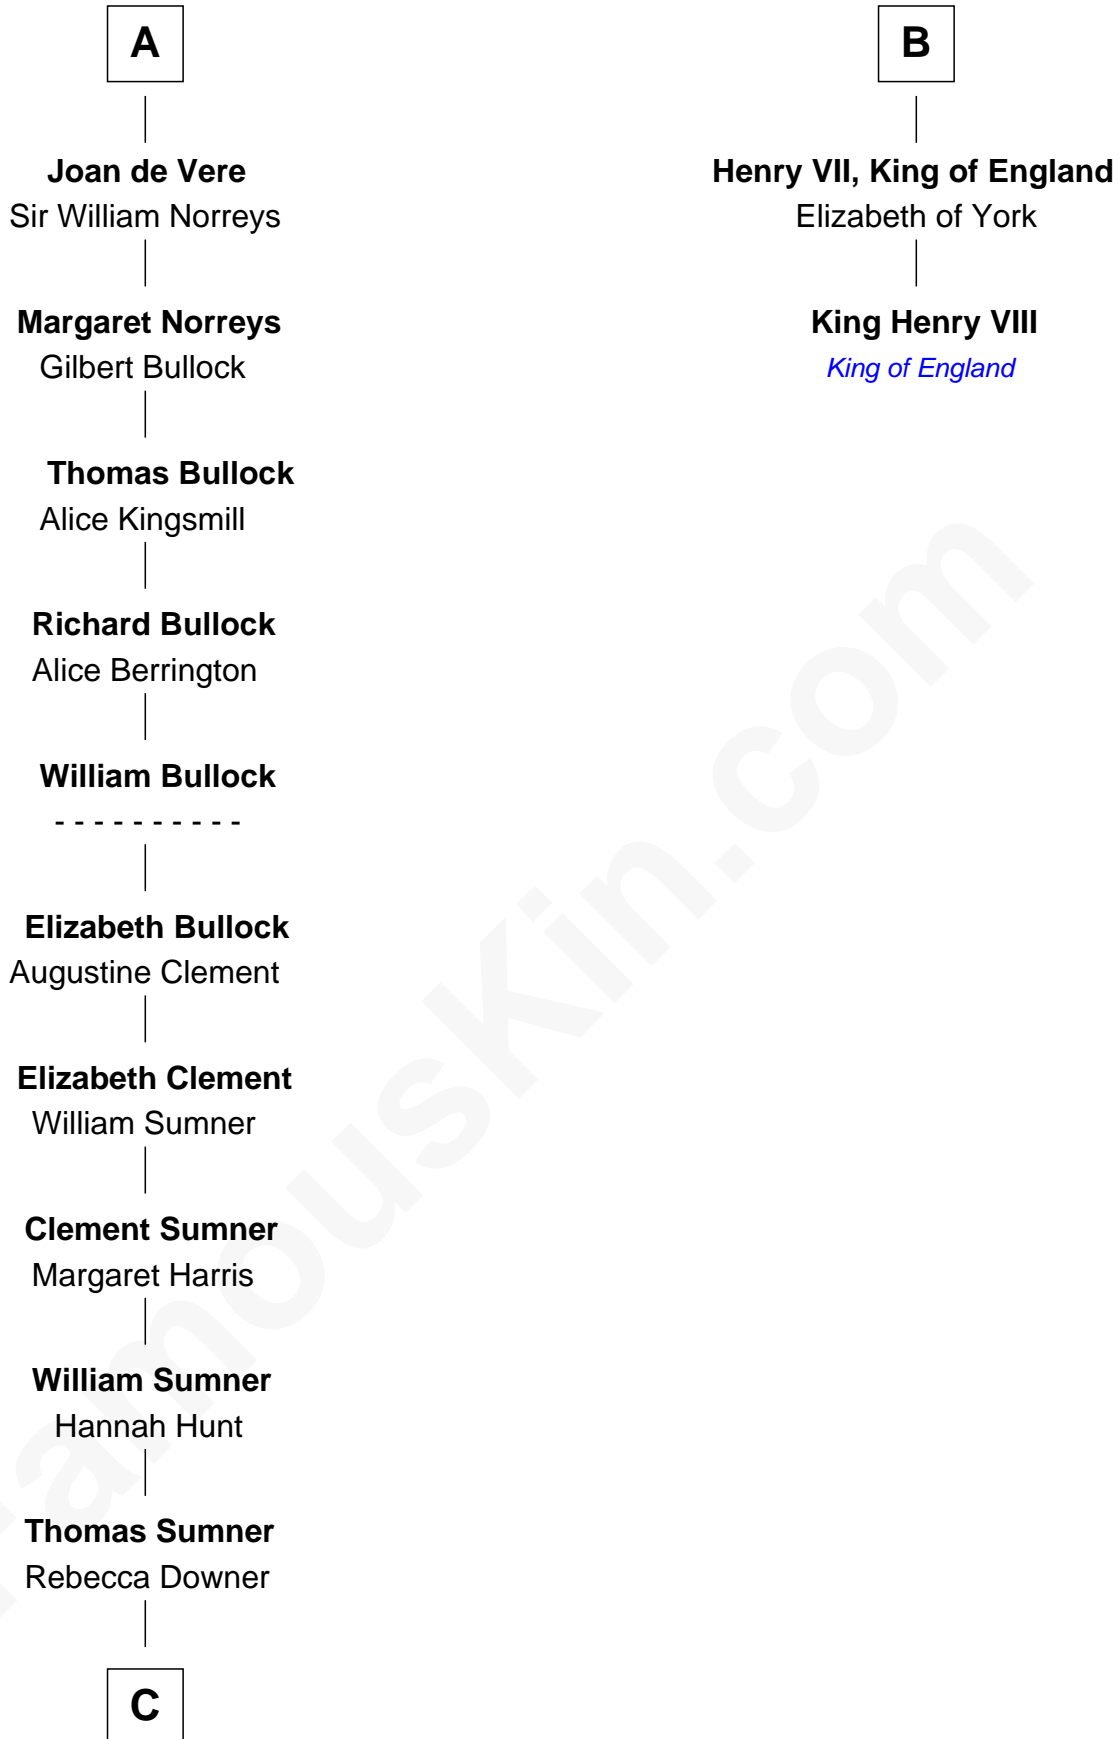

FamousKin.com Relationship Chart of

Alan Ladd
Movie Actor

8th cousin 13 times removed of

King Henry VIII
King of England

John Fitzalan
Isabel de Mortimer

C

—
Sylvia Americana Sumner

Abram Shotwell

—
Nancy Shotwell

Alvaro Ladd

—
Oscar F. Ladd

Julia Henrietta Meigs

—
Alan Harwood Ladd

Selina Raleigh

—
Alan Ladd

Movie Actor