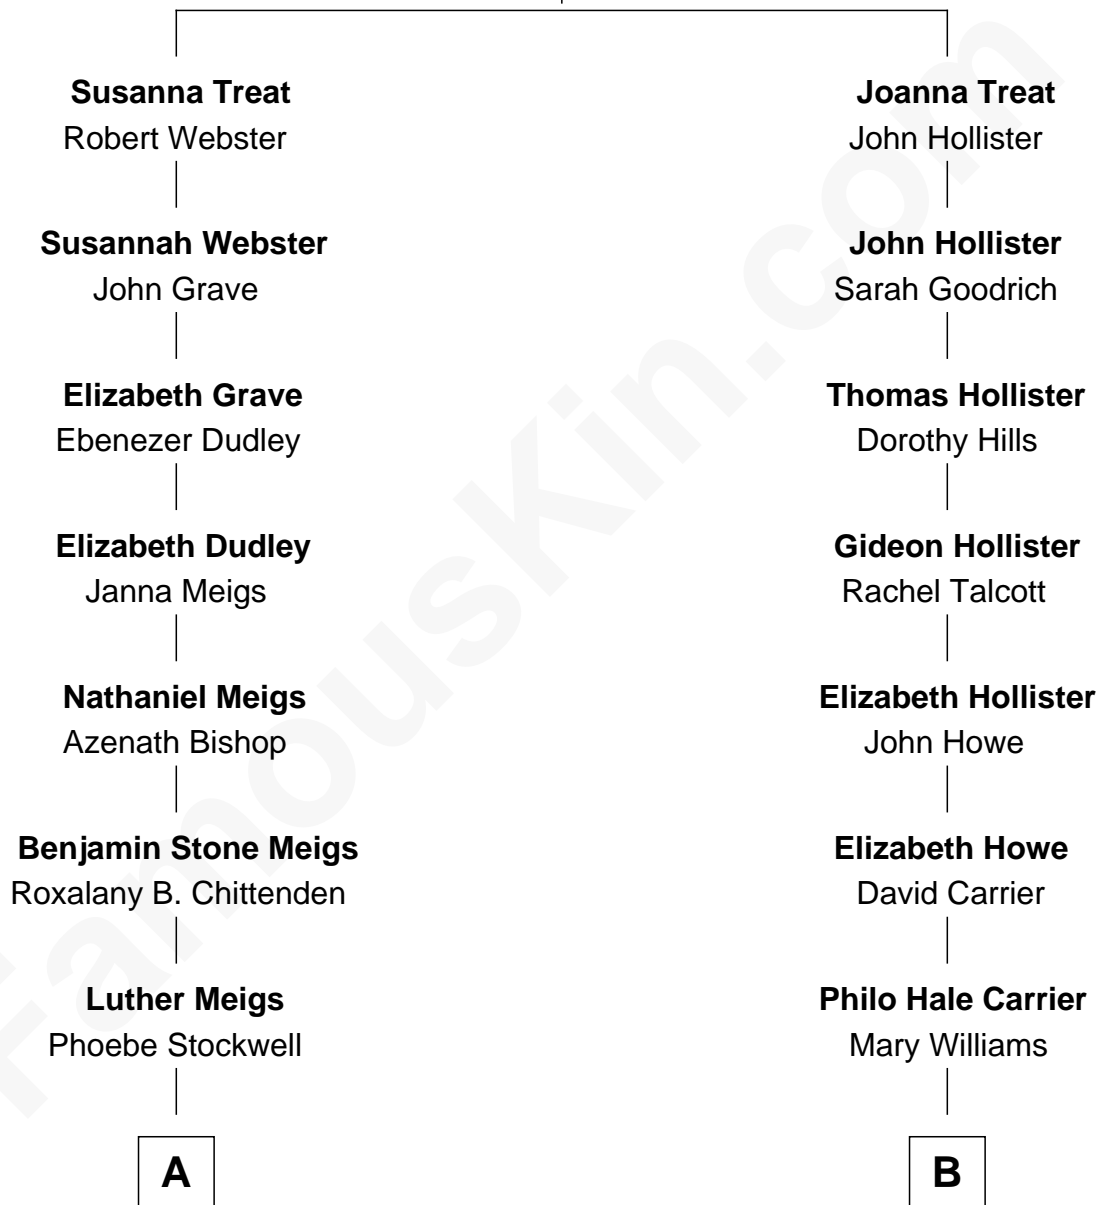

# FamousKin.com Relationship Chart of

**Alan Ladd**

*Movie Actor*

8th cousin 2 times removed of

**Willis Carrier**

*Inventor of Air Conditioning*

**Richard Treat**

Alice Gaylord

FamousKin.com