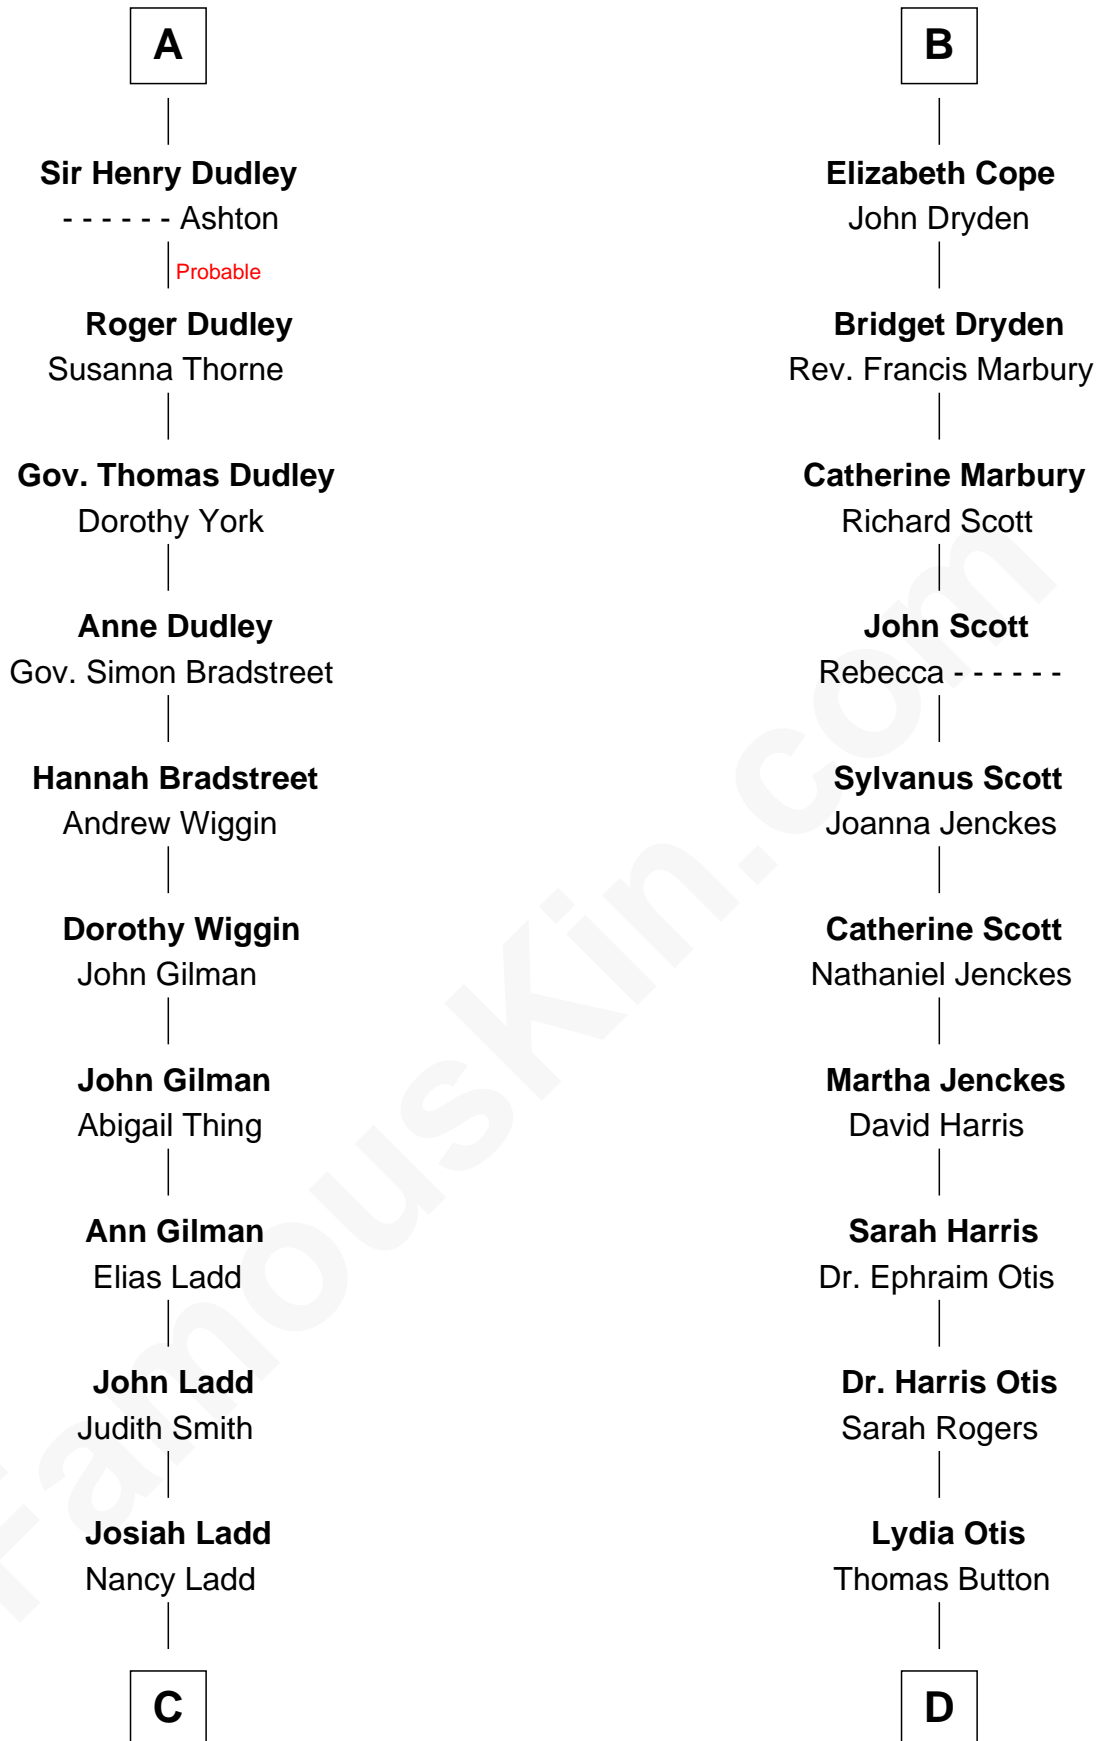

# FamousKin.com Relationship Chart of

**Alan Ladd**

*Movie Actor*

19th cousin 1 time removed of

**Willis Carrier**

*Inventor of Air Conditioning*

**Ralph de Stafford**

Margaret de Audley

John de Ferrers

**Robert de Ferrers**

Margaret Despencer

**Phillippa Ferrers**

Sir Thomas Greene

**Elizabeth Greene**

William Raleigh

**Sir Edward Raleigh**

Margaret Verney

**Sir Edward Raleigh**

Anne Chamberlayne

**Bridget Raleigh**

Sir John Cope

**B**

**C**

**Alvaro Ladd**  
Nancy Shotwell

**Oscar F. Ladd**  
Julia Henrietta Meigs

**Alan Harwood Ladd**  
Selina Raleigh

**Alan Ladd**  
*Movie Actor*

**D**

**Ann Elizabeth Button**  
David Joy Haviland

**Elizabeth R. Haviland**  
Duane Williams Carrier