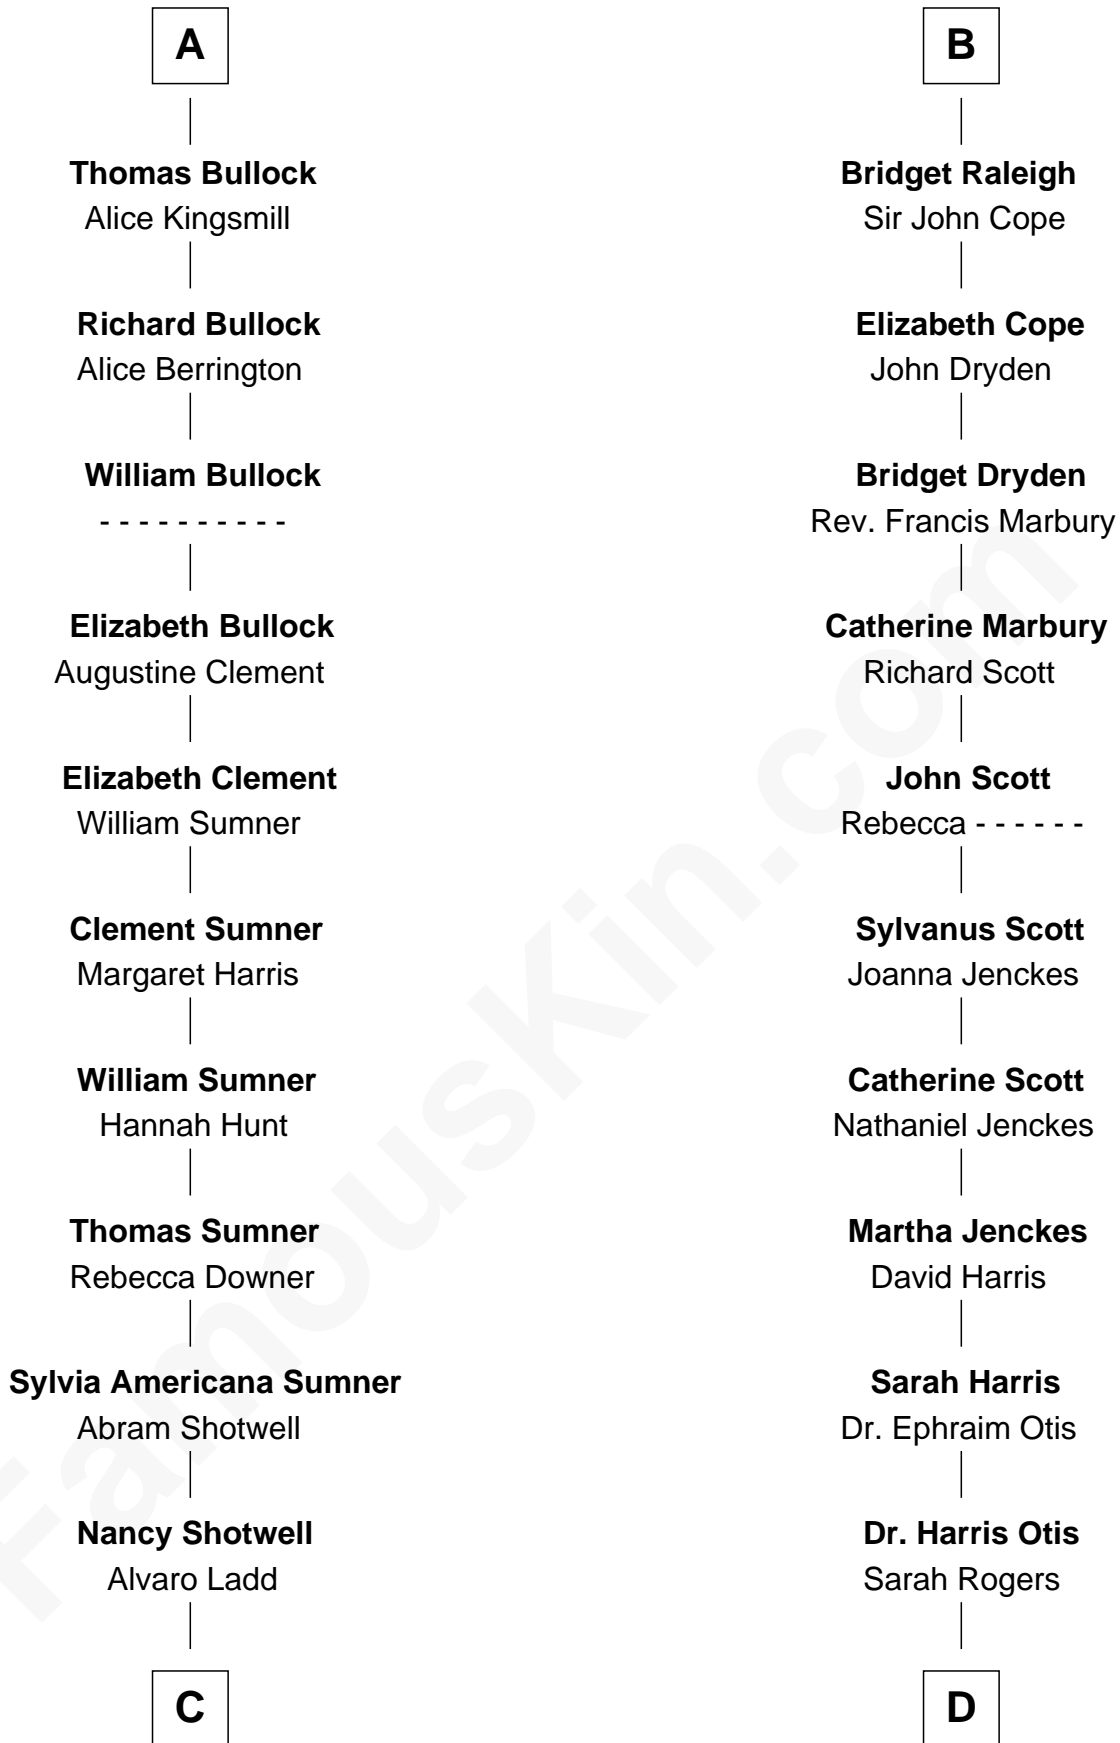

# FamousKin.com Relationship Chart of

**Alan Ladd**

*Movie Actor*

19th cousin 1 time removed of

**Willis Carrier**

*Inventor of Air Conditioning*

**Edmund Fitzalan**

Alice de Warenne

**C**

**Oscar F. Ladd**  
Julia Henrietta Meigs

**Alan Harwood Ladd**  
Selina Raleigh

**Alan Ladd**  
*Movie Actor*

**D**

**Lydia Otis**  
Thomas Button

**Ann Elizabeth Button**  
David Joy Haviland

**Elizabeth R. Haviland**  
Duane Williams Carrier