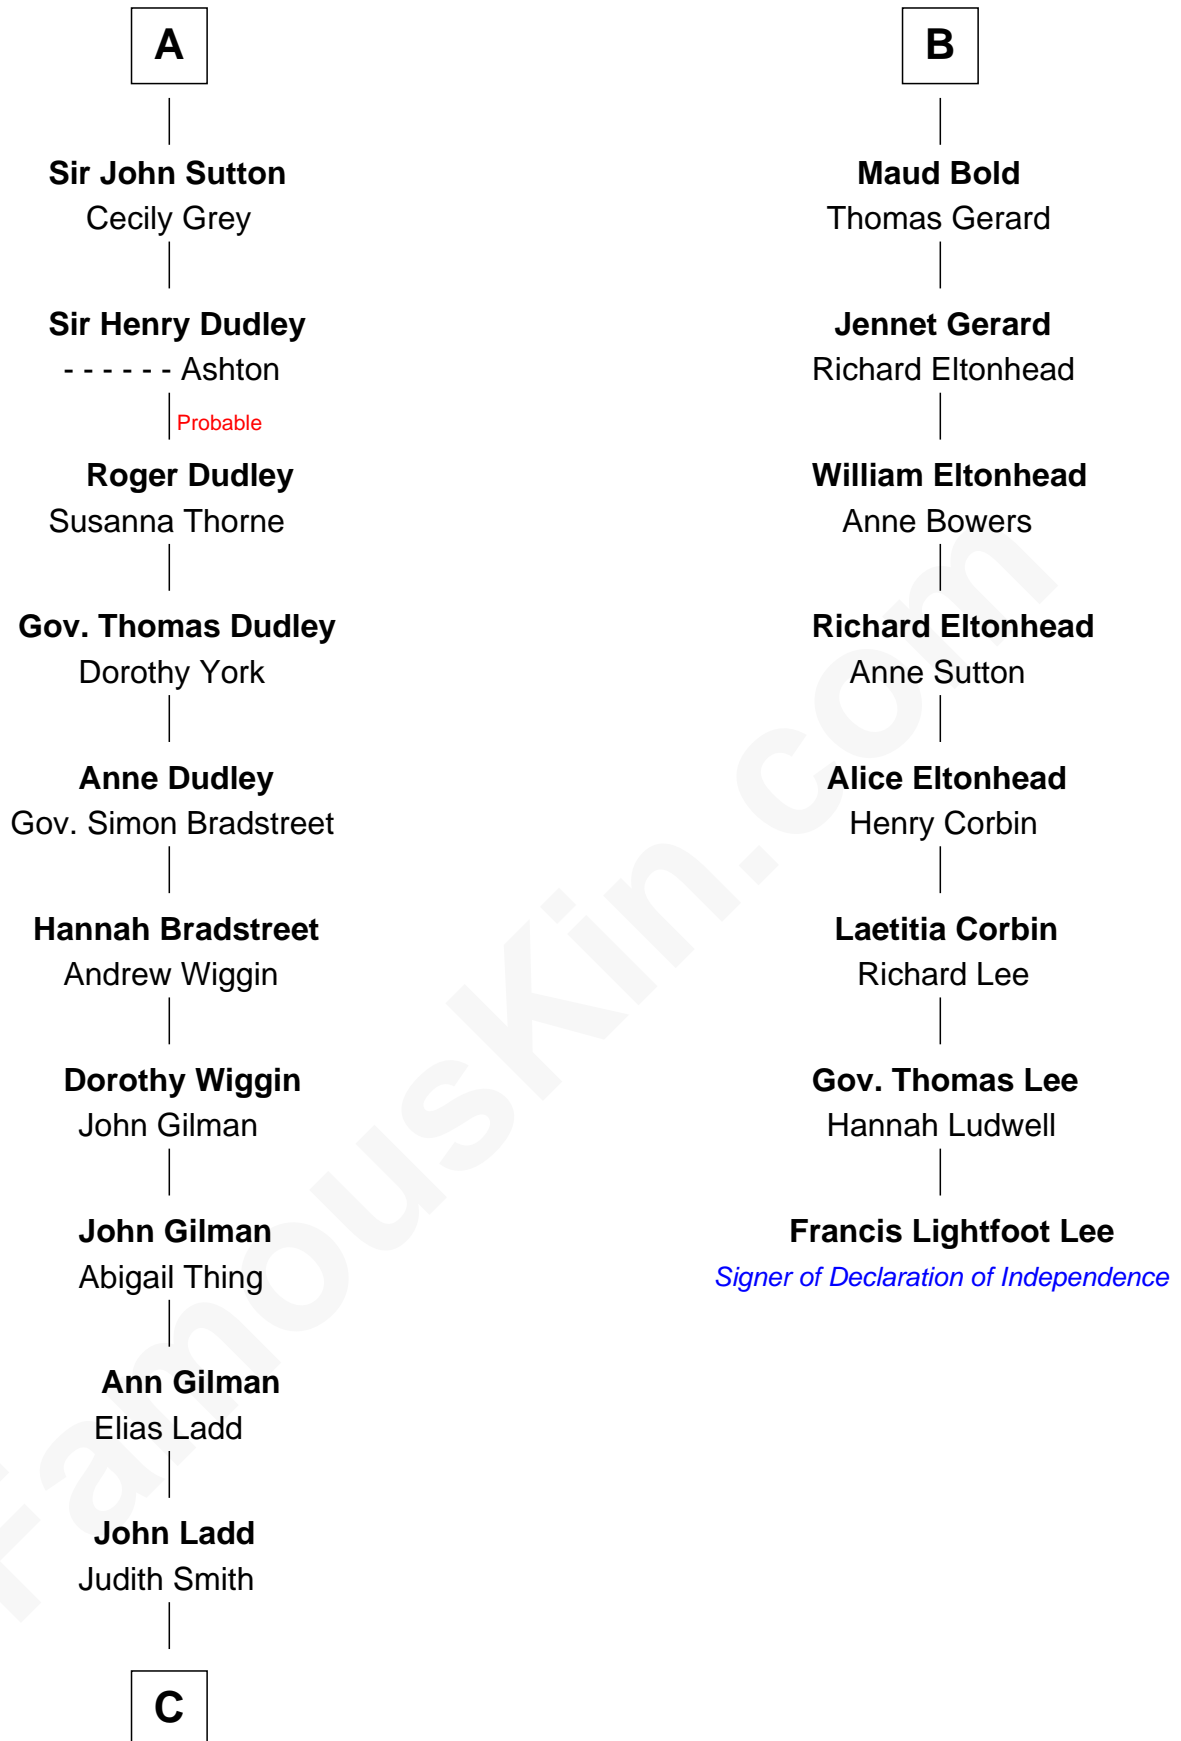

# FamousKin.com Relationship Chart of

**Alan Ladd**  
*Movie Actor*

14th cousin 7 times removed of

**Francis Lightfoot Lee**  
*Signer of the Declaration of Independence*

**C**

—  
**Josiah Ladd**

Nancy Ladd

—  
**Alvaro Ladd**

Nancy Shotwell

—  
**Oscar F. Ladd**

Julia Henrietta Meigs

—  
**Alan Harwood Ladd**

Selina Raleigh

—  
**Alan Ladd**

*Movie Actor*