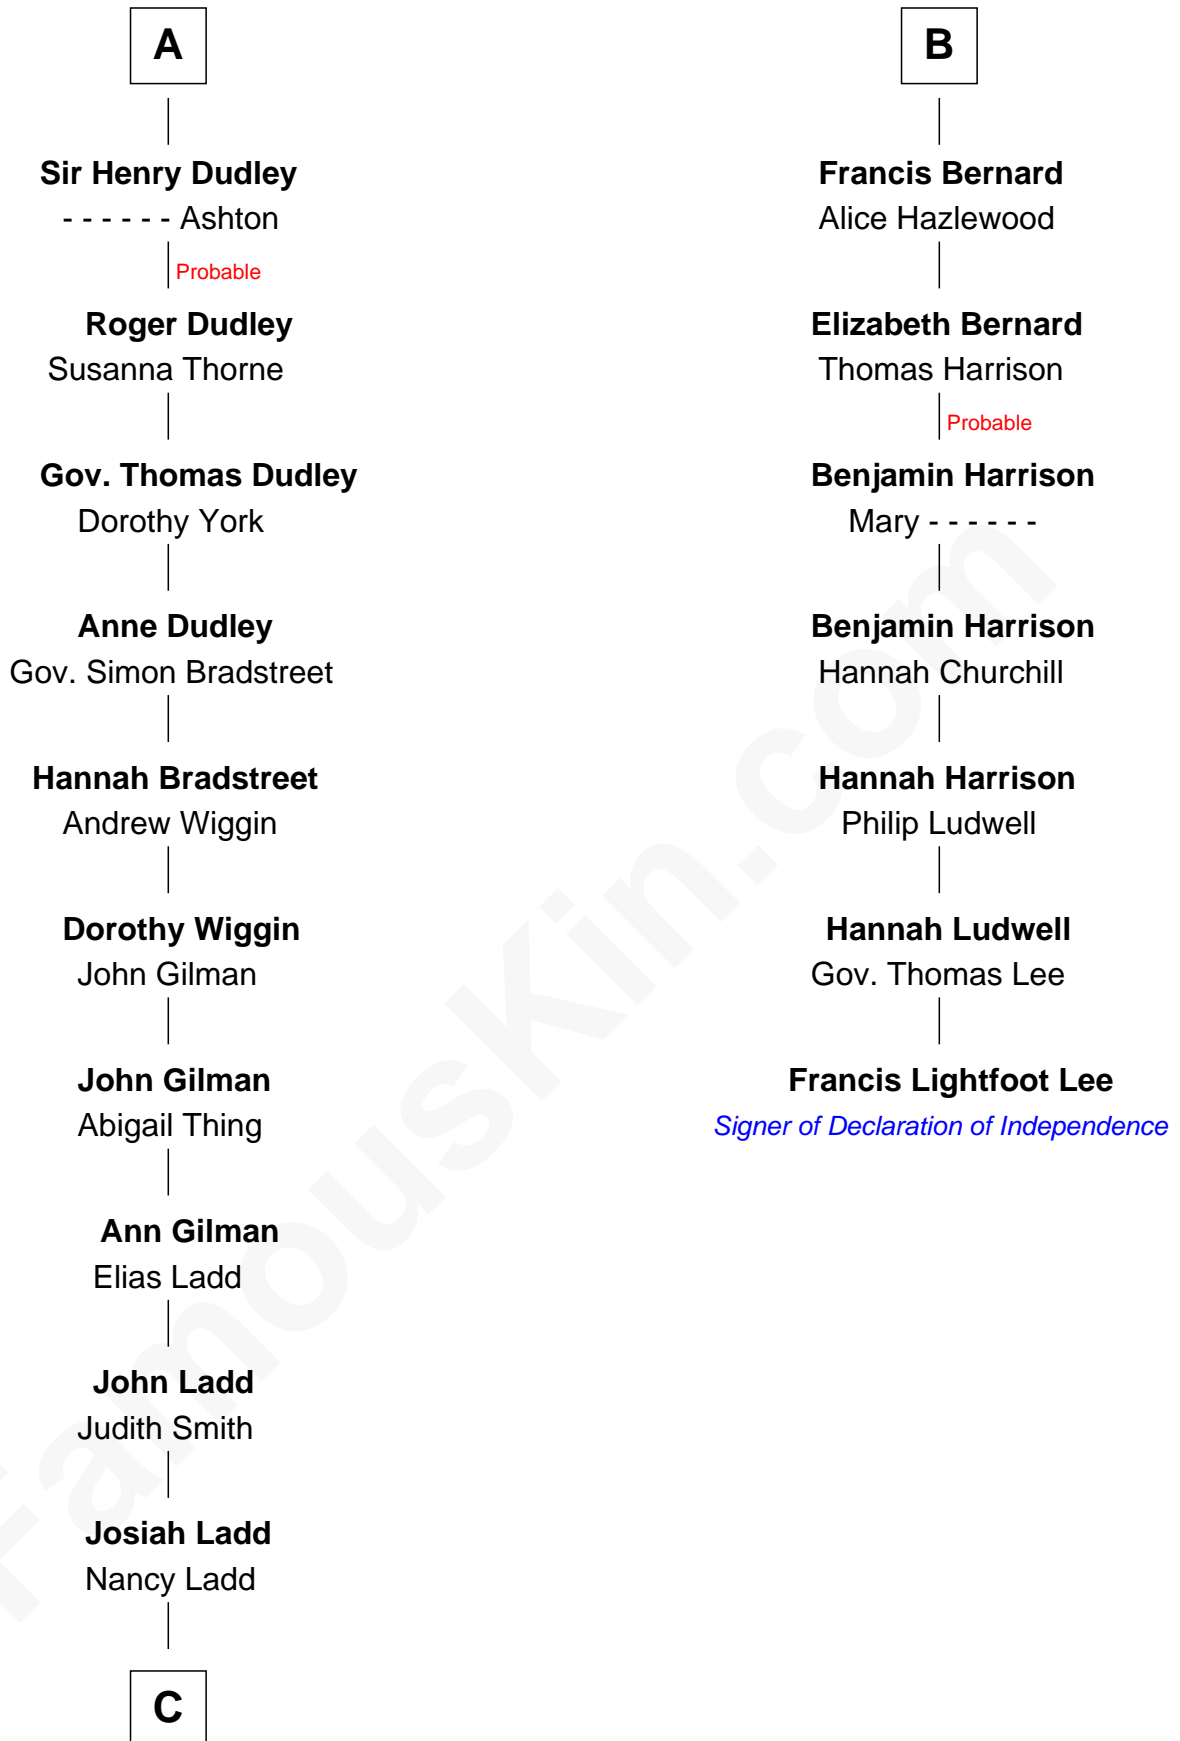

# FamousKin.com Relationship Chart of

**Alan Ladd**  
*Movie Actor*

13th cousin 7 times removed of

**Francis Lightfoot Lee**  
*Signer of the Declaration of Independence*

**C**

—  
**Alvaro Ladd**  
Nancy Shotwell

—  
**Oscar F. Ladd**  
Julia Henrietta Meigs

—  
**Alan Harwood Ladd**  
Selina Raleigh

—  
**Alan Ladd**  
*Movie Actor*

FamousKin.com