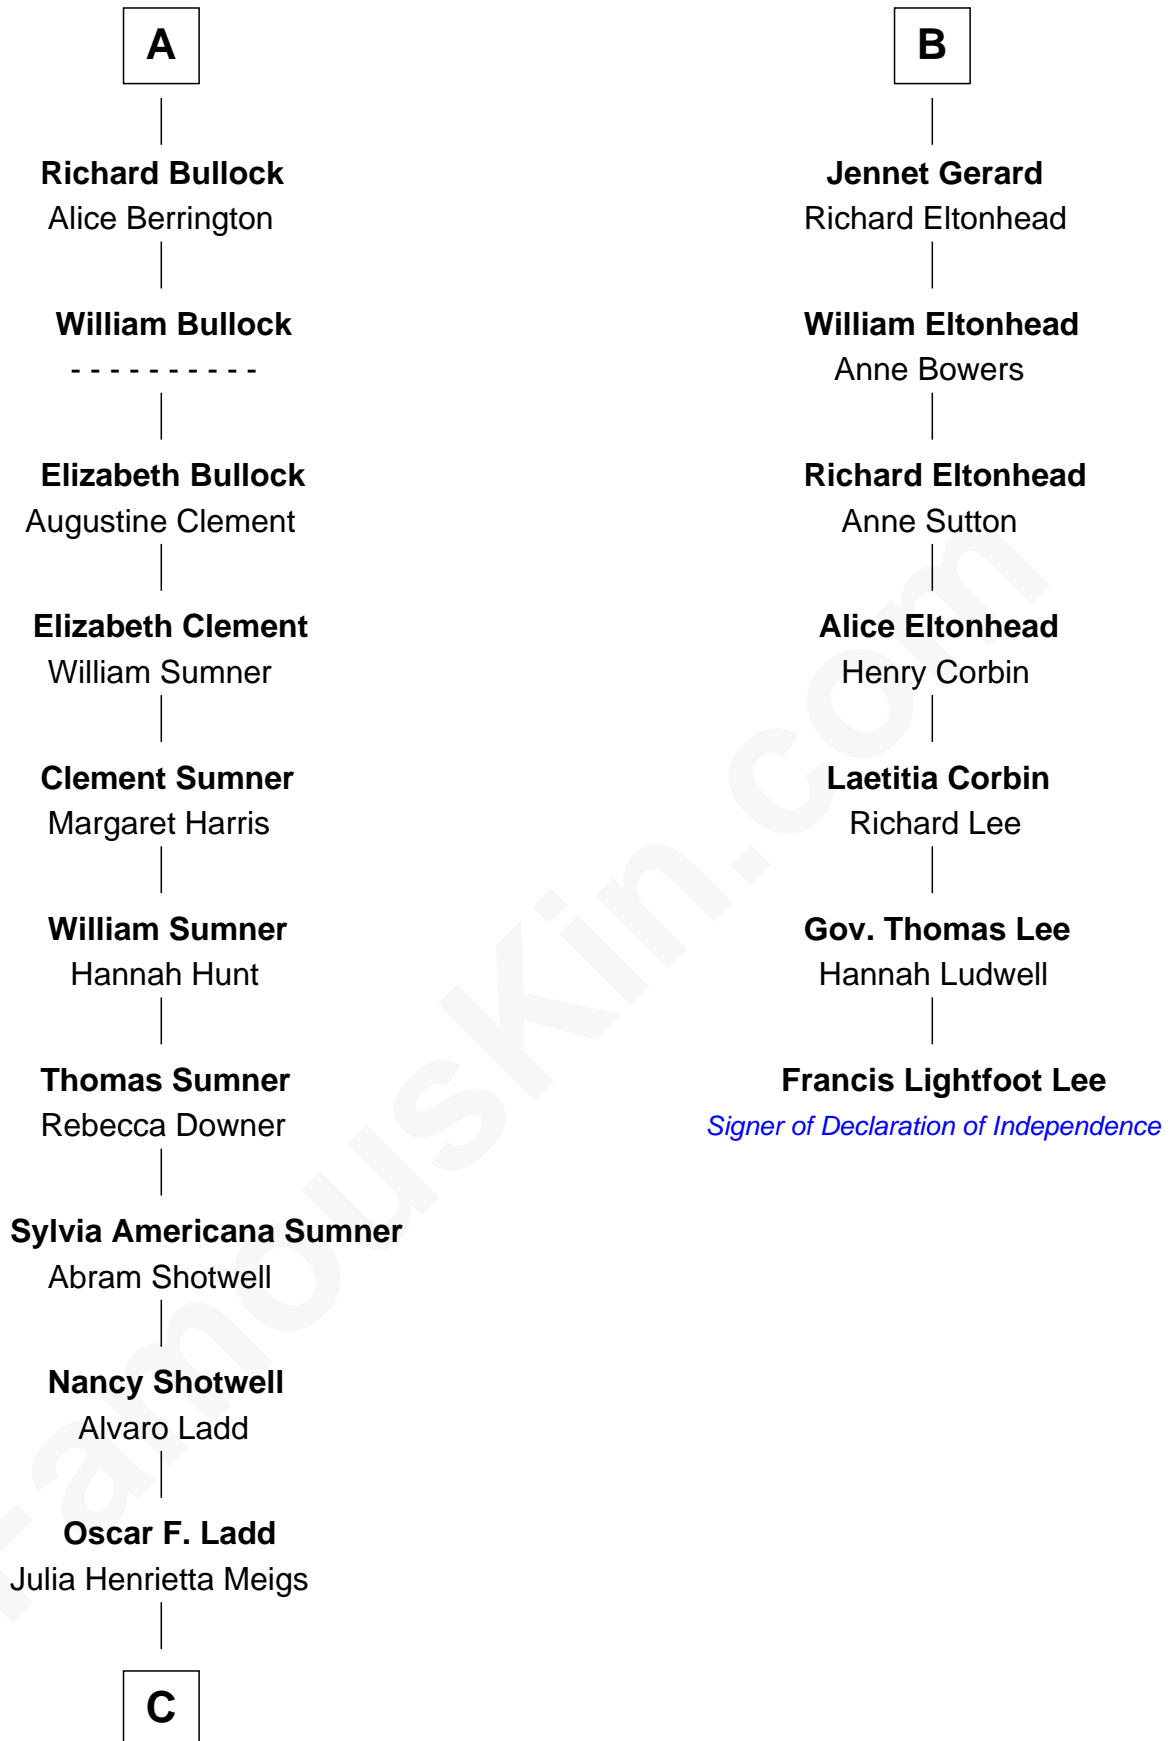

FamousKin.com Relationship Chart of

Alan Ladd
Movie Actor

13th cousin 5 times removed of

Francis Lightfoot Lee
Signer of the Declaration of Independence

C

—
Alan Harwood Ladd

Selina Raleigh

—
Alan Ladd

Movie Actor

FamousKin.com