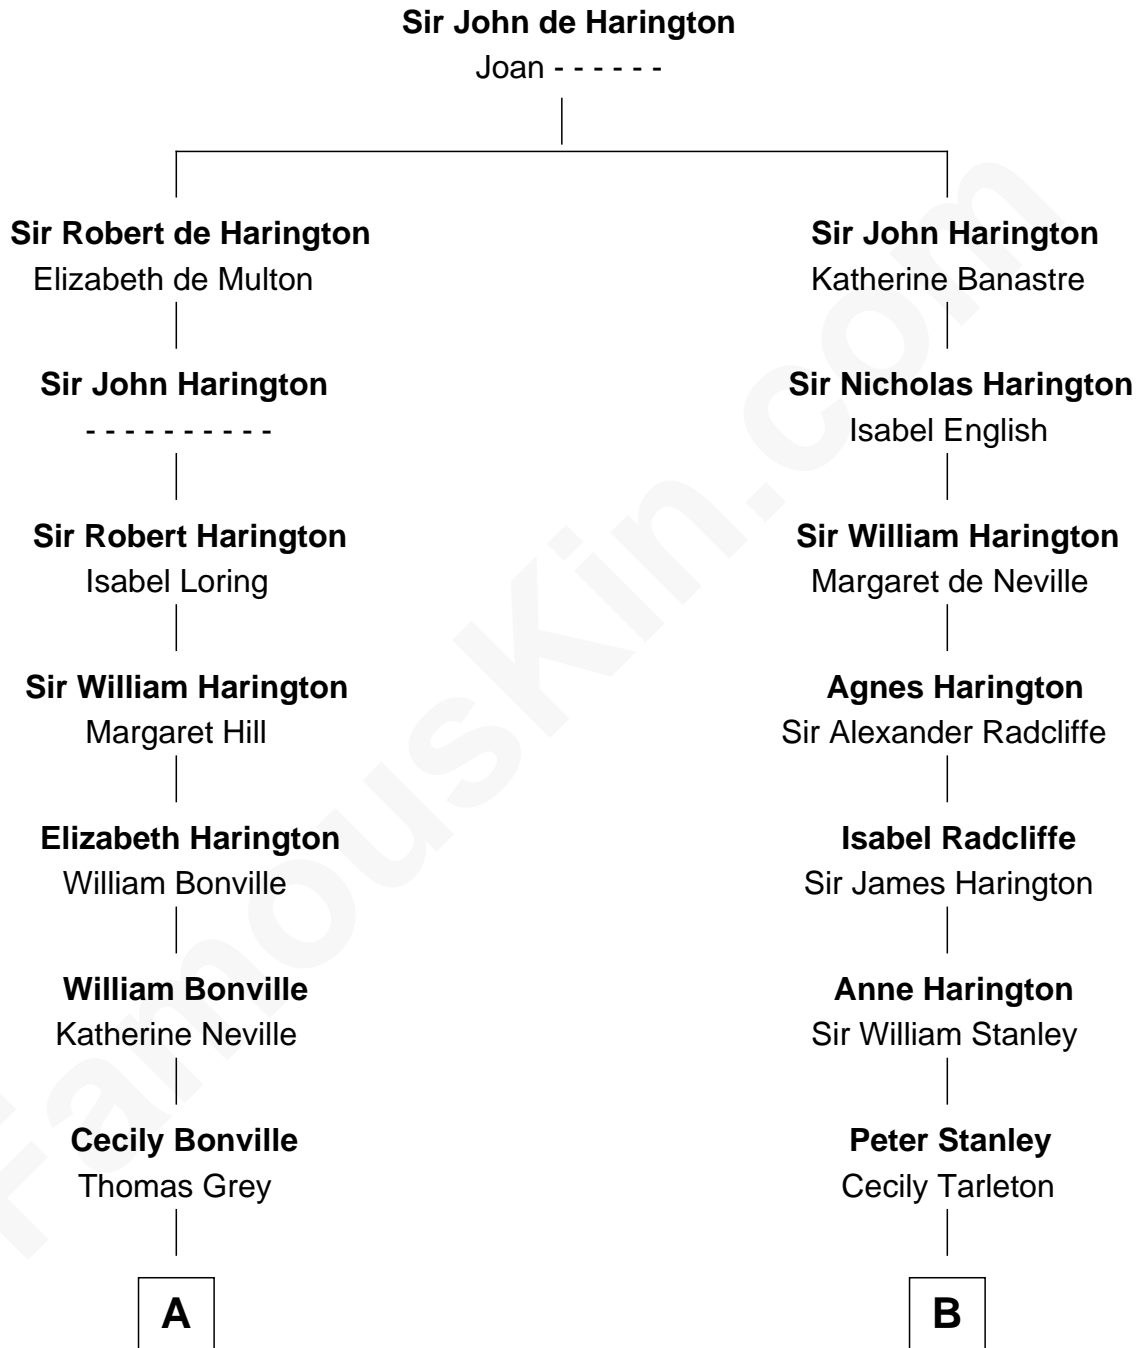

FamousKin.com Relationship Chart of

Alan Ladd
Movie Actor

12th cousin 9 times removed of

Francis Lightfoot Lee
Signer of the Declaration of Independence

C

—
Josiah Ladd

Nancy Ladd

—
Alvaro Ladd

Nancy Shotwell

—
Oscar F. Ladd
Julia Henrietta Meigs

—
Alan Harwood Ladd

Selina Raleigh

—
Alan Ladd

Movie Actor