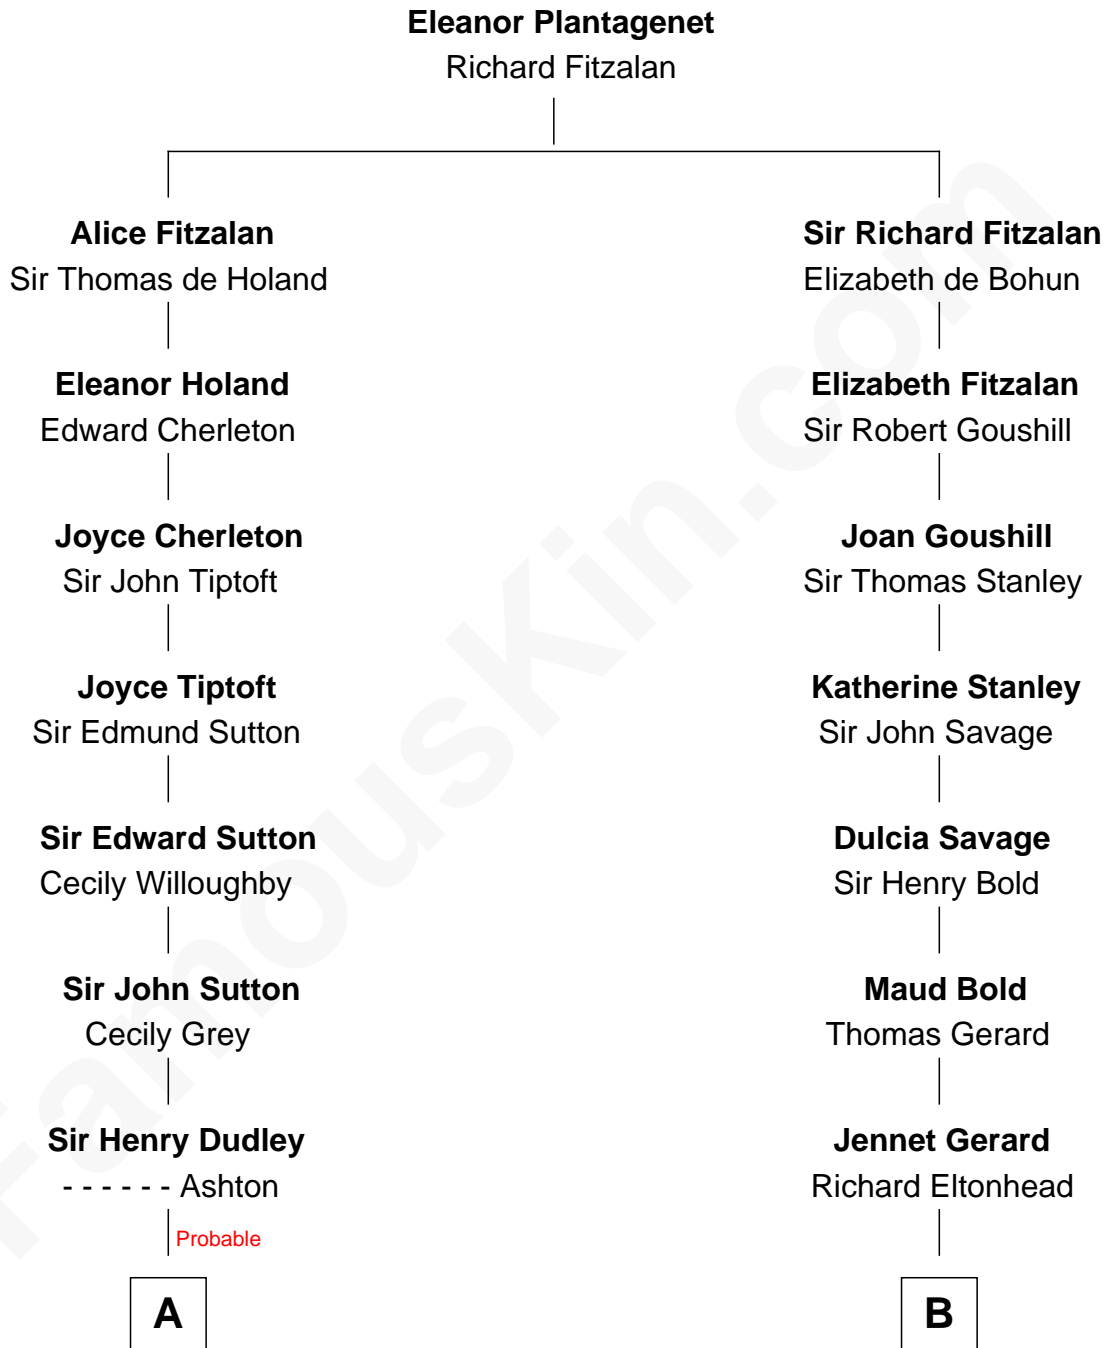

FamousKin.com Relationship Chart of

Alan Ladd
Movie Actor

12th cousin 7 times removed of

Francis Lightfoot Lee
Signer of the Declaration of Independence

C

—
Oscar F. Ladd
Julia Henrietta Meigs

—
Alan Harwood Ladd
Selina Raleigh