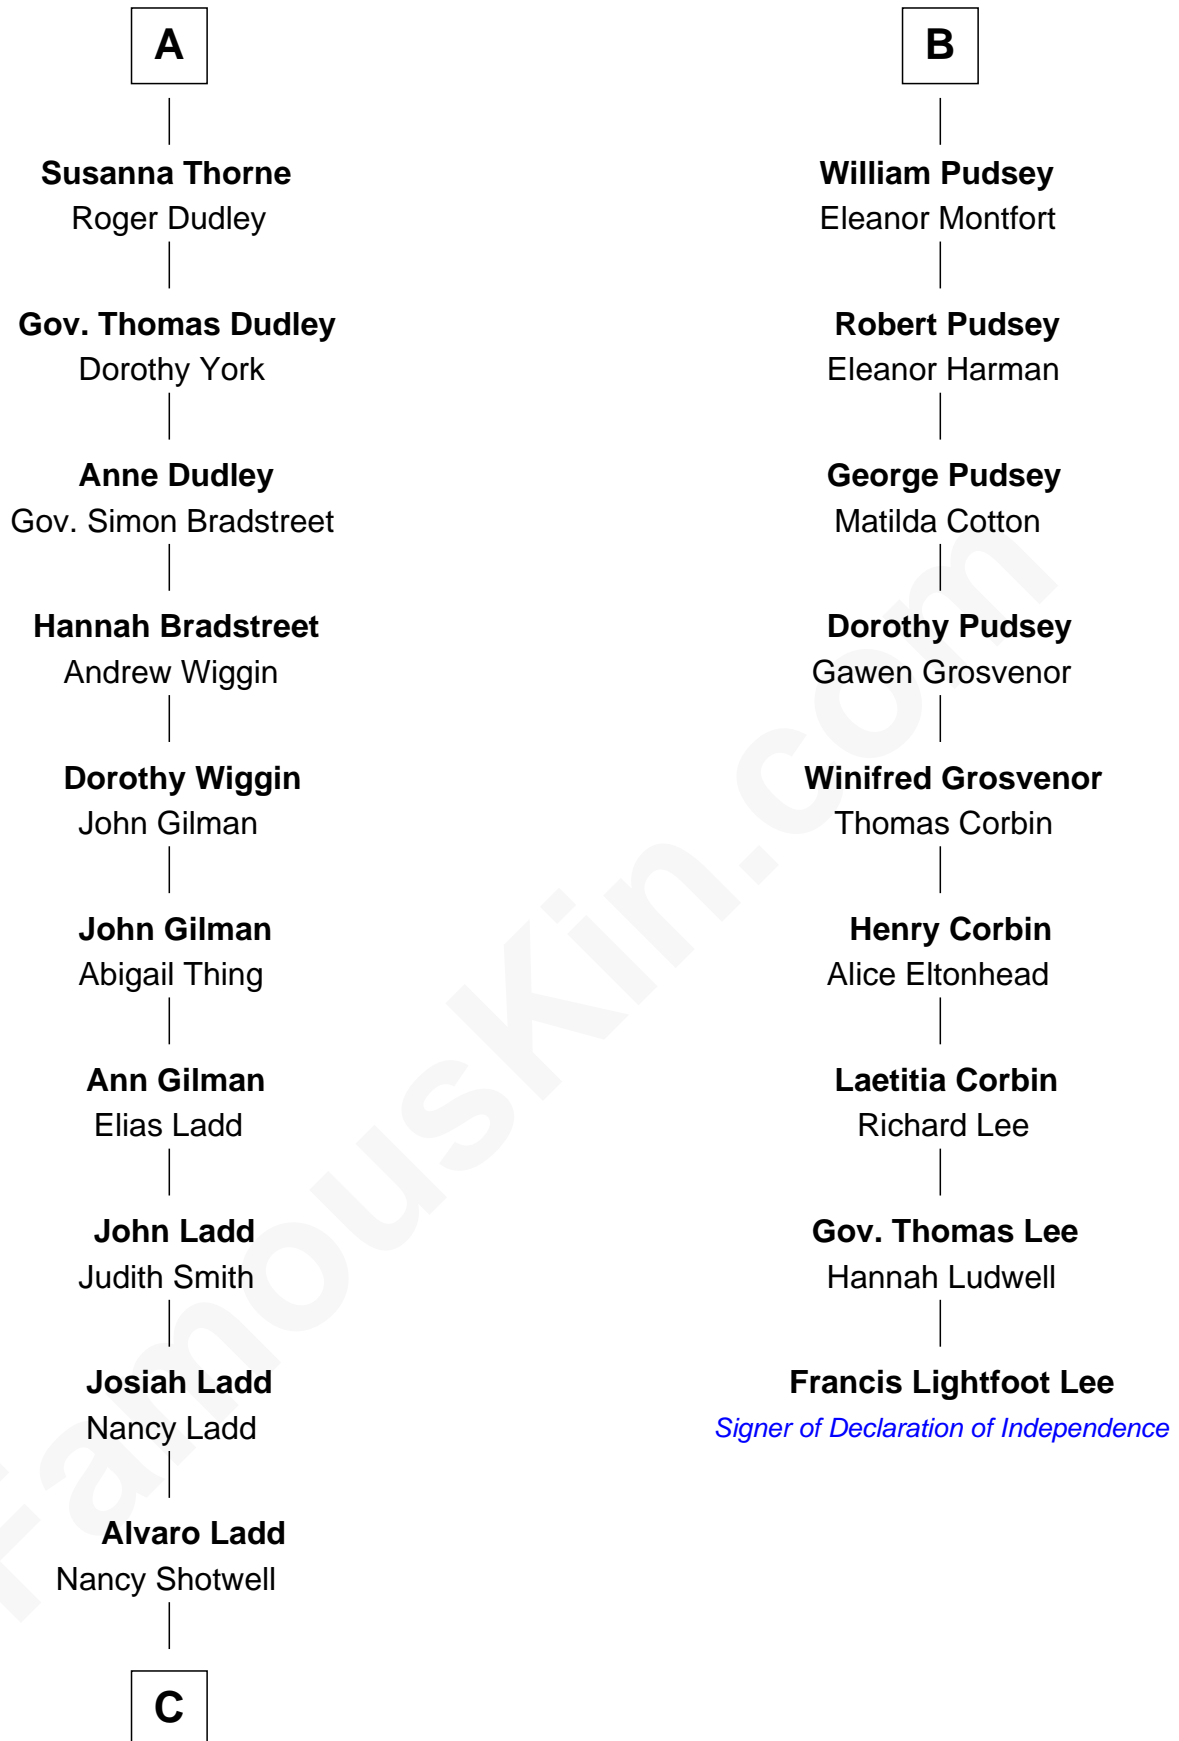

FamousKin.com Relationship Chart of

Alan Ladd
Movie Actor

15th cousin 4 times removed of

Francis Lightfoot Lee
Signer of the Declaration of Independence

Sir John Grey
Avice Marmion

Maud Grey
Sir Thomas Harcourt

Sir Thomas Harcourt
Jane Fraunceys

Sir Richard Harcourt
Edith St. Clair

Alice Harcourt
William Bessiles

Elizabeth Bessiles
Richard Fettiplace

Anne Fettiplace
Edward Purefoy

Mary Purefoy
Thomas Thorne

A

Sir Robert Grey
Lora de St. Quintin

Elizabeth Grey
Henry FitzHugh

Eleanor Fitzhugh
Sir Thomas Tunstall

Margaret Tunstall
Sir Ralph Pudsey

Sir John Pudsey
Grace Hamerton

Henry Pudsey
Margaret Conyers

Rowland Pudsey
Edith Hare

B

C