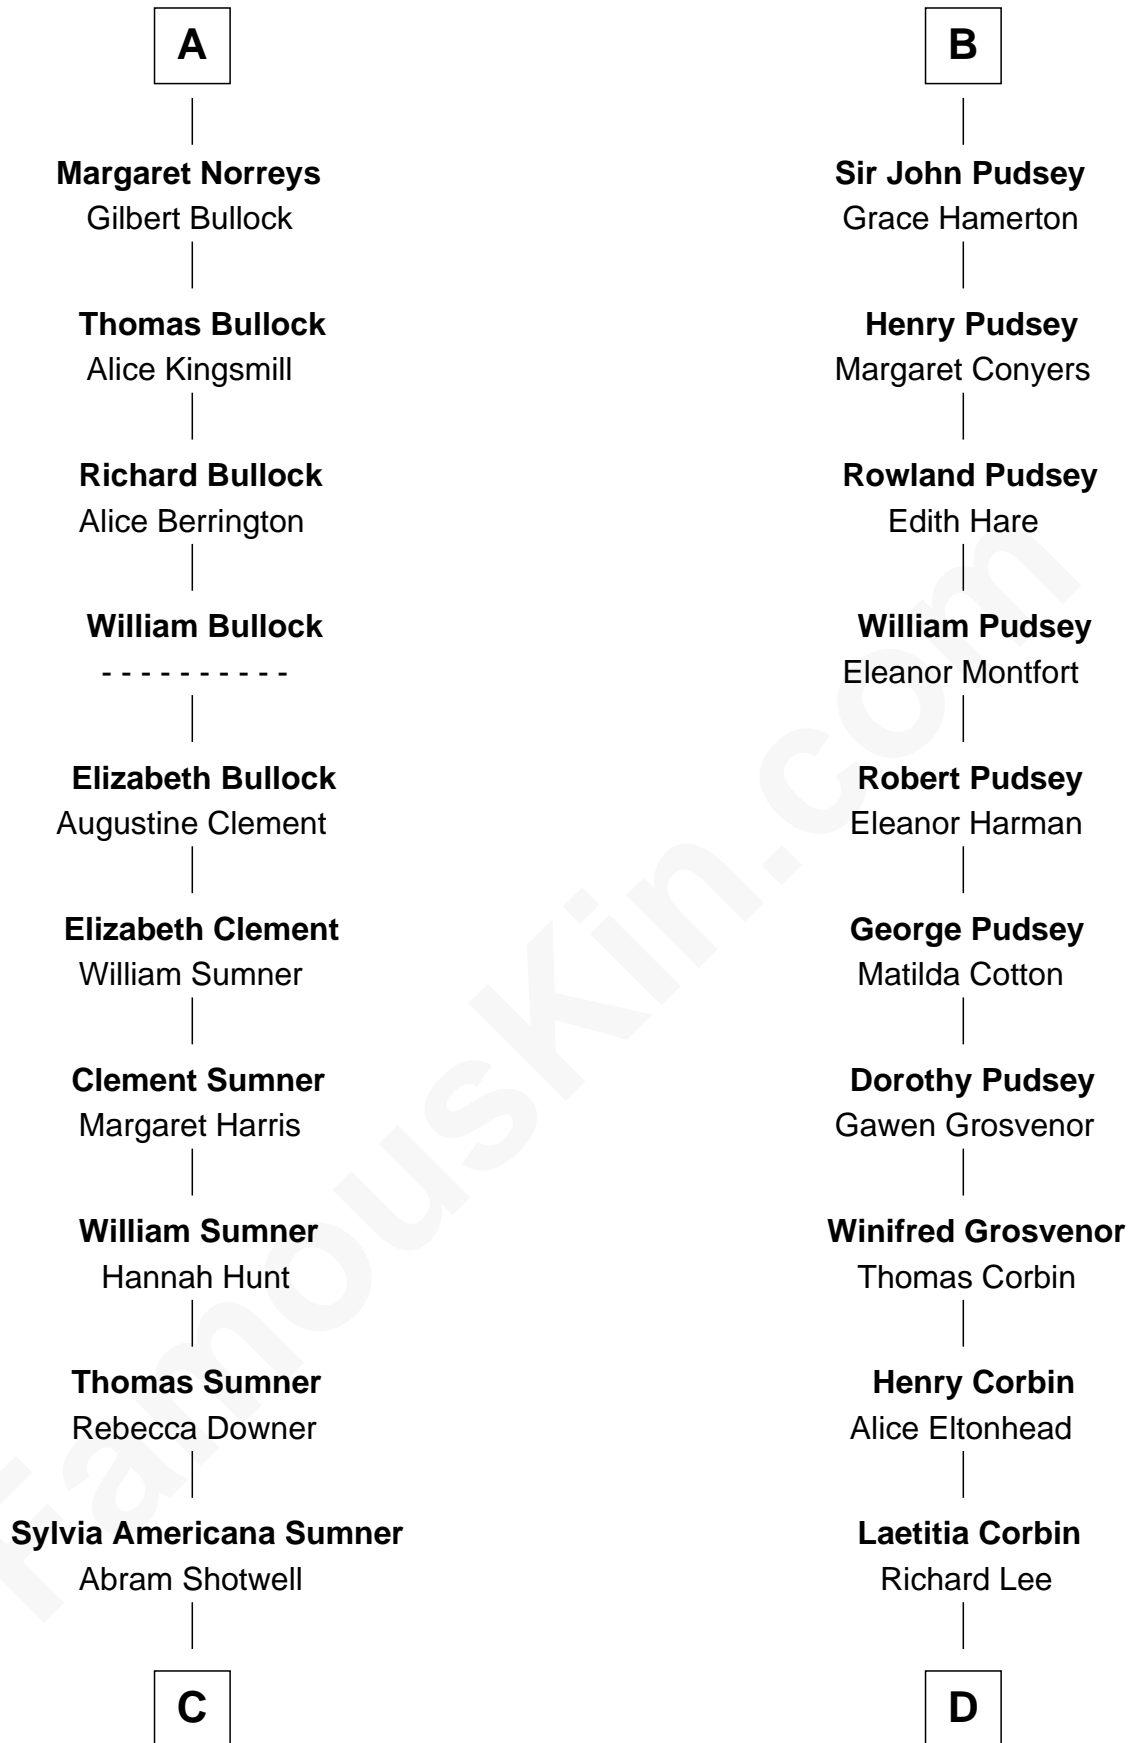

FamousKin.com Relationship Chart of

Alan Ladd
Movie Actor

18th cousin 2 times removed of

Francis Lightfoot Lee
Signer of the Declaration of Independence

FamousKin.com