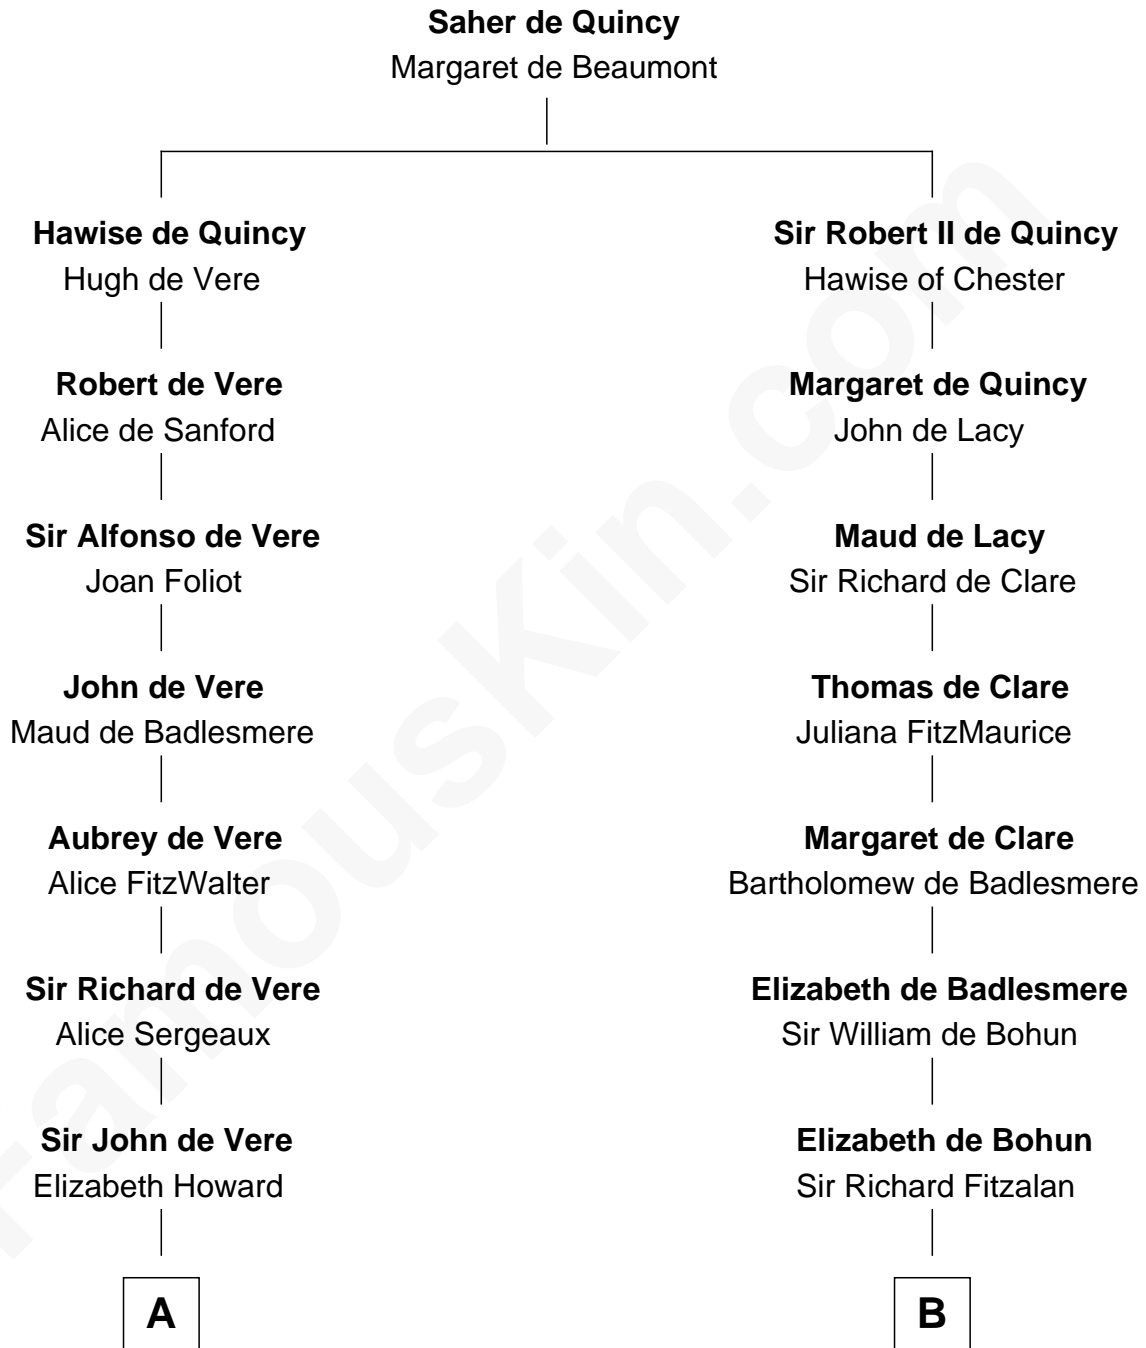

FamousKin.com Relationship Chart of

Alan Ladd
Movie Actor

18th cousin 3 times removed of

Francis Lightfoot Lee
Signer of the Declaration of Independence

C

Sylvia Americana Sumner

Abram Shotwell

Nancy Shotwell

Alvaro Ladd

Oscar F. Ladd

Julia Henrietta Meigs

Alan Harwood Ladd

Selina Raleigh

Alan Ladd

Movie Actor

D

Gov. Thomas Lee

Hannah Ludwell

Francis Lightfoot Lee

Signer of Declaration of Independence

FamousKin.com