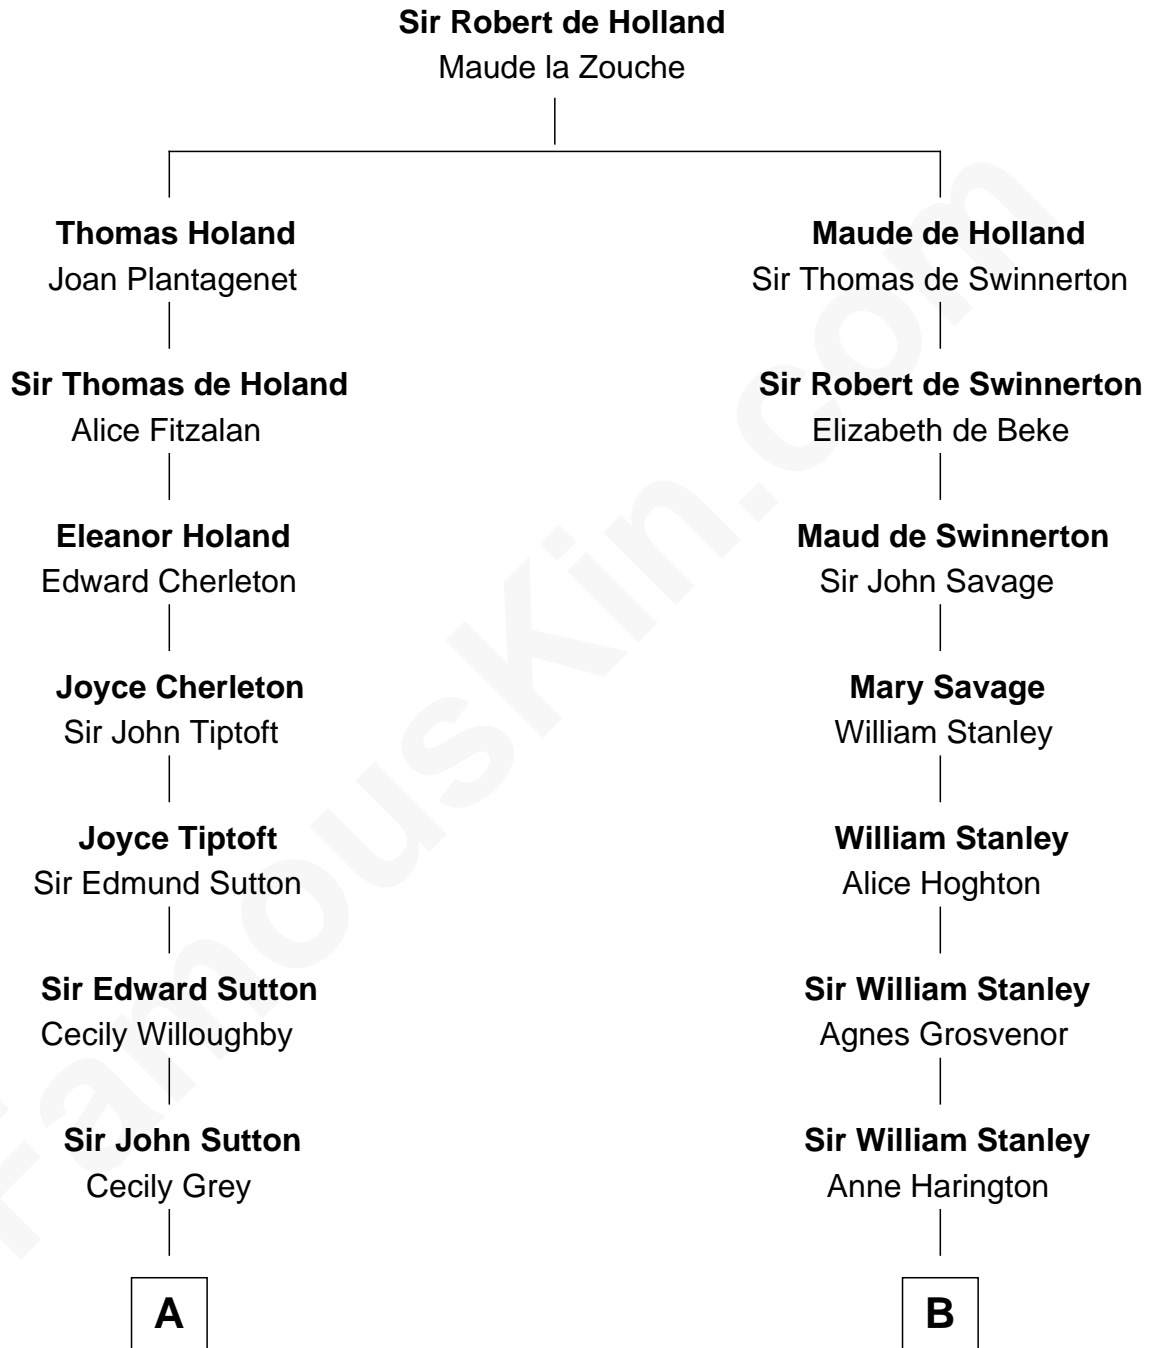

FamousKin.com Relationship Chart of

Alan Ladd
Movie Actor

13th cousin 7 times removed of

Francis Lightfoot Lee
Signer of the Declaration of Independence

C

—
Alvaro Ladd
Nancy Shotwell

—
Oscar F. Ladd
Julia Henrietta Meigs

—
Alan Harwood Ladd
Selina Raleigh

—
Alan Ladd
Movie Actor

FamousKin.com