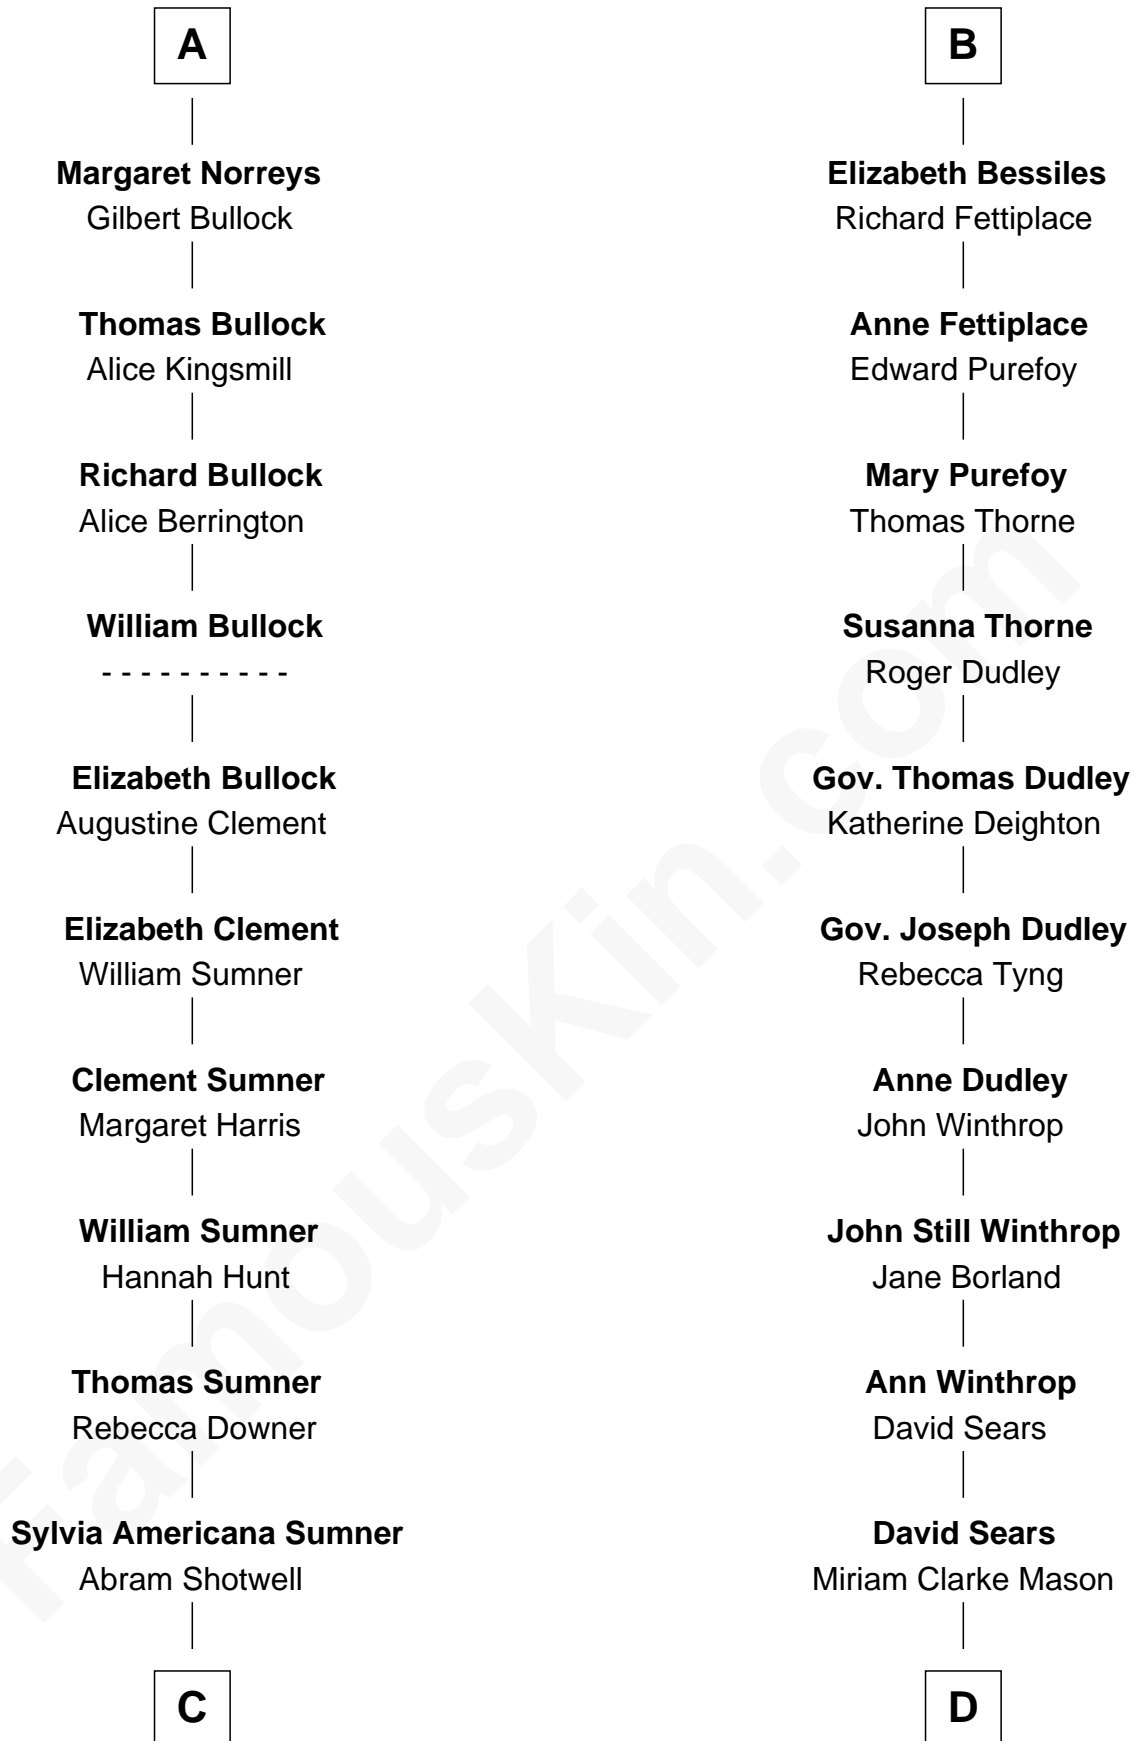

FamousKin.com Relationship Chart of

Alan Ladd
Movie Actor

20th cousin 1 time removed of

John Adams Morgan
1952 Olympic Sailing Gold Medalist

C

Nancy Shotwell

Alvaro Ladd

Oscar F. Ladd

Julia Henrietta Meigs

Alan Harwood Ladd

Selina Raleigh

Alan Ladd

Movie Actor

D

Harriet Elizabeth Sears

George Casper Crowninshield