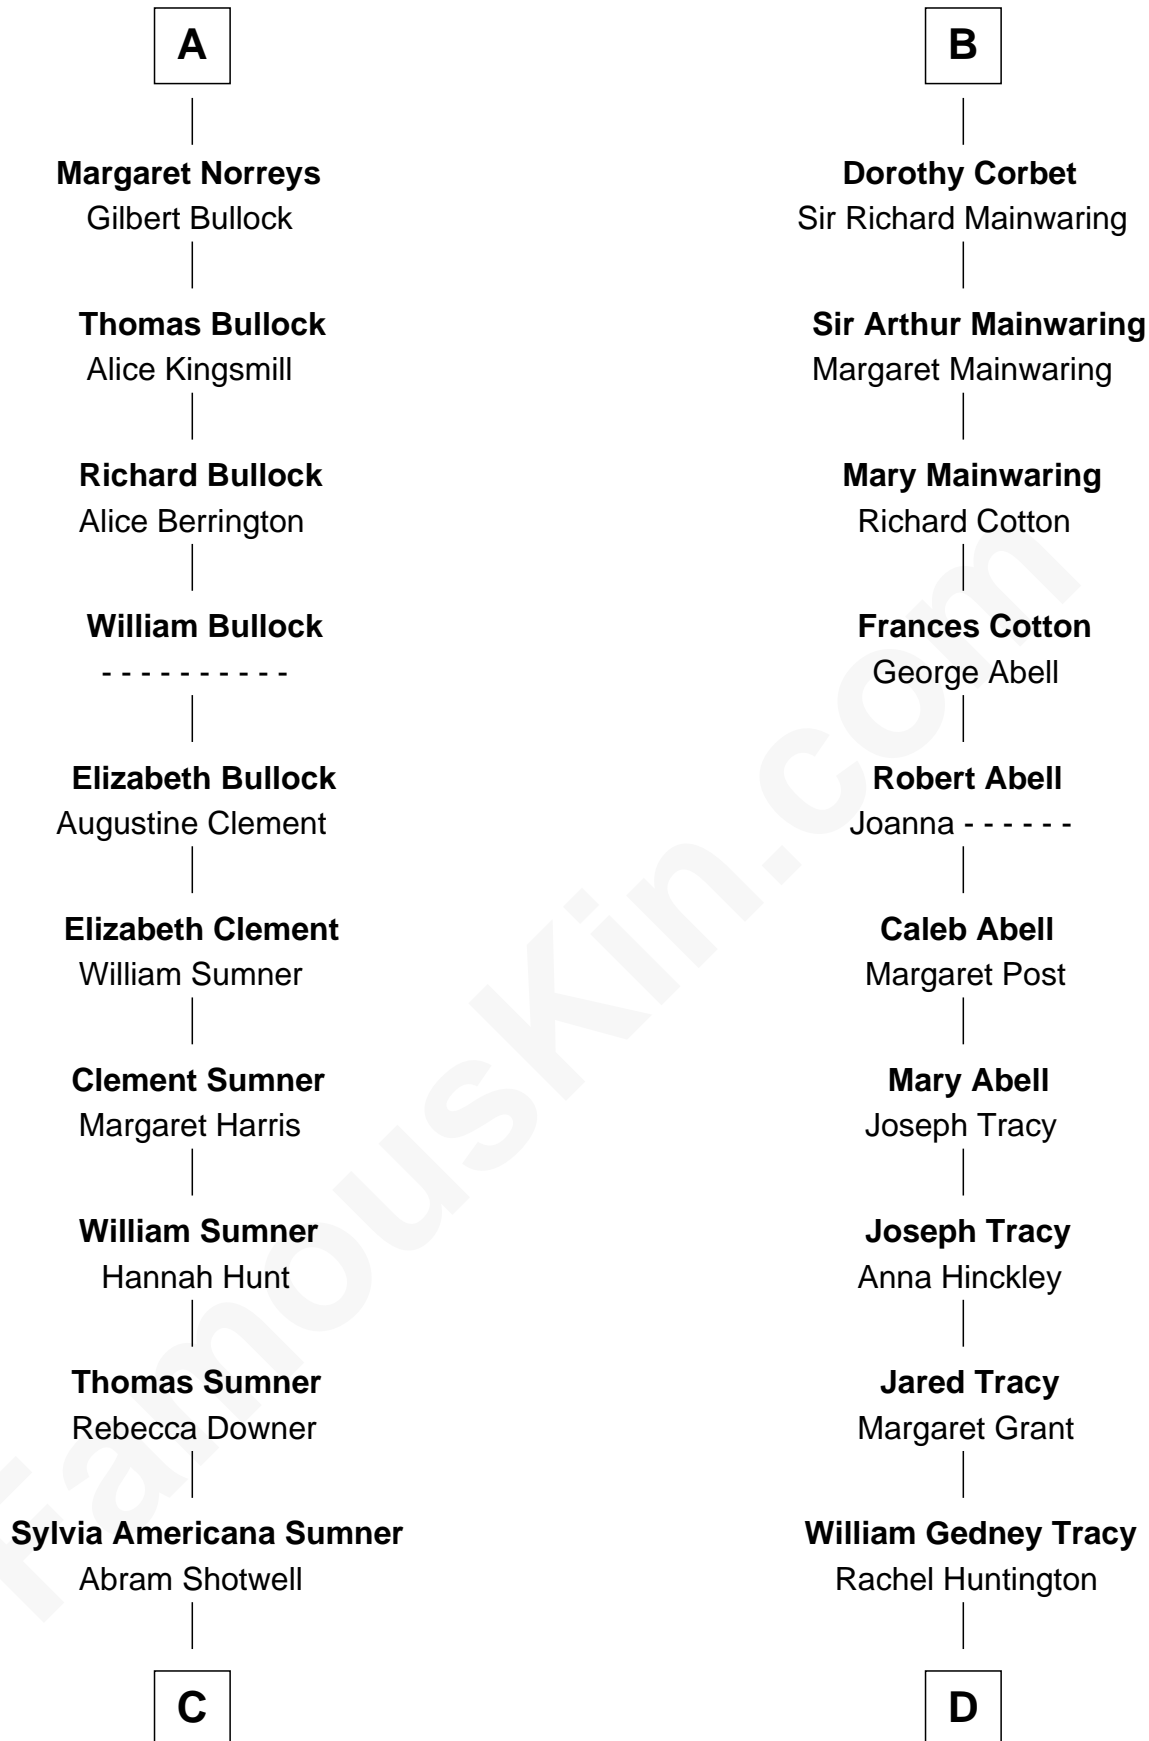

FamousKin.com Relationship Chart of

Alan Ladd
Movie Actor

20th cousin 1 time removed of

John Adams Morgan
1952 Olympic Sailing Gold Medalist

C

Nancy Shotwell

Alvaro Ladd

Oscar F. Ladd

Julia Henrietta Meigs

Alan Harwood Ladd

Selina Raleigh

Alan Ladd

Movie Actor

D

Charles F. Tracy

Louisa Kirkland