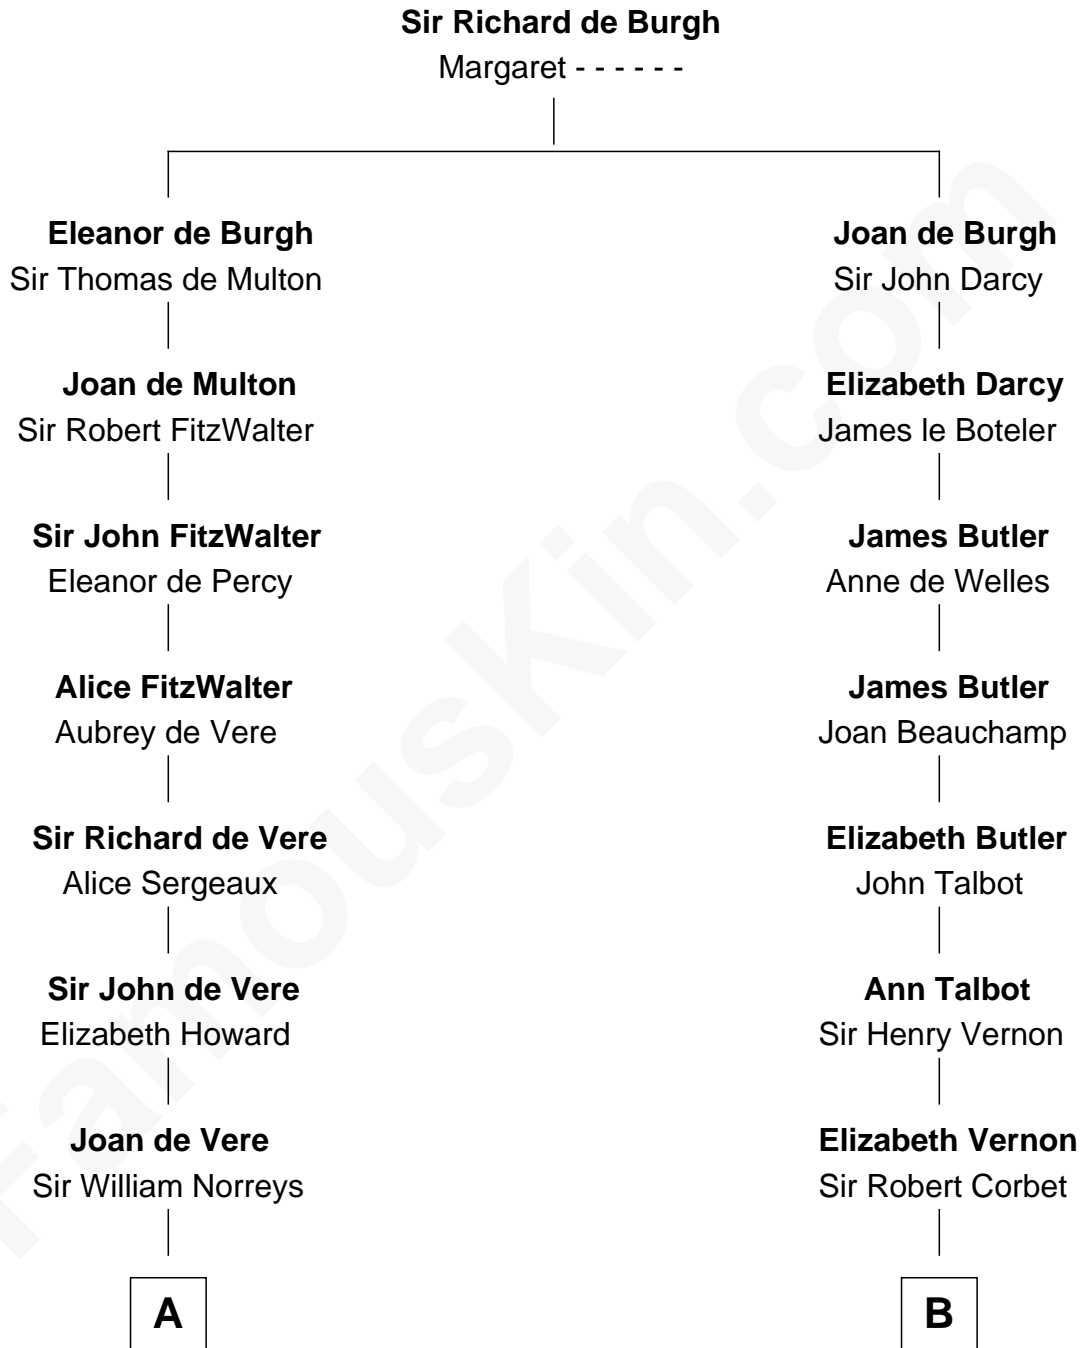

FamousKin.com Relationship Chart of

Alan Ladd
Movie Actor

20th cousin 1 time removed of

John Adams Morgan
1952 Olympic Sailing Gold Medalist

C

Nancy Shotwell

Alvaro Ladd

Oscar F. Ladd

Julia Henrietta Meigs

Alan Harwood Ladd

Selina Raleigh

Alan Ladd

Movie Actor

D

Charles F. Tracy

Louisa Kirkland