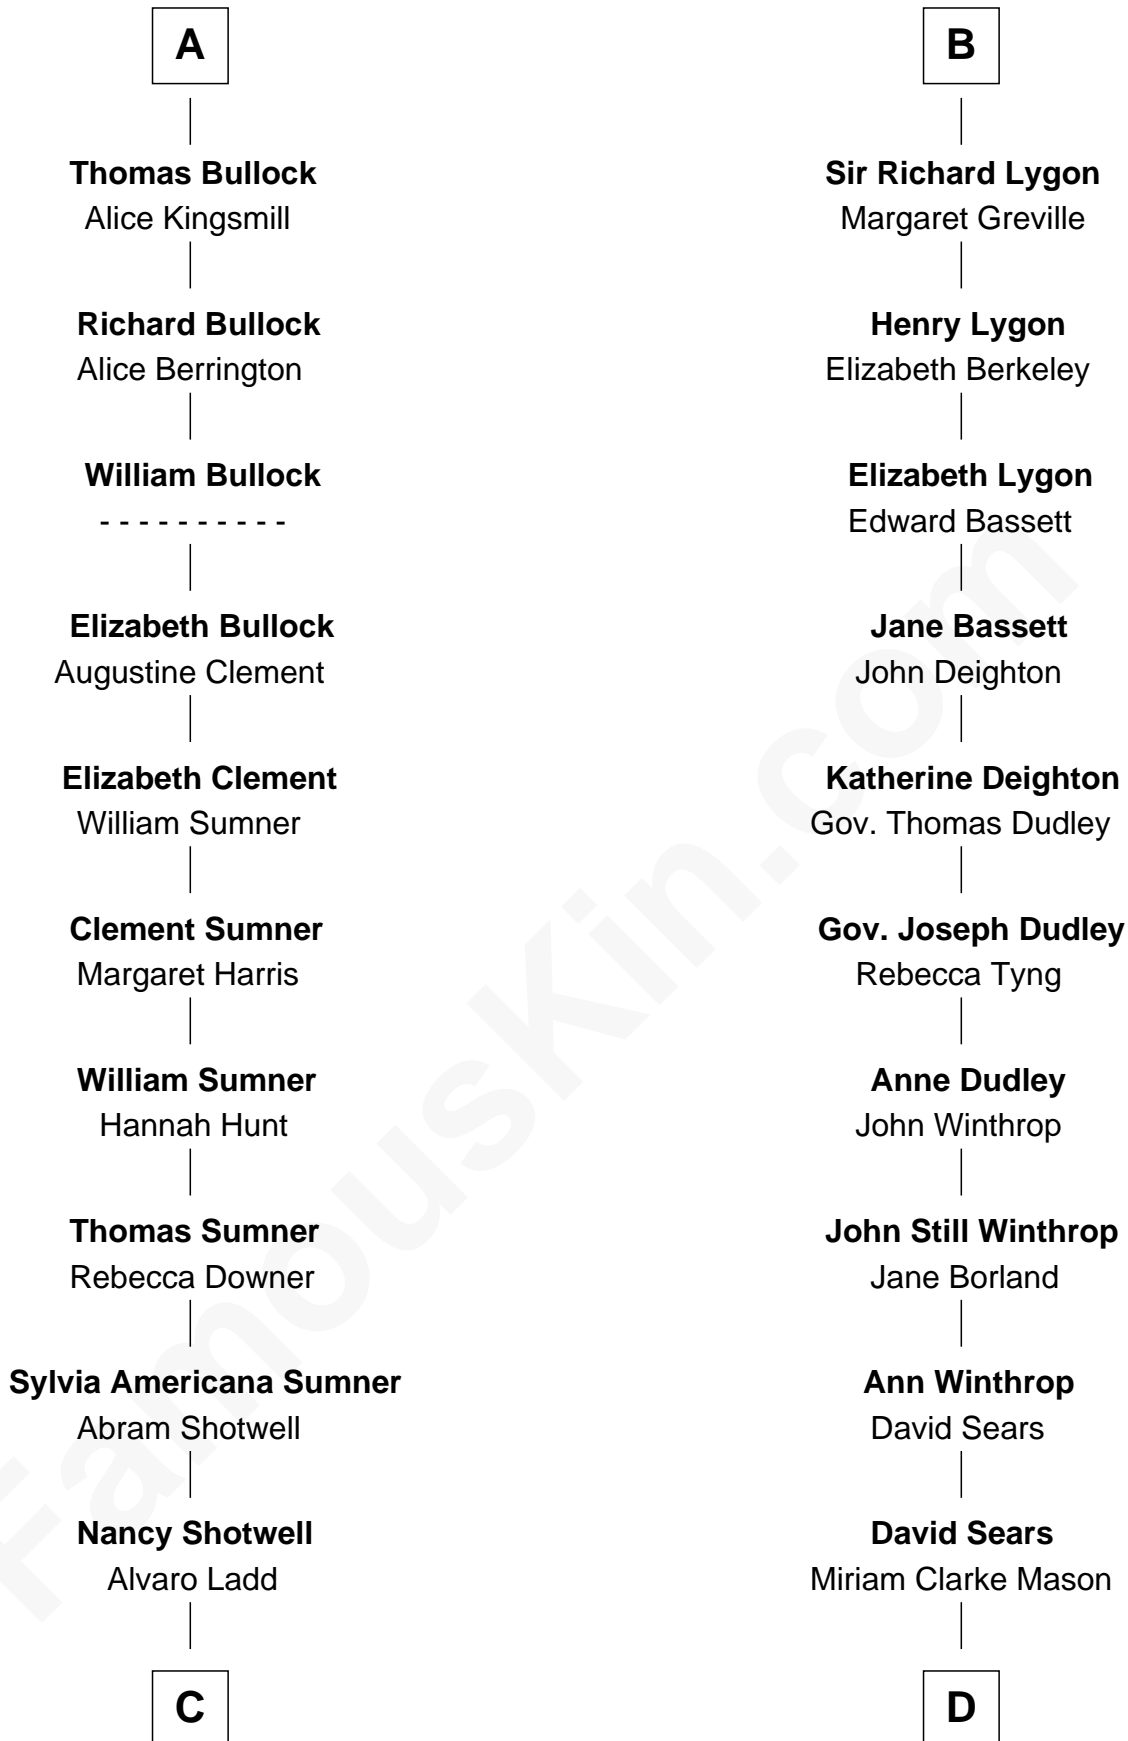

FamousKin.com Relationship Chart of

Alan Ladd
Movie Actor

19th cousin 2 times removed of

John Adams Morgan
1952 Olympic Sailing Gold Medalist

C

Oscar F. Ladd
Julia Henrietta Meigs

Alan Harwood Ladd
Selina Raleigh

Alan Ladd
Movie Actor

D

Harriet Elizabeth Sears
George Casper Crowninshield

Frances Cadwallader Crowninshield
John Quincy Adams

Charles Francis Adams
Frances Lovering

Catherine Frances Lovering Adams
Henry Sturgis Morgan