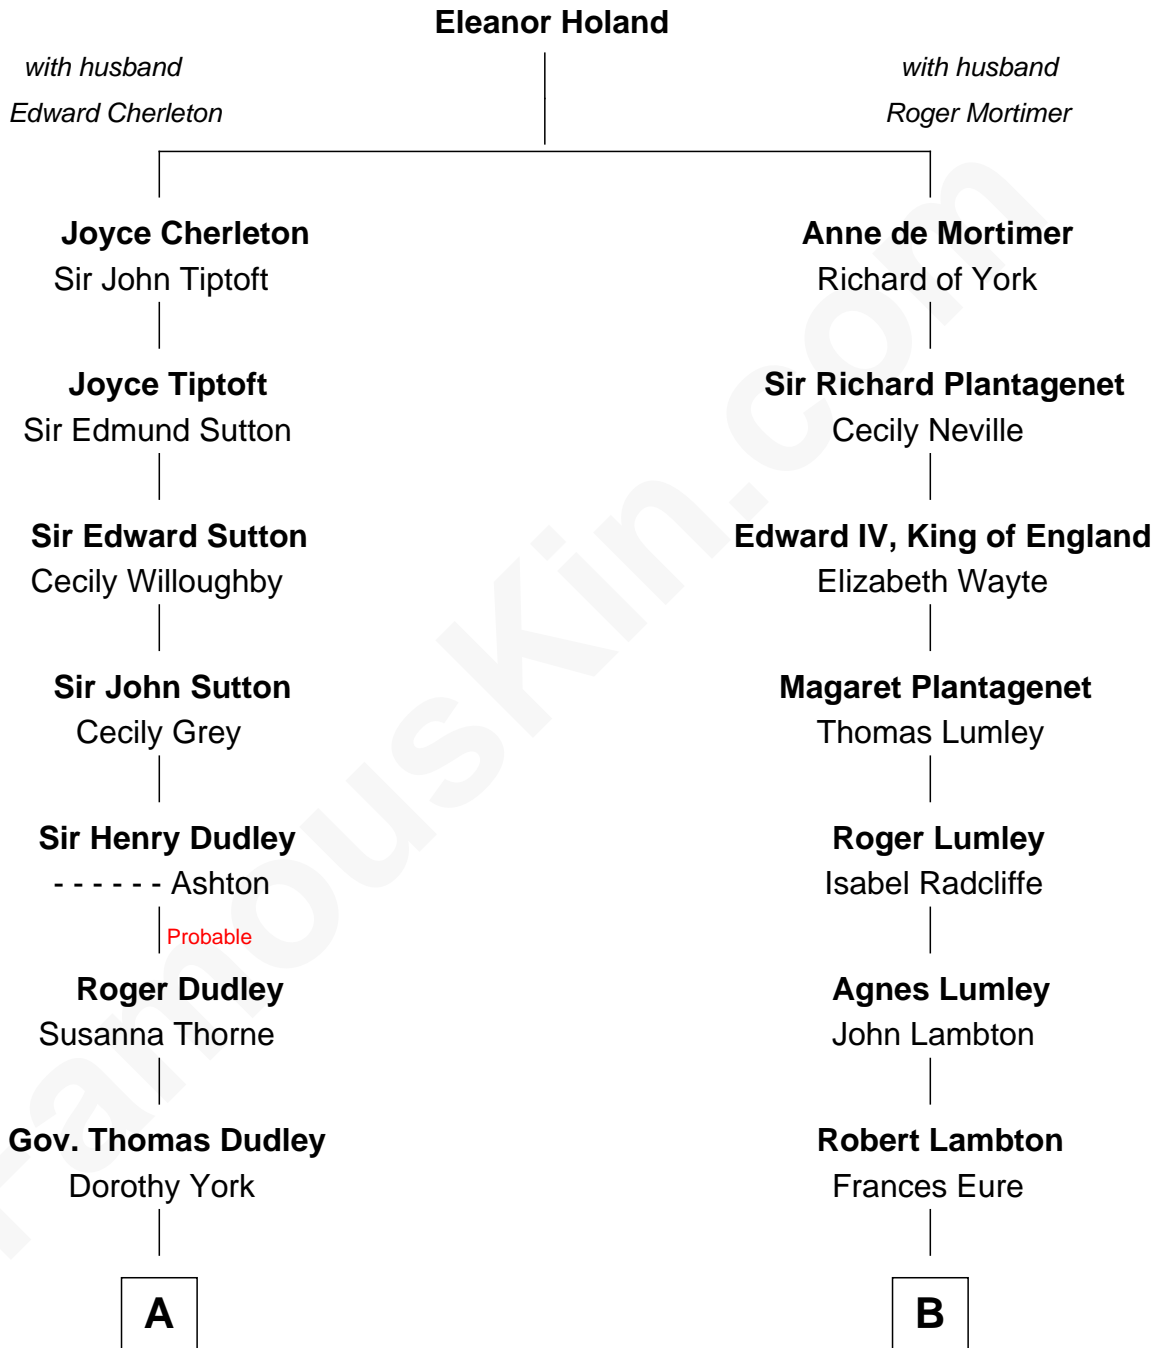

FamousKin.com Relationship Chart of

Alan Ladd
Movie Actor

17th cousin 2 times removed of

Benedict Cumberbatch
Movie, Television and Stage Actor

C

Henry Carlton Cumberbatch

Pauline Ellen Laing Congdon

Timothy Carlton Congdon Cumberbatch

Wanda Ventham

Benedict Cumberbatch

Movie, Television and Stage Actor

FamousKin.com