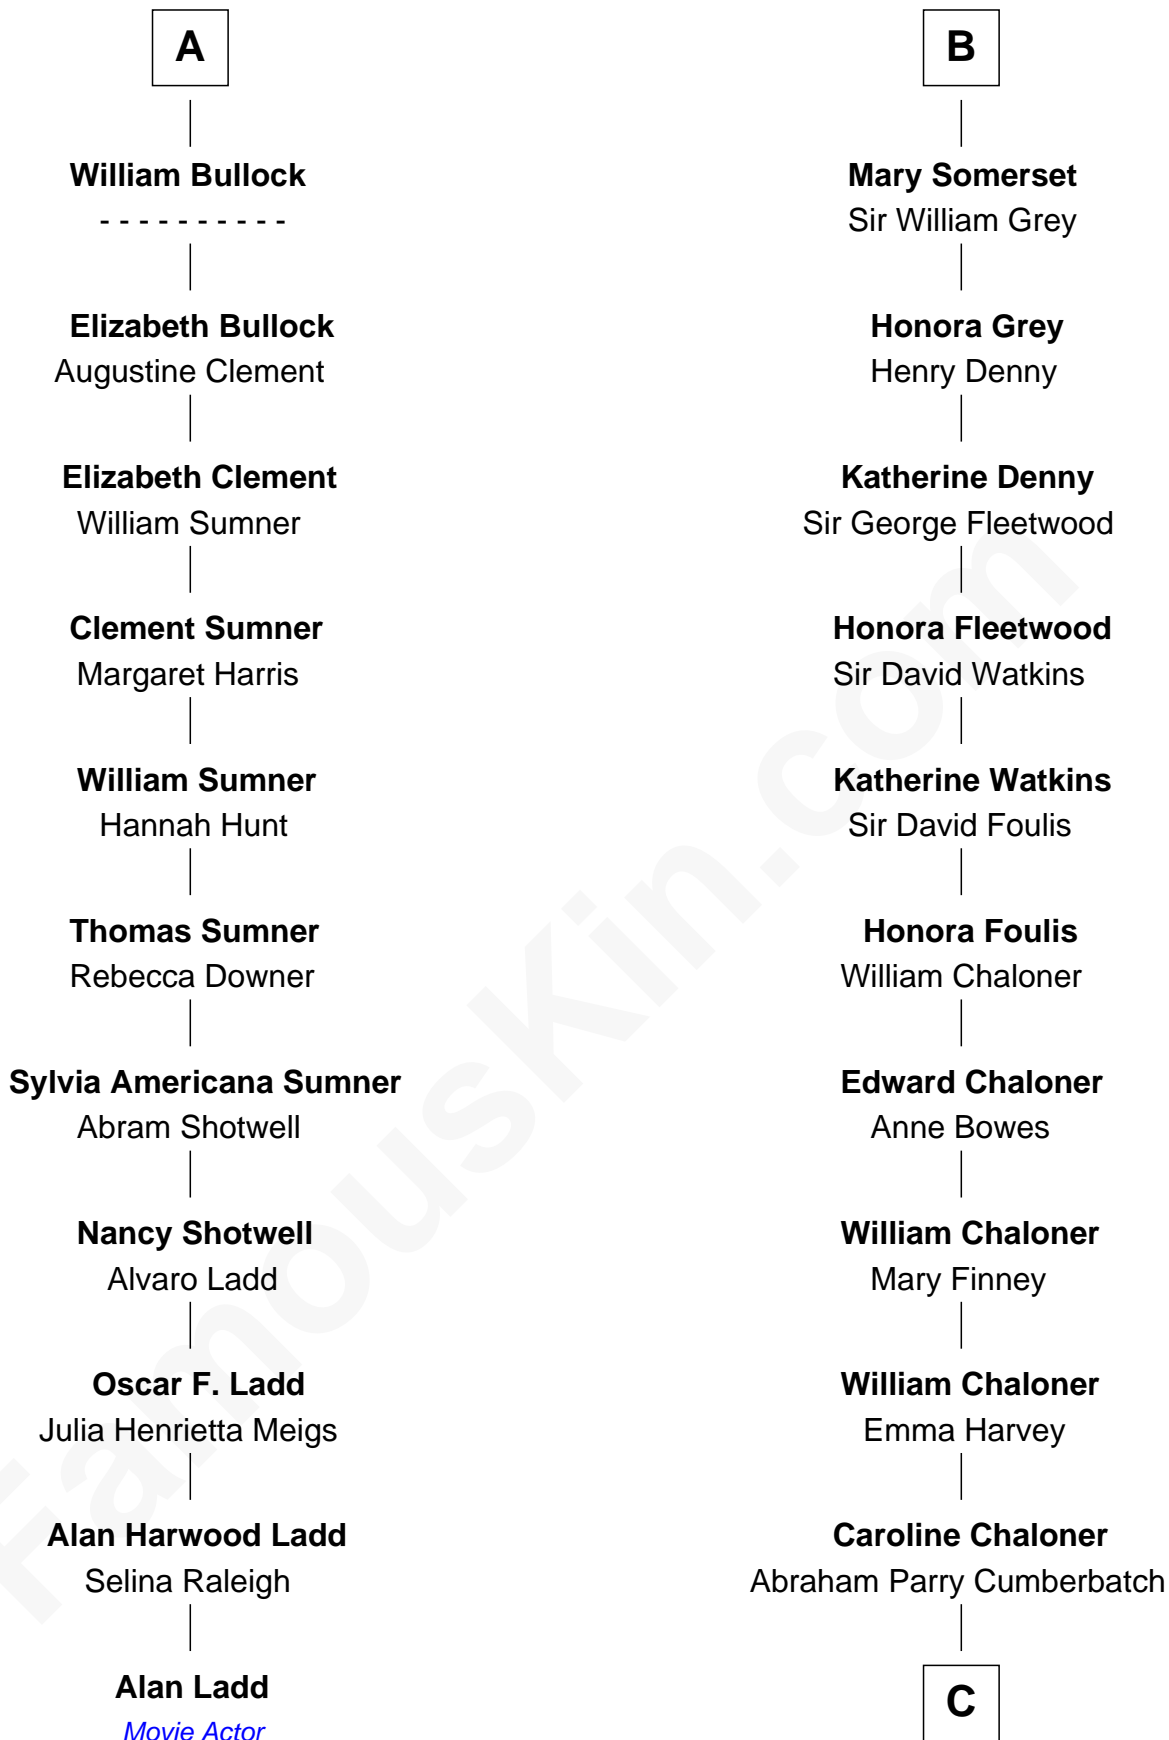

FamousKin.com Relationship Chart of

Alan Ladd
Movie Actor

17th cousin 4 times removed of

Benedict Cumberbatch
Movie, Television and Stage Actor

C

Robert William Cumberbatch

Louisa Grace Hanson

Henry Alfred Cumberbatch

Hélène Gertrude Rees

Henry Carlton Cumberbatch

Pauline Ellen Laing Congdon

Timothy Carlton Congdon Cumberbatch

Wanda Ventham

Benedict Cumberbatch

Movie, Television and Stage Actor