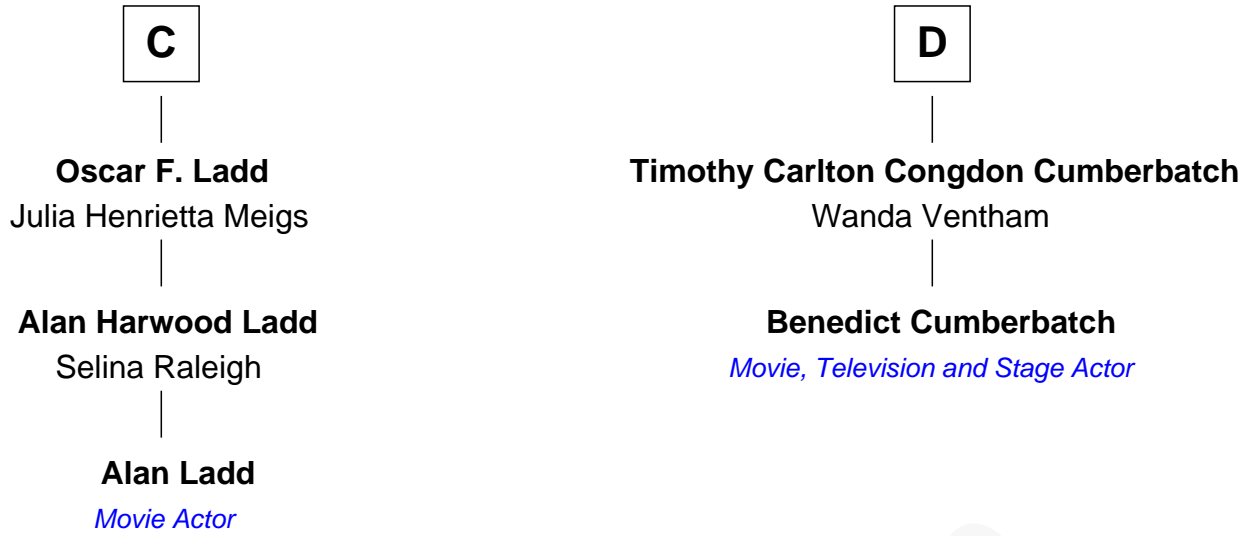

# FamousKin.com Relationship Chart of

**Alan Ladd**  
*Movie Actor*

18th cousin 1 time removed of

**Benedict Cumberbatch**  
*Movie, Television and Stage Actor*

**Sir John Grey**  
Avice Marmion

**Maud Grey**  
Sir Thomas Harcourt

**A**

**Sir Robert Grey**  
Lora de St. Quintin

**Elizabeth Grey**  
Henry FitzHugh

**Sir William FitzHugh**  
Margery Willoughby

**Maud FitzHugh**  
Sir William Bowes

**Sir Ralph Bowes**  
Margery Conyers

**Richard Bowes**  
Elizabeth Aske

**Sir George Bowes**  
Jane Talbot

**B**

FamousKin.com