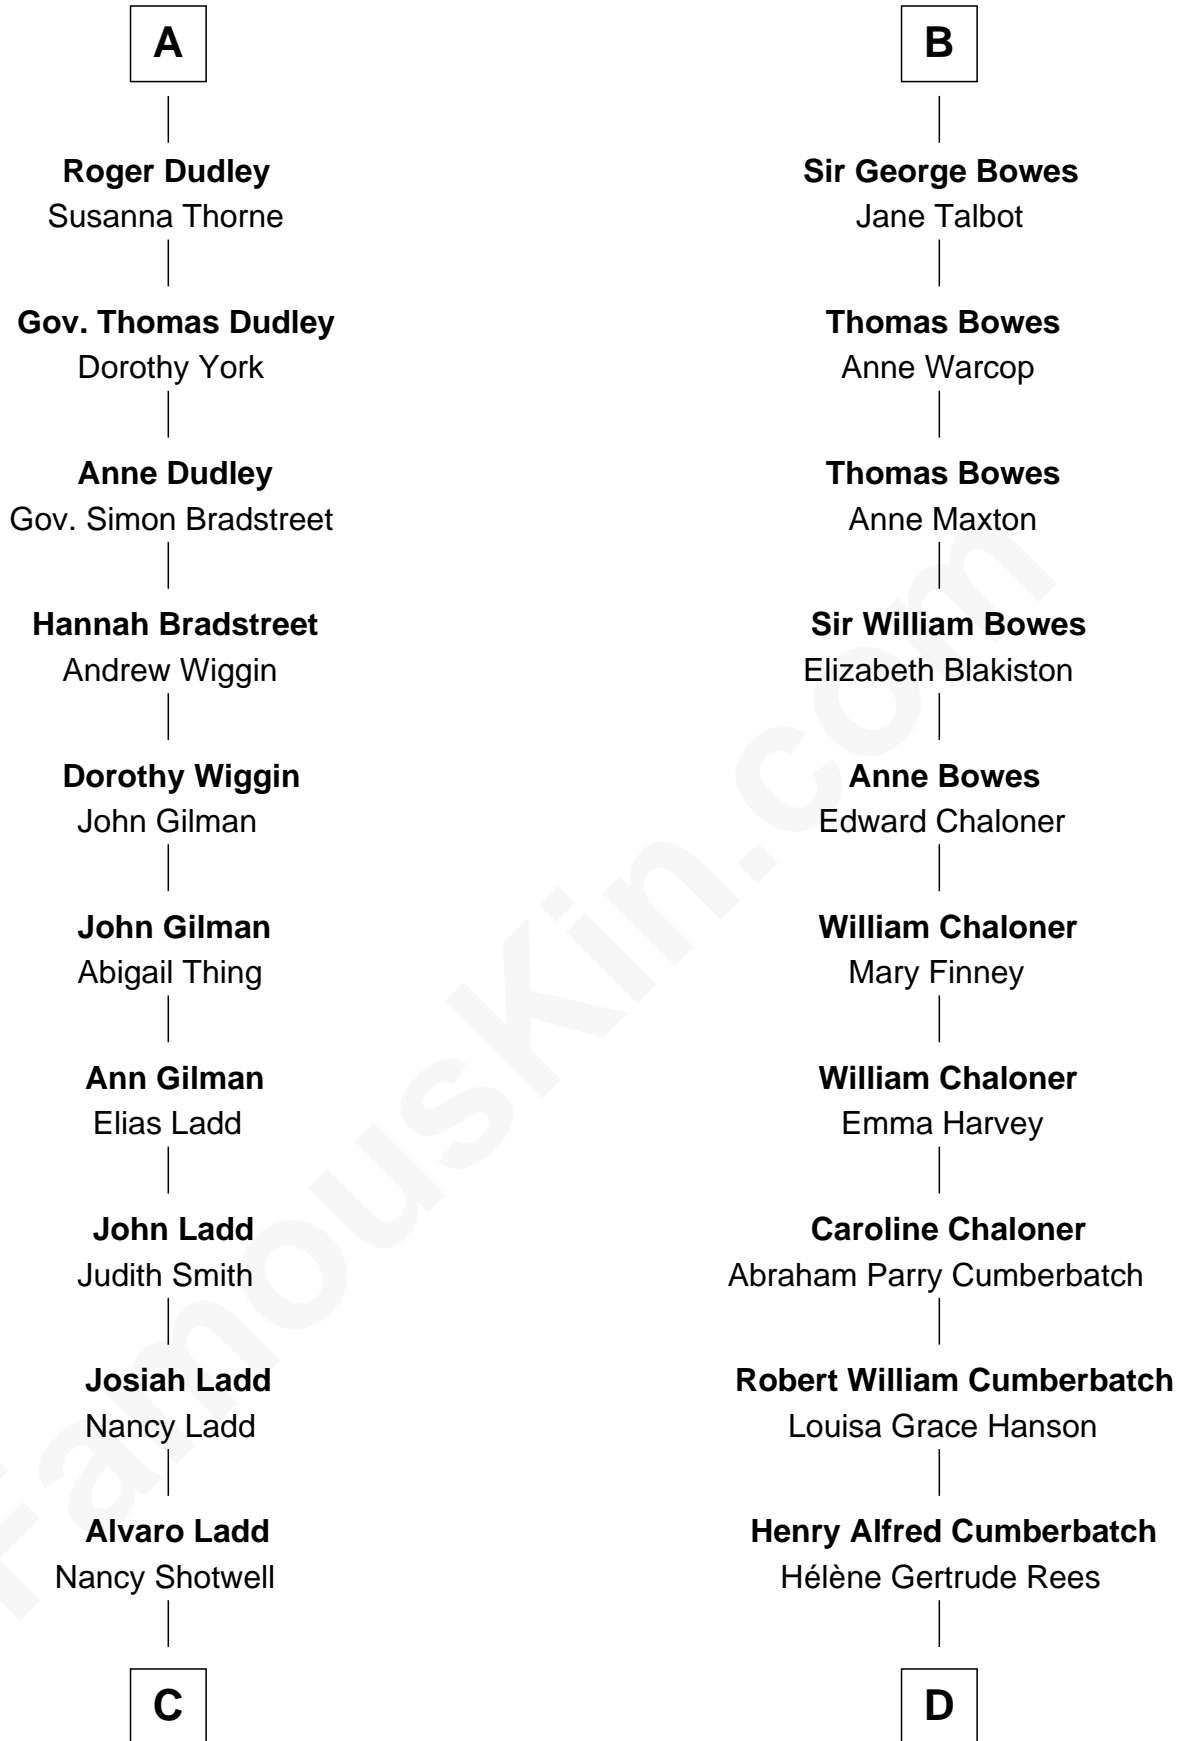

FamousKin.com Relationship Chart of

Alan Ladd
Movie Actor

19th cousin of

Benedict Cumberbatch
Movie, Television and Stage Actor

Sir Maurice de Berkeley
Eve la Zouche

Thomas de Berkeley
Katherine de Clyvedon

Sir John Berkeley
Elizabeth Betteshorne

Elizabeth Berkeley
Sir John Sutton

Sir Edmund Sutton
Joyce Tiptoft

Sir Edward Sutton
Cecily Willoughby

Sir John Sutton
Cecily Grey

Sir Henry Dudley
----- Ashton

Probable

A

Isabel de Berkeley
Sir Robert de Clifford

Sir Roger de Clifford
Maud de Beauchamp

Katherine de Clifford
Sir Ralph de Greystoke

Joan de Greystoke
Sir William Bowes

Sir William Bowes
Maud FitzHugh

Sir Ralph Bowes
Margery Conyers

Richard Bowes
Elizabeth Aske

B

Benedict Cumberbatch photo by [Gage Skidmore](#) (CC BY-SA 2.0)