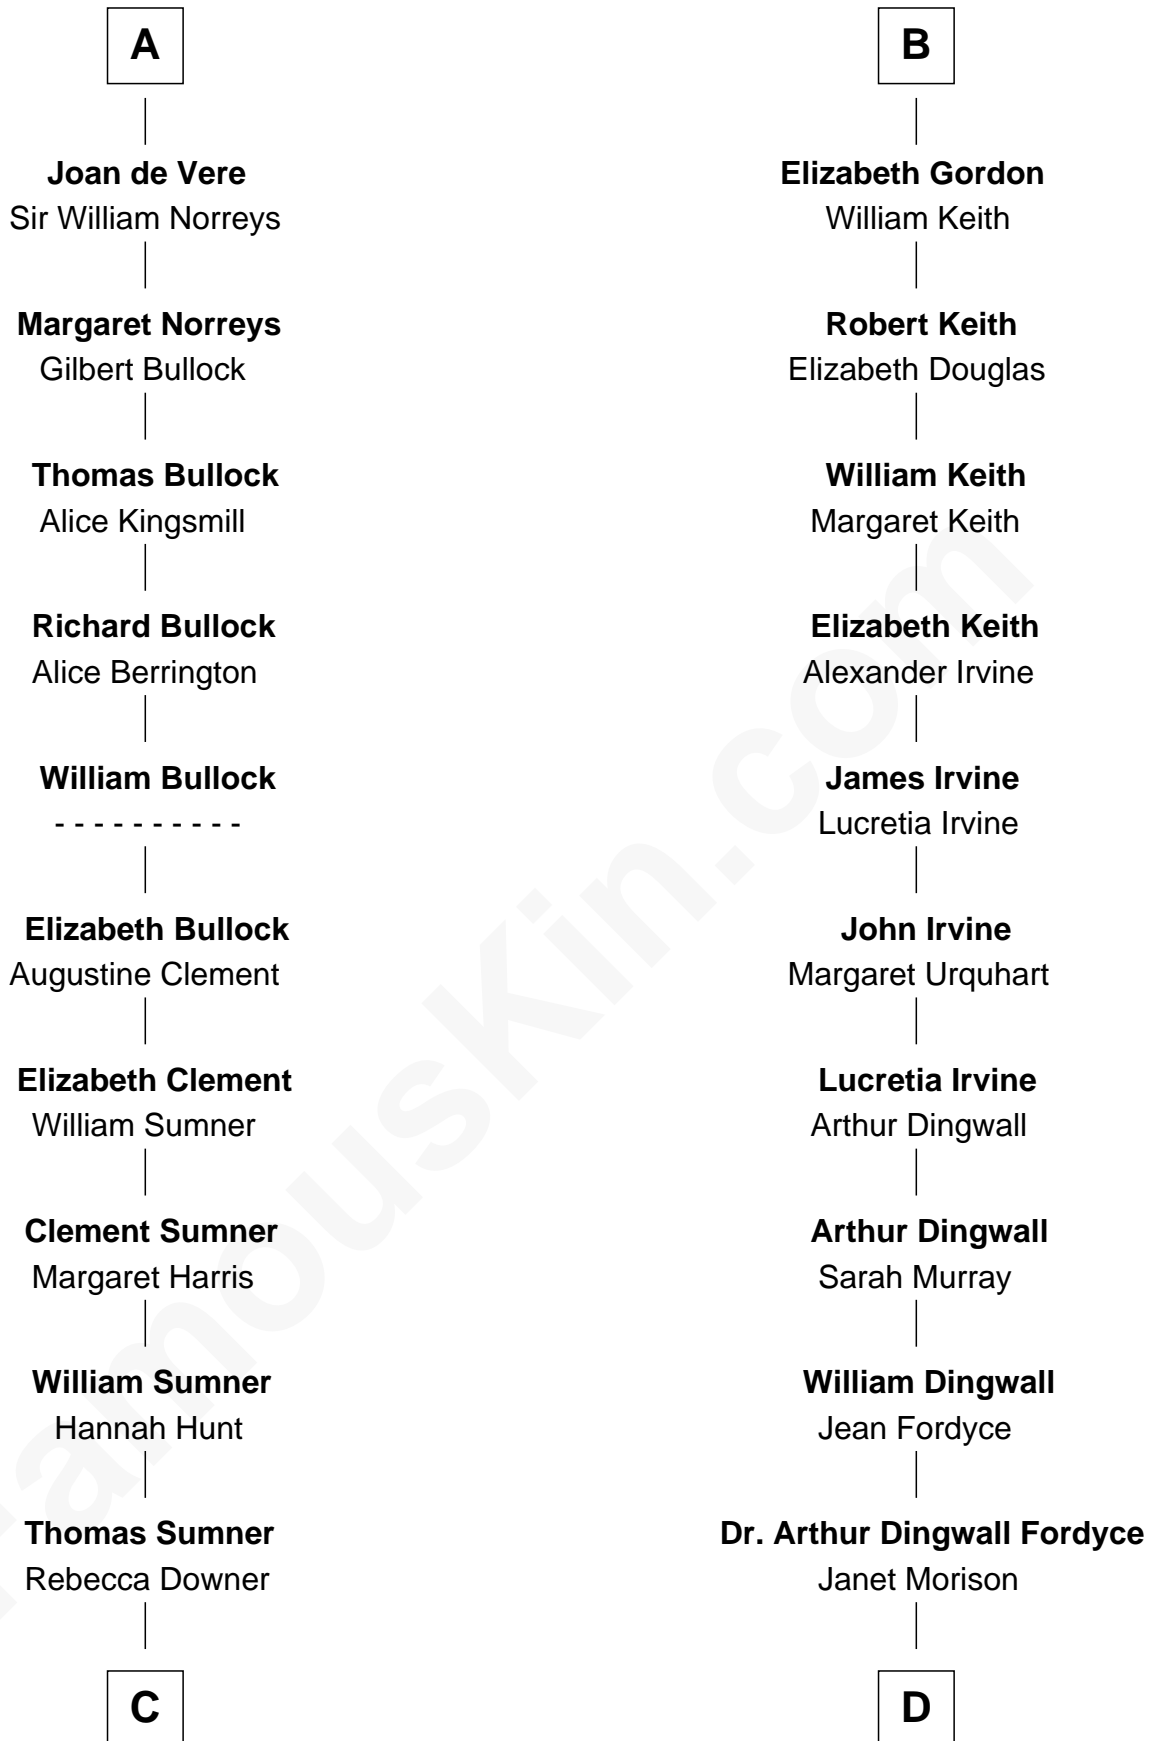

FamousKin.com Relationship Chart of

Alan Ladd
Movie Actor

21st cousin of

Alan Turing

WWII Codebreaker of Nazi Enigma Machine

C

Sylvia Americana Sumner

Abram Shotwell

Nancy Shotwell

Alvaro Ladd

Oscar F. Ladd

Julia Henrietta Meigs

Alan Harwood Ladd

Selina Raleigh

Alan Ladd

Movie Actor