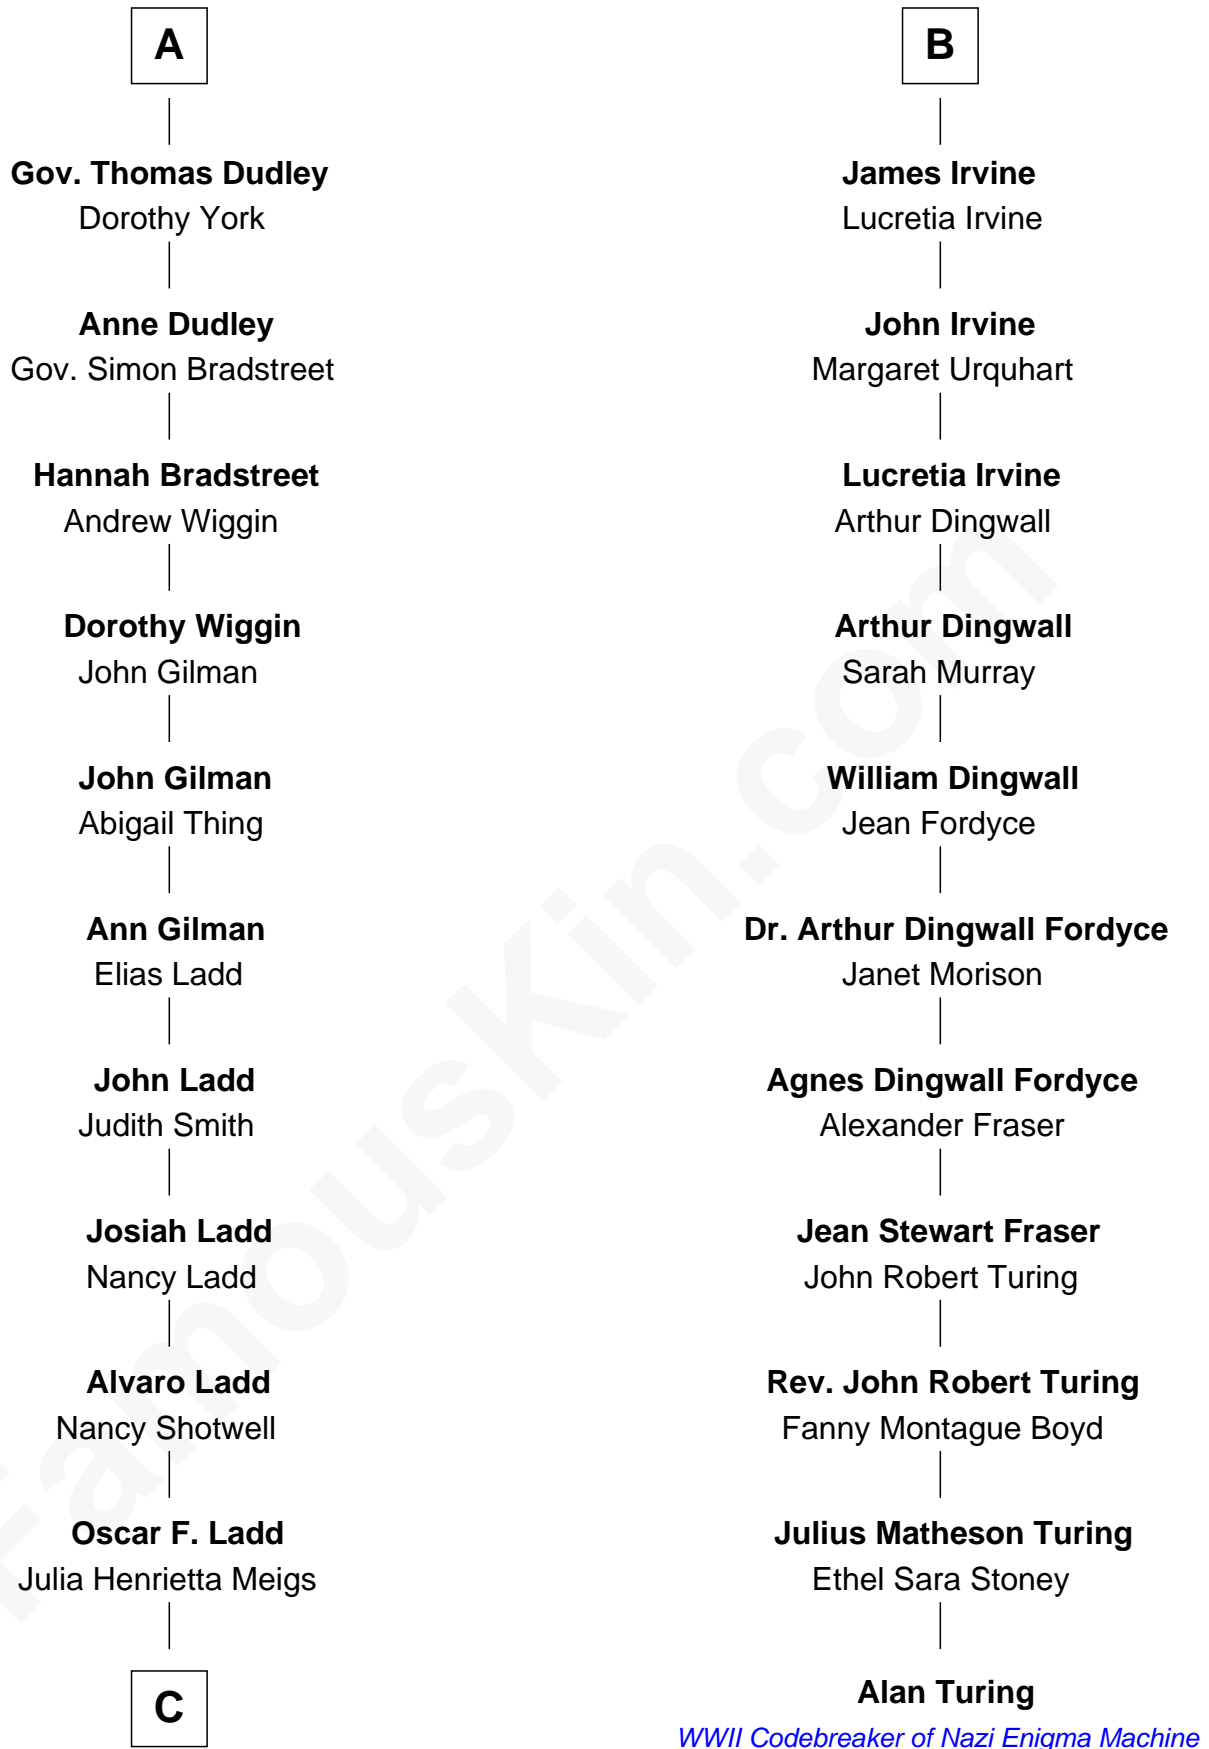

FamousKin.com Relationship Chart of

Alan Ladd

Movie Actor

17th cousin 1 time removed of

Alan Turing

WWII Codebreaker of Nazi Enigma Machine

Sir Thomas de Holand

Alice Fitzalan